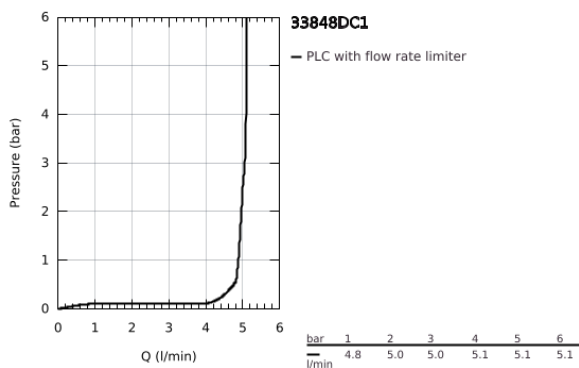

33 848 DC1 **LINEARE SINGLE-LEVER BIDET MIXER 1/2"**  
**S-SIZE**

**PRODUCT DESCRIPTION**

- Colour: supersteel
- GROHE SilkMove 28 mm ceramic cartridge
- with temperature limiter
- GROHE LongLife finish
- GROHE EcoJoy - less water, perfect flow
- maximum flow rate (at 3 bar): 5 l/min
- GROHE FastFixation Plus installation system
- ball-joint mousseur
- pop-up waste set 1 1/4"
- flexible connection hoses

## 33 848 DC1 LINEARE SINGLE-LEVER BIDET MIXER 1/2" S-SIZE