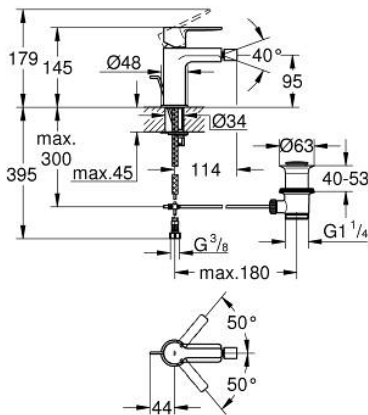

33 848 DC1 **LINEARE SINGLE-LEVER BIDET MIXER 1/2"**  
**S-SIZE**

**PRODUCT DESCRIPTION**

- Colour: supersteel
- GROHE SilkMove 28 mm ceramic cartridge
- with temperature limiter
- GROHE LongLife finish
- GROHE EcoJoy - less water, perfect flow
- maximum flow rate (at 3 bar): 5 l/min
- GROHE FastFixation Plus installation system
- ball-joint mousseur
- pop-up waste set 1 1/4"
- flexible connection hoses

## 33 848 DC1 LINEARE SINGLE-LEVER BIDET MIXER 1/2" S-SIZE

### SPARE PARTS, September 2016 – now

- 1: Lever (Spare part-nr. 46980DC0)
- 2: Cap (Spare part-nr. 46581DC0)
- 3: Fitting ring (Spare part-nr. 07419000)
- 4: Cartridge (Spare part-nr. 46580000)
- 5: Mousseur (Spare part-nr. 13998000)
- 6: Pop-up rod (Spare part-nr. 46739EN0)
- 7: Shank mounting kit (Spare part-nr. 46645000)
- 8: Waste set 1 1/4" (Spare part-nr. 28910DC0)
- 8.1: Plug (Spare part-nr. 07182DC0)
- 8.2: Eccentric rod (Spare part-nr. 07052000)
- 9: Mounting wrench (Spare part-nr. 19017000)\*
- 10: Eccentric rod (Spare part-nr. 07341000)\*