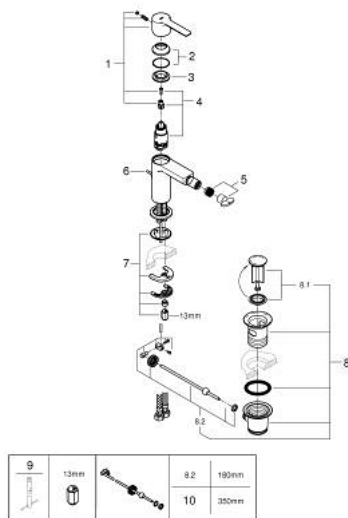

33 848 DC1 **LINEARE SINGLE-LEVER BIDET MIXER 1/2"**  
**S-SIZE**

**PRODUCT DESCRIPTION**

- Colour: supersteel
- GROHE SilkMove 28 mm ceramic cartridge
- with temperature limiter
- GROHE LongLife finish
- GROHE EcoJoy - less water, perfect flow
- maximum flow rate (at 3 bar): 5 l/min
- GROHE FastFixation Plus installation system
- ball-joint mousseur
- pop-up waste set 1 1/4"
- flexible connection hoses

## 33 848 DC1 LINEARE SINGLE-LEVER BIDET MIXER 1/2" S-SIZE

### SPARE PARTS, September 2016 – now

- 1: Lever (Spare part-nr. 46980DC0)
- 2: Cap (Spare part-nr. 46581DC0)
- 3: Fitting ring (Spare part-nr. 07419000)
- 4: Cartridge (Spare part-nr. 46580000)
- 5: Mousseur (Spare part-nr. 13998000)
- 6: Pop-up rod (Spare part-nr. 46739EN0)
- 7: Shank mounting kit (Spare part-nr. 46645000)
- 8: Waste set 1 1/4" (Spare part-nr. 28910DC0)
- 8.1: Plug (Spare part-nr. 07182DC0)
- 8.2: Eccentric rod (Spare part-nr. 07052000)
- 9: Mounting wrench (Spare part-nr. 19017000)\*
- 10: Eccentric rod (Spare part-nr. 07341000)\*