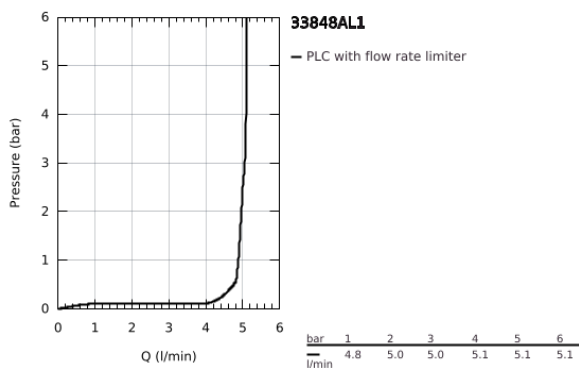

33 848 AL1 LINEARE SINGLE-LEVER BIDET MIXER 1/2" S-SIZE

PRODUCT DESCRIPTION

- Colour: brushed hard graphite
- GROHE SilkMove 28 mm ceramic cartridge
- with temperature limiter
- GROHE LongLife finish
- GROHE EcoJoy - less water, perfect flow
- maximum flow rate (at 3 bar): 5 l/min
- GROHE FastFixation Plus installation system
- ball-joint mousseur
- pop-up waste set 1 1/4"
- flexible connection hoses

33 848 AL1 LINEARE SINGLE-LEVER BIDET MIXER 1/2" S-SIZE

SPARE PARTS, March 2019 – now

- 1: Lever (Spare part-nr. 46980AL0)
- 2: Cap (Spare part-nr. 46581AL0)
- 3: Fitting ring (Spare part-nr. 07419000)
- 4: Cartridge (Spare part-nr. 46580000)
- 5: Mousseur (Spare part-nr. 13998000)
- 6: Pop-up rod (Spare part-nr. 46739AL0)
- 7: Shank mounting kit (Spare part-nr. 46645000)
- 8: Waste set 1 1/4" (Spare part-nr. 28910AL0)
- 8.1: Plug (Spare part-nr. 07182AL0)
- 8.2: Eccentric rod (Spare part-nr. 07052000)
- 9: Mounting wrench (Spare part-nr. 19017000)*
- 10: Eccentric rod (Spare part-nr. 07341000)*