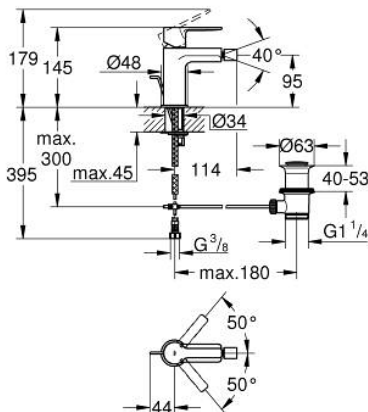

33 848 AL1 LINEARE SINGLE-LEVER BIDET MIXER 1/2" S-SIZE

PRODUCT DESCRIPTION

- Colour: brushed hard graphite
- GROHE SilkMove 28 mm ceramic cartridge
- with temperature limiter
- GROHE LongLife finish
- GROHE EcoJoy - less water, perfect flow
- maximum flow rate (at 3 bar): 5 l/min
- GROHE FastFixation Plus installation system
- ball-joint mousseur
- pop-up waste set 1 1/4"
- flexible connection hoses

33 848 AL1 LINEARE SINGLE-LEVER BIDET MIXER 1/2" S-SIZE

SPARE PARTS, March 2019 – now

- 1: Lever (Spare part-nr. 46980AL0)
- 2: Cap (Spare part-nr. 46581AL0)
- 3: Fitting ring (Spare part-nr. 07419000)
- 4: Cartridge (Spare part-nr. 46580000)
- 5: Mousseur (Spare part-nr. 13998000)
- 6: Pop-up rod (Spare part-nr. 46739AL0)
- 7: Shank mounting kit (Spare part-nr. 46645000)
- 8: Waste set 1 1/4" (Spare part-nr. 28910AL0)
- 8.1: Plug (Spare part-nr. 07182AL0)
- 8.2: Eccentric rod (Spare part-nr. 07052000)
- 9: Mounting wrench (Spare part-nr. 19017000)*
- 10: Eccentric rod (Spare part-nr. 07341000)*