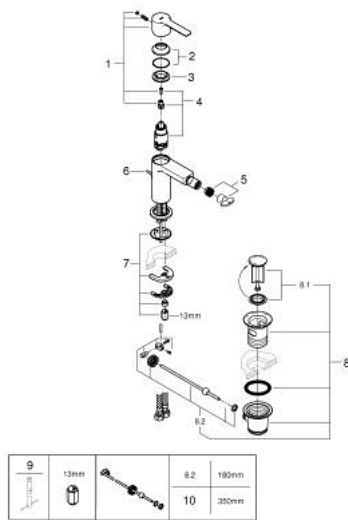

33 848 AL1 LINEARE SINGLE-LEVER BIDET MIXER 1/2" S-SIZE

PRODUCT DESCRIPTION

- Colour: brushed hard graphite
- GROHE SilkMove 28 mm ceramic cartridge
- with temperature limiter
- GROHE LongLife finish
- GROHE EcoJoy - less water, perfect flow
- maximum flow rate (at 3 bar): 5 l/min
- GROHE FastFixation Plus installation system
- ball-joint mousseur
- pop-up waste set 1 1/4"
- flexible connection hoses

33 848 AL1 LINEARE SINGLE-LEVER BIDET MIXER 1/2" S-SIZE

SPARE PARTS, March 2019 – now

- 1: Lever (Spare part-nr. 46980AL0)
- 2: Cap (Spare part-nr. 46581AL0)
- 3: Fitting ring (Spare part-nr. 07419000)
- 4: Cartridge (Spare part-nr. 46580000)
- 5: Mousseur (Spare part-nr. 13998000)
- 6: Pop-up rod (Spare part-nr. 46739AL0)
- 7: Shank mounting kit (Spare part-nr. 46645000)
- 8: Waste set 1 1/4" (Spare part-nr. 28910AL0)
- 8.1: Plug (Spare part-nr. 07182AL0)
- 8.2: Eccentric rod (Spare part-nr. 07052000)
- 9: Mounting wrench (Spare part-nr. 19017000)*
- 10: Eccentric rod (Spare part-nr. 07341000)*