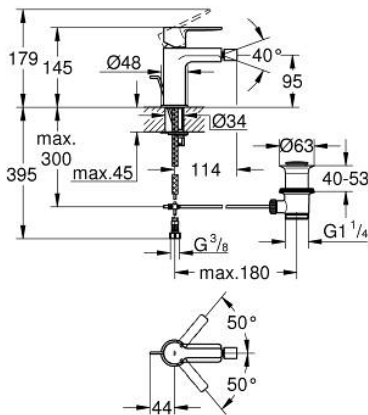

33 848 243 1 **LINEARE SINGLE-LEVER BIDET MIXER 1/2"**
S-SIZE

PRODUCT DESCRIPTION

- Colour: matte black
- GROHE SilkMove 28 mm ceramic cartridge
- with temperature limiter
- GROHE EcoJoy - less water, perfect flow
- maximum flow rate (at 3 bar): 5 l/min
- GROHE FastFixation Plus installation system
- ball-joint mousseur
- pop-up waste set 1 1/4"
- flexible connection hoses

33 848 243 1 LINEARE SINGLE-LEVER BIDET MIXER 1/2" S-SIZE

SPARE PARTS, May 2024 – now

- 1: lever (Spare part-nr. 469802430)
- 2: Cap (Spare part-nr. 465812430)
- 3: Fitting ring (Spare part-nr. 07419000)
- 4: Cartridge (Spare part-nr. 46580000)
- 5: Mousseur (Spare part-nr. 13998000)
- 6: lift rod (Spare part-nr. 467392430)
- 7: Shank mounting kit (Spare part-nr. 46645000)
- 8: Waste set 1 1/4" (Spare part-nr. 289102430)
- 8.1: Plug (Spare part-nr. 071822430)
- 8.2: Eccentric rod (Spare part-nr. 07052000)
- 9: Mounting wrench (Spare part-nr. 19017000)*
- 10: Eccentric rod (Spare part-nr. 07341000)*