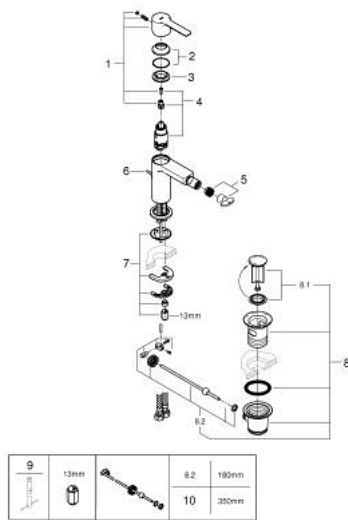

33 848 243 1 **LINEARE SINGLE-LEVER BIDET MIXER 1/2"**
S-SIZE

PRODUCT DESCRIPTION

- Colour: matte black
- GROHE SilkMove 28 mm ceramic cartridge
- with temperature limiter
- GROHE EcoJoy - less water, perfect flow
- maximum flow rate (at 3 bar): 5 l/min
- GROHE FastFixation Plus installation system
- ball-joint mousseur
- pop-up waste set 1 1/4"
- flexible connection hoses

33 848 243 1 LINEARE SINGLE-LEVER BIDET MIXER 1/2" S-SIZE

SPARE PARTS, May 2024 – now

- 1: lever (Spare part-nr. 469802430)
- 2: Cap (Spare part-nr. 465812430)
- 3: Fitting ring (Spare part-nr. 07419000)
- 4: Cartridge (Spare part-nr. 46580000)
- 5: Mousseur (Spare part-nr. 13998000)
- 6: lift rod (Spare part-nr. 467392430)
- 7: Shank mounting kit (Spare part-nr. 46645000)
- 8: Waste set 1 1/4" (Spare part-nr. 289102430)
- 8.1: Plug (Spare part-nr. 071822430)
- 8.2: Eccentric rod (Spare part-nr. 07052000)
- 9: Mounting wrench (Spare part-nr. 19017000)*
- 10: Eccentric rod (Spare part-nr. 07341000)*