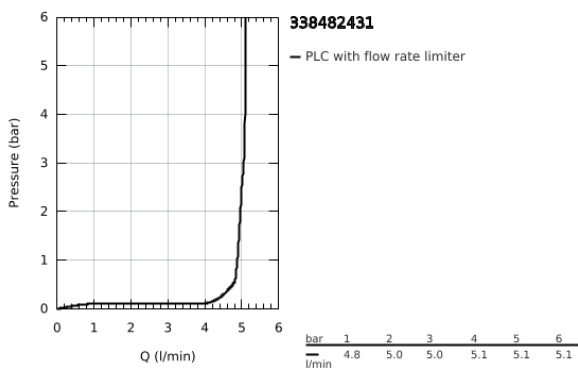

33 848 243 1 **LINEARE SINGLE-LEVER BIDET MIXER 1/2"**
S-SIZE

PRODUCT DESCRIPTION

- Colour: matte black
- GROHE SilkMove 28 mm ceramic cartridge
- with temperature limiter
- GROHE EcoJoy - less water, perfect flow
- maximum flow rate (at 3 bar): 5 l/min
- GROHE FastFixation Plus installation system
- ball-joint mousseur
- pop-up waste set 1 1/4"
- flexible connection hoses

33 848 243 1 LINEARE SINGLE-LEVER BIDET MIXER 1/2" S-SIZE

SPARE PARTS, May 2024 – now

- 1: lever (Spare part-nr. 469802430)
- 2: Cap (Spare part-nr. 465812430)
- 3: Fitting ring (Spare part-nr. 07419000)
- 4: Cartridge (Spare part-nr. 46580000)
- 5: Mousseur (Spare part-nr. 13998000)
- 6: lift rod (Spare part-nr. 467392430)
- 7: Shank mounting kit (Spare part-nr. 46645000)
- 8: Waste set 1 1/4" (Spare part-nr. 289102430)
- 8.1: Plug (Spare part-nr. 071822430)
- 8.2: Eccentric rod (Spare part-nr. 07052000)
- 9: Mounting wrench (Spare part-nr. 19017000)*
- 10: Eccentric rod (Spare part-nr. 07341000)*