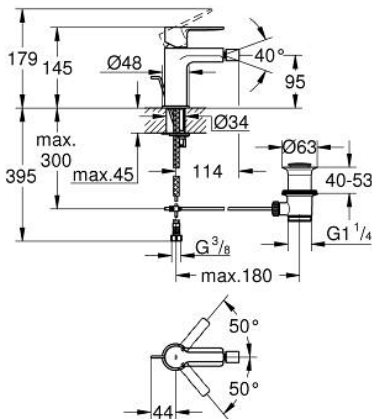

33 848 001 LINEARE SINGLE-LEVER BIDET MIXER 1/2"
S-SIZE

PRODUCT DESCRIPTION

- Colour: chrome
- GROHE SilkMove 28 mm ceramic cartridge
- with temperature limiter
- GROHE LongLife finish
- GROHE EcoJoy - less water, perfect flow
- maximum flow rate (at 3 bar): 5 l/min
- GROHE FastFixation Plus installation system
- ball-joint mousseur
- pop-up waste set 1 1/4"
- flexible connection hoses

33 848 001 LINEARE SINGLE-LEVER BIDET MIXER 1/2" S-SIZE

SPARE PARTS, July 2016 – now

- 1: Lever (Spare part-nr. 46980000)
- 2: Cap (Spare part-nr. 46581000)
- 3: Fitting ring (Spare part-nr. 07419000)
- 4: Cartridge (Spare part-nr. 46580000)
- 5: Mousseur (Spare part-nr. 13998000)
- 6: Pop-up rod (Spare part-nr. 46739000)
- 7: Shank mounting kit (Spare part-nr. 46645000)
- 8: Waste set 1 1/4" (Spare part-nr. 28910000)
- 8.1: Plug (Spare part-nr. 07182000)
- 8.2: Eccentric rod (Spare part-nr. 07052000)
- 9: Mounting wrench (Spare part-nr. 19017000)*
- 10: Eccentric rod (Spare part-nr. 07341000)*