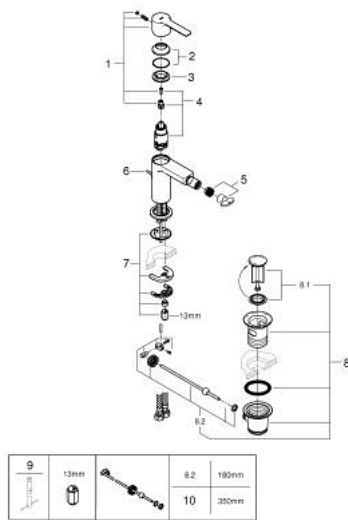

33 848 001 LINEARE SINGLE-LEVER BIDET MIXER 1/2"
S-SIZE

PRODUCT DESCRIPTION

- Colour: chrome
- GROHE SilkMove 28 mm ceramic cartridge
- with temperature limiter
- GROHE LongLife finish
- GROHE EcoJoy - less water, perfect flow
- maximum flow rate (at 3 bar): 5 l/min
- GROHE FastFixation Plus installation system
- ball-joint mousseur
- pop-up waste set 1 1/4"
- flexible connection hoses

33 848 001 LINEARE SINGLE-LEVER BIDET MIXER 1/2" S-SIZE

SPARE PARTS, July 2016 – now

- 1: Lever (Spare part-nr. 46980000)
- 2: Cap (Spare part-nr. 46581000)
- 3: Fitting ring (Spare part-nr. 07419000)
- 4: Cartridge (Spare part-nr. 46580000)
- 5: Mousseur (Spare part-nr. 13998000)
- 6: Pop-up rod (Spare part-nr. 46739000)
- 7: Shank mounting kit (Spare part-nr. 46645000)
- 8: Waste set 1 1/4" (Spare part-nr. 28910000)
- 8.1: Plug (Spare part-nr. 07182000)
- 8.2: Eccentric rod (Spare part-nr. 07052000)
- 9: Mounting wrench (Spare part-nr. 19017000)*
- 10: Eccentric rod (Spare part-nr. 07341000)*