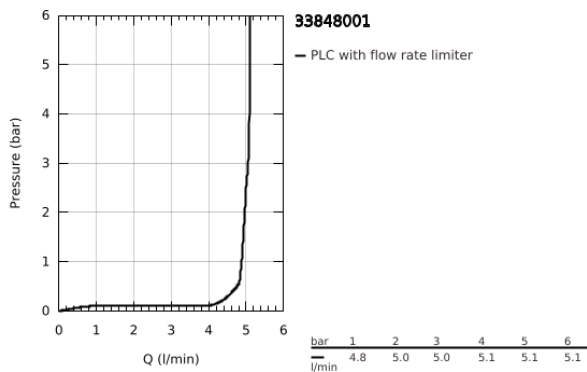

33 848 001 LINEARE SINGLE-LEVER BIDET MIXER 1/2"
S-SIZE

PRODUCT DESCRIPTION

- Colour: chrome
- GROHE SilkMove 28 mm ceramic cartridge
- with temperature limiter
- GROHE LongLife finish
- GROHE EcoJoy - less water, perfect flow
- maximum flow rate (at 3 bar): 5 l/min
- GROHE FastFixation Plus installation system
- ball-joint mousseur
- pop-up waste set 1 1/4"
- flexible connection hoses

33 848 001 LINEARE SINGLE-LEVER BIDET MIXER 1/2" S-SIZE

SPARE PARTS, July 2016 – now

- 1: Lever (Spare part-nr. 46980000)
- 2: Cap (Spare part-nr. 46581000)
- 3: Fitting ring (Spare part-nr. 07419000)
- 4: Cartridge (Spare part-nr. 46580000)
- 5: Mousseur (Spare part-nr. 13998000)
- 6: Pop-up rod (Spare part-nr. 46739000)
- 7: Shank mounting kit (Spare part-nr. 46645000)
- 8: Waste set 1 1/4" (Spare part-nr. 28910000)
- 8.1: Plug (Spare part-nr. 07182000)
- 8.2: Eccentric rod (Spare part-nr. 07052000)
- 9: Mounting wrench (Spare part-nr. 19017000)*
- 10: Eccentric rod (Spare part-nr. 07341000)*