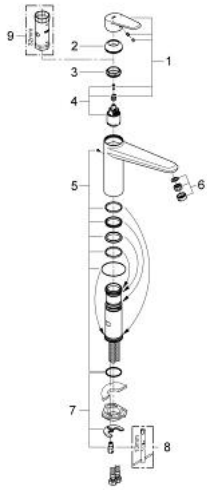

33 770 002 **EURODISC COSMOPOLITAN SINGLE-LEVER SINK MIXER 1/2"**

PRODUCT DESCRIPTION

- Colour: chrome
- medium spout
- GROHE LongLife finish
- GROHE SilkMove 35 mm ceramic cartridge
- adjustable flow rate limiter
- swivel cast spout
- swivel area 140°
- flexible connection hoses
- rapid installation system
- maximum flow rate (at 3 bar): 13 l/min

33 770 002 EURODISC COSMOPOLITAN SINGLE-LEVER SINK MIXER 1/2"

SPARE PARTS, January 2013 – now

- 1: Lever (Spare part-nr. 46738000)
- 2: Cap (Spare part-nr. 46492000)
- 3: Screw ring (Spare part-nr. 46815000)
- 4: Cartridge (Spare part-nr. 46374000)
- 5: Seal kit (Spare part-nr. 46760000)
- 6: Mousseur (Spare part-nr. 13929000)
- 7: Shank mounting kit (Spare part-nr. 46249000)
- 8: Mounting wrench (Spare part-nr. 19017000)*
- 9: Socket Spanner (Spare part-nr. 19332000)*