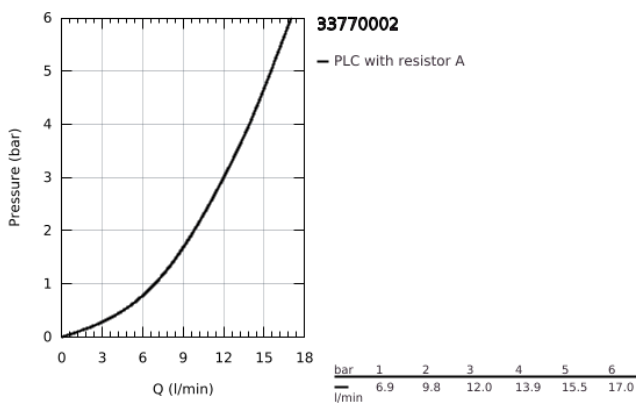

33 770 002 **EURODISC COSMOPOLITAN SINGLE-LEVER SINK MIXER 1/2"**

PRODUCT DESCRIPTION

- Colour: chrome
- medium spout
- GROHE LongLife finish
- GROHE SilkMove 35 mm ceramic cartridge
- adjustable flow rate limiter
- swivel cast spout
- swivel area 140°
- flexible connection hoses
- rapid installation system
- maximum flow rate (at 3 bar): 13 l/min

33 770 002 EURODISC COSMOPOLITAN SINGLE-LEVER SINK MIXER 1/2"

SPARE PARTS, January 2013 – now

- 1: Lever (Spare part-nr. 46738000)
- 2: Cap (Spare part-nr. 46492000)
- 3: Screw ring (Spare part-nr. 46815000)
- 4: Cartridge (Spare part-nr. 46374000)
- 5: Seal kit (Spare part-nr. 46760000)
- 6: Mousseur (Spare part-nr. 13929000)
- 7: Shank mounting kit (Spare part-nr. 46249000)
- 8: Mounting wrench (Spare part-nr. 19017000)*
- 9: Socket Spanner (Spare part-nr. 19332000)*