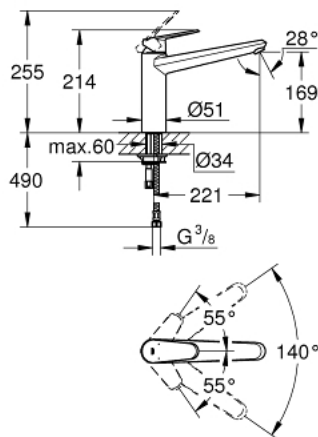

33 770 002 **EURODISC COSMOPOLITAN SINGLE-LEVER SINK MIXER 1/2"**

PRODUCT DESCRIPTION

- Colour: chrome
- medium spout
- GROHE LongLife finish
- GROHE SilkMove 35 mm ceramic cartridge
- adjustable flow rate limiter
- swivel cast spout
- swivel area 140°
- flexible connection hoses
- rapid installation system
- maximum flow rate (at 3 bar): 13 l/min

33 770 002 EURODISC COSMOPOLITAN SINGLE-LEVER SINK MIXER 1/2"

SPARE PARTS, January 2013 – now

- 1: Lever (Spare part-nr. 46738000)
- 2: Cap (Spare part-nr. 46492000)
- 3: Screw ring (Spare part-nr. 46815000)
- 4: Cartridge (Spare part-nr. 46374000)
- 5: Seal kit (Spare part-nr. 46760000)
- 6: Mousseur (Spare part-nr. 13929000)
- 7: Shank mounting kit (Spare part-nr. 46249000)
- 8: Mounting wrench (Spare part-nr. 19017000)*
- 9: Socket Spanner (Spare part-nr. 19332000)*