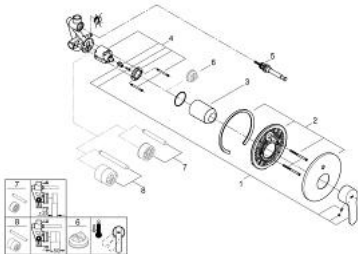

33 637 002 EUROSTYLE COSMOPOLITAN SINGLE-LEVER BATH MIXER 1/2"

PRODUCT DESCRIPTION

- Colour: chrome
- wall installation
- GROHE SilkMove 46 mm ceramic cartridge
- GROHE LongLife finish
- set for final installation
- rough-in set (33 963 001)
- adjustable flow rate limiter
- adjustable minimum flow rate 2.5 l/min
- escutcheon- and shaft-sealing
- metal rosette
- screwed
- optional temperature limiter

33 637 002 EUROSTYLE COSMOPOLITAN SINGLE-LEVER BATH MIXER 1/2"

SPARE PARTS, December 2015 – now

- 1: Lever (Spare part-nr. 46752000)
- 2: Escutcheon (Spare part-nr. 46905000)
- 3: Cap (Spare part-nr. 06874000)
- 4: Cartridge (Spare part-nr. 46048000)
- 5: Diverter (Spare part-nr. 46737000)
- 6: Temperature limiter (Spare part-nr. 46375000)*
- 7: Extension set (Spare part-nr. 46191000)*
- 8: Extension set (Spare part-nr. 46343000)*