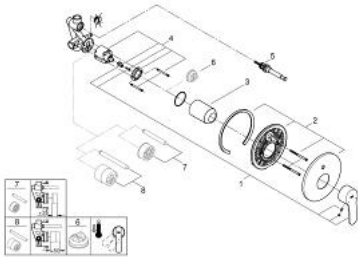

33 637 002 EUROSTYLE COSMOPOLITAN SINGLE-LEVER BATH MIXER 1/2"

PRODUCT DESCRIPTION

- Colour: chrome
- wall installation
- GROHE SilkMove 46 mm ceramic cartridge
- GROHE LongLife finish
- set for final installation
- rough-in set (33 963 001)
- adjustable flow rate limiter
- adjustable minimum flow rate 2.5 l/min
- escutcheon- and shaft-sealing
- metal rosette
- screwed
- optional temperature limiter

33 637 002 EUROSTYLE COSMOPOLITAN SINGLE-LEVER BATH MIXER 1/2"

SPARE PARTS, December 2015 – now

- 1: Lever (Spare part-nr. 46752000)
- 2: Escutcheon (Spare part-nr. 46905000)
- 3: Cap (Spare part-nr. 06874000)
- 4: Cartridge (Spare part-nr. 46048000)
- 5: Diverter (Spare part-nr. 46737000)
- 6: Temperature limiter (Spare part-nr. 46375000)*
- 7: Extension set (Spare part-nr. 46191000)*
- 8: Extension set (Spare part-nr. 46343000)*