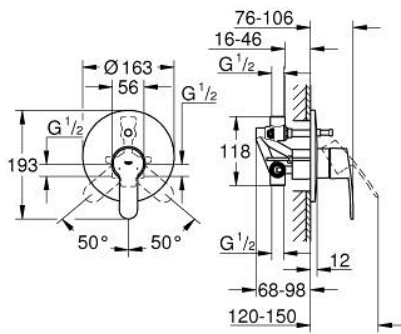

33 637 002 EUROSTYLE COSMOPOLITAN SINGLE-LEVER BATH MIXER 1/2"

PRODUCT DESCRIPTION

- Colour: chrome
- wall installation
- GROHE SilkMove 46 mm ceramic cartridge
- GROHE LongLife finish
- set for final installation
- rough-in set (33 963 001)
- adjustable flow rate limiter
- adjustable minimum flow rate 2.5 l/min
- escutcheon- and shaft-sealing
- metal rosette
- screwed
- optional temperature limiter

33 637 002 EUROSTYLE COSMOPOLITAN SINGLE-LEVER BATH MIXER 1/2"

SPARE PARTS, December 2015 – now

- 1: Lever (Spare part-nr. 46752000)
- 2: Escutcheon (Spare part-nr. 46905000)
- 3: Cap (Spare part-nr. 06874000)
- 4: Cartridge (Spare part-nr. 46048000)
- 5: Diverter (Spare part-nr. 46737000)
- 6: Temperature limiter (Spare part-nr. 46375000)*
- 7: Extension set (Spare part-nr. 46191000)*
- 8: Extension set (Spare part-nr. 46343000)*