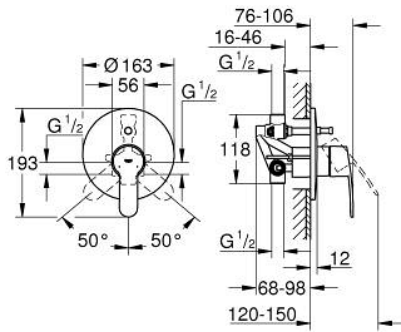

33 637 002 EUROSTYLE COSMOPOLITAN SINGLE-LEVER BATH MIXER 1/2"

PRODUCT DESCRIPTION

- Colour: chrome
- wall installation
- GROHE SilkMove 46 mm ceramic cartridge
- GROHE LongLife finish
- set for final installation
- rough-in set (33 963 001)
- adjustable flow rate limiter
- adjustable minimum flow rate 2.5 l/min
- escutcheon- and shaft-sealing
- metal rosette
- screwed
- optional temperature limiter

33 637 002 EUROSTYLE COSMOPOLITAN SINGLE-LEVER BATH MIXER 1/2"

SPARE PARTS, December 2015 – now

- 1: Lever (Spare part-nr. 46752000)
- 2: Escutcheon (Spare part-nr. 46905000)
- 3: Cap (Spare part-nr. 06874000)
- 4: Cartridge (Spare part-nr. 46048000)
- 5: Diverter (Spare part-nr. 46737000)
- 6: Temperature limiter (Spare part-nr. 46375000)*
- 7: Extension set (Spare part-nr. 46191000)*
- 8: Extension set (Spare part-nr. 46343000)*