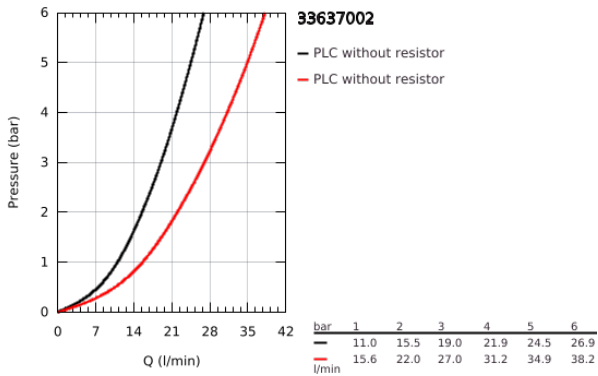

33 637 002 EUROSTYLE COSMOPOLITAN SINGLE-LEVER BATH MIXER 1/2"

PRODUCT DESCRIPTION

- Colour: chrome
- wall installation
- GROHE SilkMove 46 mm ceramic cartridge
- GROHE LongLife finish
- set for final installation
- rough-in set (33 963 001)
- adjustable flow rate limiter
- adjustable minimum flow rate 2.5 l/min
- escutcheon- and shaft-sealing
- metal rosette
- screwed
- optional temperature limiter

33 637 002 EUROSTYLE COSMOPOLITAN SINGLE-LEVER BATH MIXER 1/2"

SPARE PARTS, December 2015 – now

- 1: Lever (Spare part-nr. 46752000)
- 2: Escutcheon (Spare part-nr. 46905000)
- 3: Cap (Spare part-nr. 06874000)
- 4: Cartridge (Spare part-nr. 46048000)
- 5: Diverter (Spare part-nr. 46737000)
- 6: Temperature limiter (Spare part-nr. 46375000)*
- 7: Extension set (Spare part-nr. 46191000)*
- 8: Extension set (Spare part-nr. 46343000)*