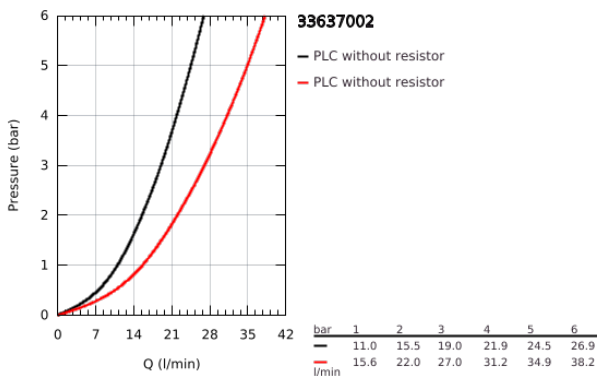

33 637 002 EUROSTYLE COSMOPOLITAN SINGLE-LEVER BATH MIXER 1/2"

PRODUCT DESCRIPTION

- Colour: chrome
- wall installation
- GROHE SilkMove 46 mm ceramic cartridge
- GROHE LongLife finish
- set for final installation
- rough-in set (33 963 001)
- adjustable flow rate limiter
- adjustable minimum flow rate 2.5 l/min
- escutcheon- and shaft-sealing
- metal rosette
- screwed
- optional temperature limiter

33 637 002 EUROSTYLE COSMOPOLITAN SINGLE-LEVER BATH MIXER 1/2"

SPARE PARTS, December 2015 – now

- 1: Lever (Spare part-nr. 46752000)
- 2: Escutcheon (Spare part-nr. 46905000)
- 3: Cap (Spare part-nr. 06874000)
- 4: Cartridge (Spare part-nr. 46048000)
- 5: Diverter (Spare part-nr. 46737000)
- 6: Temperature limiter (Spare part-nr. 46375000)*
- 7: Extension set (Spare part-nr. 46191000)*
- 8: Extension set (Spare part-nr. 46343000)*