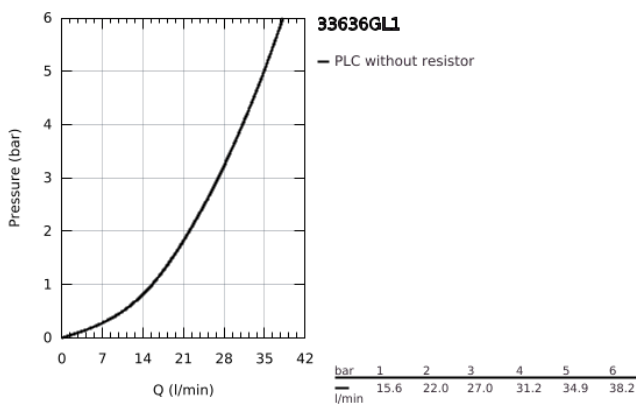

33 636 GL1 ESSENCE SINGLE-LEVER SHOWER MIXER 1/2"

PRODUCT DESCRIPTION

- Colour: cool sunrise
- wall mounted
- GROHE SilkMove 35 mm ceramic cartridge
- with temperature limiter
- GROHE LongLife finish
- 1/2" shower outlet
- integrated non-return valve
- S-unions
- protected against backflow

33 636 GL1 ESSENCE SINGLE-LEVER SHOWER MIXER 1/2"

SPARE PARTS, November 2016 – now

- 1: Lever (Spare part-nr. 46916GL0)
- 2: Screw coupling (Spare part-nr. 46460000)
- 3: Cartridge (Spare part-nr. 46374000)
- 4: Screw connection 1/2" (Spare part-nr. 45044000)
- 5: S-union (Spare part-nr. 12662GL0)
- 6: Non-return valve (Spare part-nr. 47886000)
- 7: Extension 3/4", 20 mm (Spare part-nr. 0713000M)*
- 8: Special spanner (Spare part-nr. 19377000)*