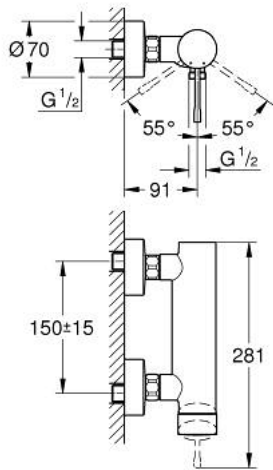

33 636 GL1 ESSENCE SINGLE-LEVER SHOWER MIXER 1/2"

PRODUCT DESCRIPTION

- Colour: cool sunrise
- wall mounted
- GROHE SilkMove 35 mm ceramic cartridge
- with temperature limiter
- GROHE LongLife finish
- 1/2" shower outlet
- integrated non-return valve
- S-unions
- protected against backflow

33 636 GL1 ESSENCE SINGLE-LEVER SHOWER MIXER 1/2"

SPARE PARTS, November 2016 – now

- 1: Lever (Spare part-nr. 46916GL0)
- 2: Screw coupling (Spare part-nr. 46460000)
- 3: Cartridge (Spare part-nr. 46374000)
- 4: Screw connection 1/2" (Spare part-nr. 45044000)
- 5: S-union (Spare part-nr. 12662GL0)
- 6: Non-return valve (Spare part-nr. 47886000)
- 7: Extension 3/4", 20 mm (Spare part-nr. 0713000M)*
- 8: Special spanner (Spare part-nr. 19377000)*