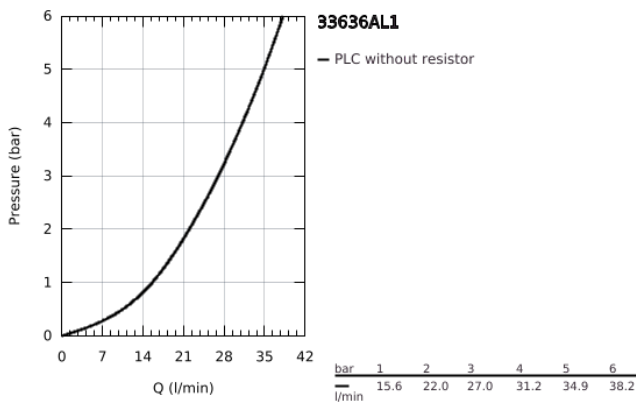

33 636 AL1 ESSENCE SINGLE-LEVER SHOWER MIXER 1/2"

PRODUCT DESCRIPTION

- Colour: brushed hard graphite
- wall mounted
- GROHE SilkMove 35 mm ceramic cartridge
- with temperature limiter
- GROHE LongLife finish
- 1/2" shower outlet
- integrated non-return valve
- S-unions
- protected against backflow

33 636 AL1 ESSENCE SINGLE-LEVER SHOWER MIXER 1/2"

SPARE PARTS, November 2016 – now

- 1: Lever (Spare part-nr. 46916AL0)
- 2: Screw coupling (Spare part-nr. 46460000)
- 3: Cartridge (Spare part-nr. 46374000)
- 4: Screw connection 1/2" (Spare part-nr. 45044000)
- 5: S-union (Spare part-nr. 12662AL0)
- 6: Non-return valve (Spare part-nr. 47886000)
- 7: Extension 3/4", 20 mm (Spare part-nr. 0713000M)*
- 8: Special spanner (Spare part-nr. 19377000)*