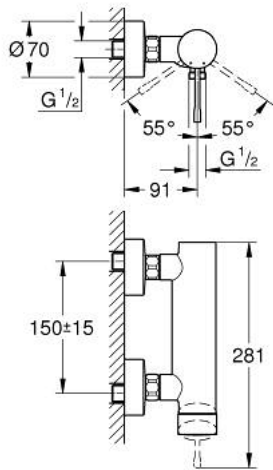

33 636 AL1 ESSENCE SINGLE-LEVER SHOWER MIXER 1/2"

PRODUCT DESCRIPTION

- Colour: brushed hard graphite
- wall mounted
- GROHE SilkMove 35 mm ceramic cartridge
- with temperature limiter
- GROHE LongLife finish
- 1/2" shower outlet
- integrated non-return valve
- S-unions
- protected against backflow

33 636 AL1 ESSENCE SINGLE-LEVER SHOWER MIXER 1/2"

SPARE PARTS, November 2016 – now

- 1: Lever (Spare part-nr. 46916AL0)
- 2: Screw coupling (Spare part-nr. 46460000)
- 3: Cartridge (Spare part-nr. 46374000)
- 4: Screw connection 1/2" (Spare part-nr. 45044000)
- 5: S-union (Spare part-nr. 12662AL0)
- 6: Non-return valve (Spare part-nr. 47886000)
- 7: Extension 3/4", 20 mm (Spare part-nr. 0713000M)*
- 8: Special spanner (Spare part-nr. 19377000)*