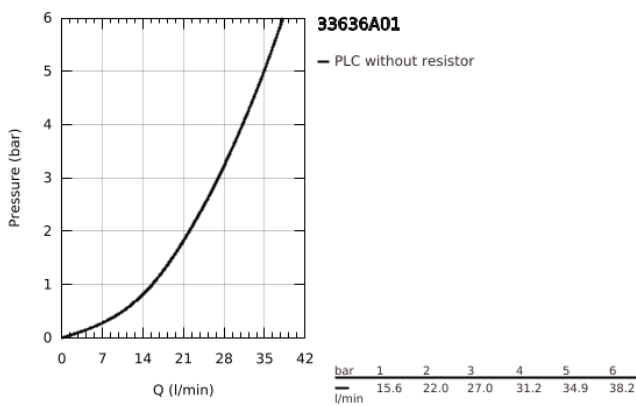

33 636 A01 **ESSENCE SINGLE-LEVER SHOWER MIXER 1/2"**

PRODUCT DESCRIPTION

- Colour: hard graphite
- wall mounted
- GROHE SilkMove 35 mm ceramic cartridge
- with temperature limiter
- GROHE LongLife finish
- 1/2" shower outlet
- integrated non-return valve
- S-unions
- protected against backflow

33 636 A01 ESSENCE SINGLE-LEVER SHOWER MIXER 1/2"

SPARE PARTS, November 2016 – now

- 1: Lever (Spare part-nr. 46916A00)
- 2: Screw coupling (Spare part-nr. 46460000)
- 3: Cartridge (Spare part-nr. 46374000)
- 4: Screw connection 1/2" (Spare part-nr. 45044000)
- 5: s-union (Spare part-nr. 12662A00)
- 6: Non-return valve (Spare part-nr. 47886000)
- 7: Extension 3/4", 20 mm (Spare part-nr. 0713000M)*
- 8: Special spanner (Spare part-nr. 19377000)*