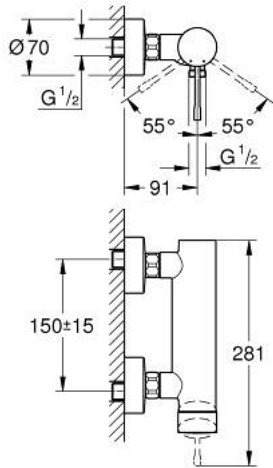

33 636 A01 **ESSENCE SINGLE-LEVER SHOWER MIXER 1/2"**

PRODUCT DESCRIPTION

- Colour: hard graphite
- wall mounted
- GROHE SilkMove 35 mm ceramic cartridge
- with temperature limiter
- GROHE LongLife finish
- 1/2" shower outlet
- integrated non-return valve
- S-unions
- protected against backflow

33 636 A01 ESSENCE SINGLE-LEVER SHOWER MIXER 1/2"

SPARE PARTS, November 2016 – now

- 1: Lever (Spare part-nr. 46916A00)
- 2: Screw coupling (Spare part-nr. 46460000)
- 3: Cartridge (Spare part-nr. 46374000)
- 4: Screw connection 1/2" (Spare part-nr. 45044000)
- 5: s-union (Spare part-nr. 12662A00)
- 6: Non-return valve (Spare part-nr. 47886000)
- 7: Extension 3/4", 20 mm (Spare part-nr. 0713000M)*
- 8: Special spanner (Spare part-nr. 19377000)*