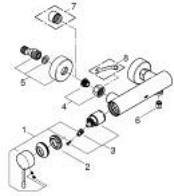

33 636 243 1 **ESSENCE SINGLE-LEVER SHOWER MIXER 1/2"**

PRODUCT DESCRIPTION

- Colour: matte black
- wall mounted
- GROHE SilkMove 35 mm ceramic cartridge
- with temperature limiter
- 1/2" shower outlet
- integrated non-return valve
- S-unions
- protected against backflow

33 636 243 1 ESSENCE SINGLE-LEVER SHOWER MIXER 1/2"

SPARE PARTS, May 2024 – now

- 1: Lever (Spare part-nr. 469162430)
- 2: Screw coupling (Spare part-nr. 46460000)
- 3: Cartridge (Spare part-nr. 46374000)
- 4: Screw connection 1/2" (Spare part-nr. 45044000)
- 5: S-union (Spare part-nr. 126622430)
- 6: Non-return valve (Spare part-nr. 47886000)
- 7: Extension 3/4", 20 mm (Spare part-nr. 0713000M)*
- 8: Special spanner (Spare part-nr. 19377000)*