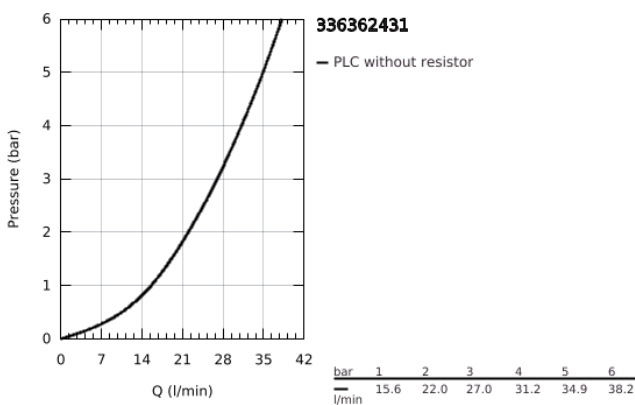

33 636 243 1 **ESSENCE SINGLE-LEVER SHOWER MIXER 1/2"**

PRODUCT DESCRIPTION

- Colour: matte black
- wall mounted
- GROHE SilkMove 35 mm ceramic cartridge
- with temperature limiter
- 1/2" shower outlet
- integrated non-return valve
- S-unions
- protected against backflow

33 636 243 1 ESSENCE SINGLE-LEVER SHOWER MIXER 1/2"

SPARE PARTS, May 2024 – now

- 1: Lever (Spare part-nr. 469162430)
- 2: Screw coupling (Spare part-nr. 46460000)
- 3: Cartridge (Spare part-nr. 46374000)
- 4: Screw connection 1/2" (Spare part-nr. 45044000)
- 5: S-union (Spare part-nr. 126622430)
- 6: Non-return valve (Spare part-nr. 47886000)
- 7: Extension 3/4", 20 mm (Spare part-nr. 0713000M)*
- 8: Special spanner (Spare part-nr. 19377000)*