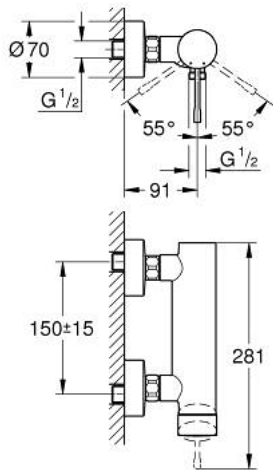

33 636 243 1 **ESSENCE SINGLE-LEVER SHOWER MIXER 1/2"**

PRODUCT DESCRIPTION

- Colour: matte black
- wall mounted
- GROHE SilkMove 35 mm ceramic cartridge
- with temperature limiter
- 1/2" shower outlet
- integrated non-return valve
- S-unions
- protected against backflow

33 636 243 1 ESSENCE SINGLE-LEVER SHOWER MIXER 1/2"

SPARE PARTS, May 2024 – now

- 1: Lever (Spare part-nr. 469162430)
- 2: Screw coupling (Spare part-nr. 46460000)
- 3: Cartridge (Spare part-nr. 46374000)
- 4: Screw connection 1/2" (Spare part-nr. 45044000)
- 5: S-union (Spare part-nr. 126622430)
- 6: Non-return valve (Spare part-nr. 47886000)
- 7: Extension 3/4", 20 mm (Spare part-nr. 0713000M)*
- 8: Special spanner (Spare part-nr. 19377000)*