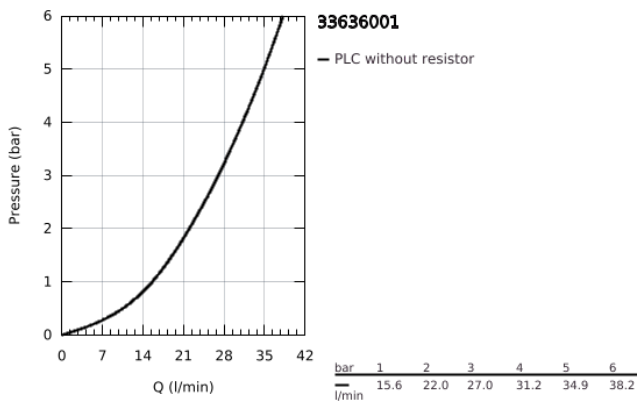

33 636 001 **ESSENCE SINGLE-LEVER SHOWER MIXER 1/2"**

**PRODUCT DESCRIPTION**

- Colour: chrome
- wall mounted
- GROHE SilkMove 35 mm ceramic cartridge
- with temperature limiter
- GROHE LongLife finish
- 1/2" shower outlet
- integrated non-return valve
- S-unions
- protected against backflow

## 33 636 001 ESSENCE SINGLE-LEVER SHOWER MIXER 1/2"