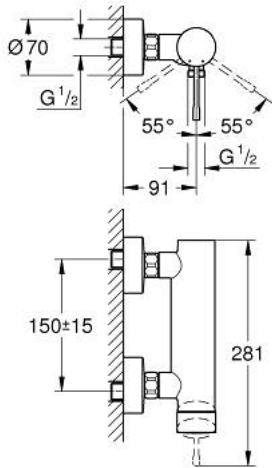

33 636 001 **ESSENCE SINGLE-LEVER SHOWER MIXER 1/2"**

**PRODUCT DESCRIPTION**

- Colour: chrome
- wall mounted
- GROHE SilkMove 35 mm ceramic cartridge
- with temperature limiter
- GROHE LongLife finish
- 1/2" shower outlet
- integrated non-return valve
- S-unions
- protected against backflow

## 33 636 001 ESSENCE SINGLE-LEVER SHOWER MIXER 1/2"

### SPARE PARTS, January 2014 – now

- 1: Lever (Spare part-nr. 46916000)
- 2: Screw coupling (Spare part-nr. 46460000)
- 3: Cartridge (Spare part-nr. 46374000)
- 4: Screw connection 1/2" (Spare part-nr. 45044000)
- 5: S-union (Spare part-nr. 12662000)
- 6: Non-return valve (Spare part-nr. 47886000)
- 7: Extension 3/4", 20 mm (Spare part-nr. 0713000M)\*
- 8: Special spanner (Spare part-nr. 19377000)\*