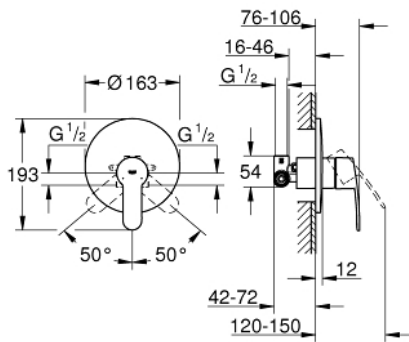

33 635 002 **EUROSTYLE COSMOPOLITAN SINGLE-LEVER SHOWER MIXER 1/2"**

PRODUCT DESCRIPTION

- Colour: chrome
- wall installation
- GROHE SilkMove 46 mm ceramic cartridge
- GROHE LongLife finish
- set for final installation
- rough-in set for wall mounted shower mixer
- adjustable flow rate limiter
- adjustable minimum flow rate 2.5 l/min
- escutcheon- and shaft-sealing
- metal rosette
- screwed
- optional temperature limiter

33 635 002 EUROSTYLE COSMOPOLITAN SINGLE-LEVER SHOWER MIXER 1/2"

SPARE PARTS, December 2015 – now

- 1: Lever (Spare part-nr. 46752000)
- 2: Escutcheon (Spare part-nr. 46904000)
- 3: Cap (Spare part-nr. 06874000)
- 4: Cartridge (Spare part-nr. 46048000)
- 5: Temperature limiter (Spare part-nr. 46375000)*
- 6: Extension set (Spare part-nr. 46191000)*
- 7: Extension set (Spare part-nr. 46343000)*