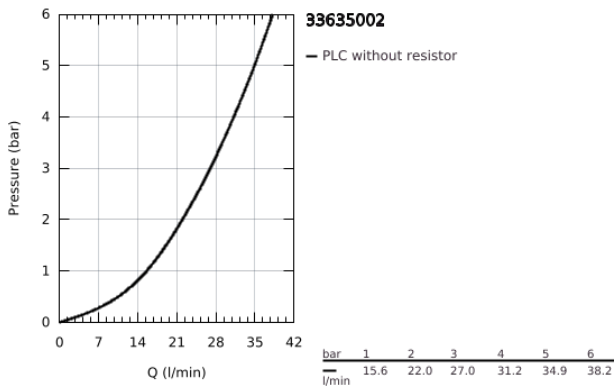

33 635 002 **EUROSTYLE COSMOPOLITAN SINGLE-LEVER SHOWER MIXER 1/2"**

PRODUCT DESCRIPTION

- Colour: chrome
- wall installation
- GROHE SilkMove 46 mm ceramic cartridge
- GROHE LongLife finish
- set for final installation
- rough-in set for wall mounted shower mixer
- adjustable flow rate limiter
- adjustable minimum flow rate 2.5 l/min
- escutcheon- and shaft-sealing
- metal rosette
- screwed
- optional temperature limiter

33 635 002 EUROSTYLE COSMOPOLITAN SINGLE-LEVER SHOWER MIXER 1/2"

SPARE PARTS, December 2015 – now

- 1: Lever (Spare part-nr. 46752000)
- 2: Escutcheon (Spare part-nr. 46904000)
- 3: Cap (Spare part-nr. 06874000)
- 4: Cartridge (Spare part-nr. 46048000)
- 5: Temperature limiter (Spare part-nr. 46375000)*
- 6: Extension set (Spare part-nr. 46191000)*
- 7: Extension set (Spare part-nr. 46343000)*