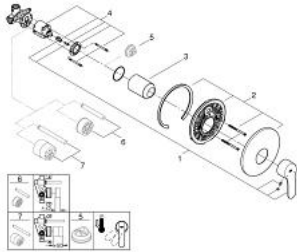

33 635 002 **EUROSTYLE COSMOPOLITAN SINGLE-LEVER SHOWER MIXER 1/2"**

PRODUCT DESCRIPTION

- Colour: chrome
- wall installation
- GROHE SilkMove 46 mm ceramic cartridge
- GROHE LongLife finish
- set for final installation
- rough-in set for wall mounted shower mixer
- adjustable flow rate limiter
- adjustable minimum flow rate 2.5 l/min
- escutcheon- and shaft-sealing
- metal rosette
- screwed
- optional temperature limiter

33 635 002 EUROSTYLE COSMOPOLITAN SINGLE-LEVER SHOWER MIXER 1/2"

SPARE PARTS, December 2015 – now

- 1: Lever (Spare part-nr. 46752000)
- 2: Escutcheon (Spare part-nr. 46904000)
- 3: Cap (Spare part-nr. 06874000)
- 4: Cartridge (Spare part-nr. 46048000)
- 5: Temperature limiter (Spare part-nr. 46375000)*
- 6: Extension set (Spare part-nr. 46191000)*
- 7: Extension set (Spare part-nr. 46343000)*