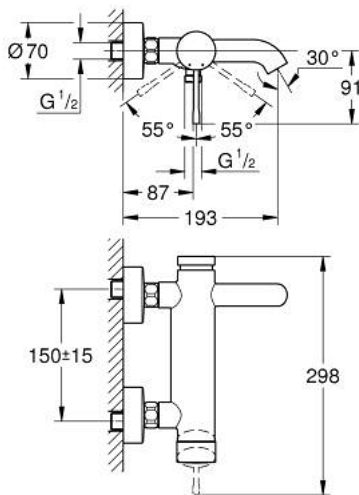

33 624 GL1 ESSENCE SINGLE-LEVER BATH MIXER 1/2"

PRODUCT DESCRIPTION

- Colour: cool sunrise
- wall mounted
- GROHE SilkMove 35 mm ceramic cartridge
- with temperature limiter
- GROHE LongLife finish
- automatic diverter: bath/shower
- mousseur
- 1/2" shower outlet
- integrated non-return valve
- S-unions
- protected against backflow