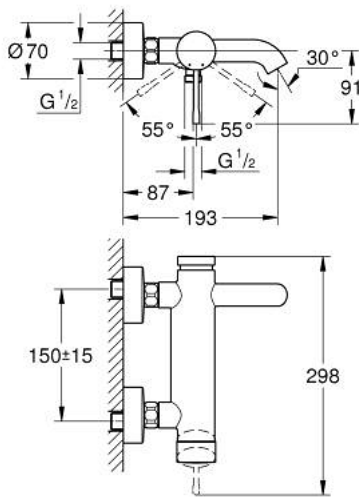

### 33 624 DA1 ESSENCE SINGLE-LEVER BATH MIXER 1/2"

**PRODUCT DESCRIPTION**

- Colour: warm sunset
- wall mounted
- GROHE SilkMove 35 mm ceramic cartridge
- with temperature limiter
- GROHE LongLife finish
- automatic diverter: bath/shower
- mousseur
- 1/2" shower outlet
- integrated non-return valve
- S-unions
- protected against backflow