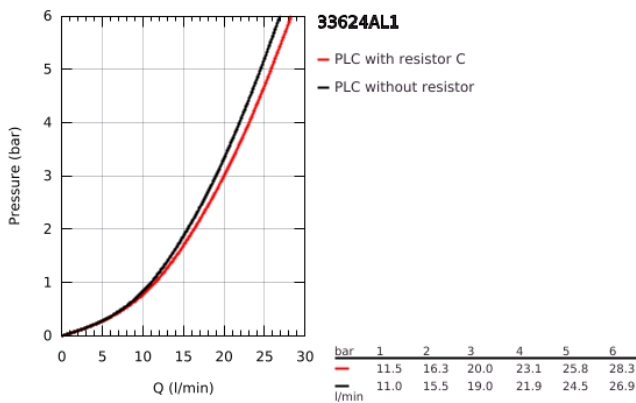

33 624 AL1 ESSENCE SINGLE-LEVER BATH MIXER 1/2"

PRODUCT DESCRIPTION

- Colour: brushed hard graphite
- wall mounted
- GROHE SilkMove 35 mm ceramic cartridge
- with temperature limiter
- GROHE LongLife finish
- automatic diverter: bath/shower
- mousseur
- 1/2" shower outlet
- integrated non-return valve
- S-unions
- protected against backflow

33 624 AL1 ESSENCE SINGLE-LEVER BATH MIXER 1/2"

SPARE PARTS, August 2013 – now

- 1: Lever (Spare part-nr. 46916AL0)
- 2: Screw coupling (Spare part-nr. 46460000)
- 3: Cartridge (Spare part-nr. 46374000)
- 4: S-union (Spare part-nr. 12662AL0)
- 5: Screw connection 1/2" (Spare part-nr. 45044AL0)
- 6: Diverter (Spare part-nr. 46920AL0)
- 7: Non-return valve (Spare part-nr. 08565000)
- 8: Mousseur (Spare part-nr. 13926000)
- 9: Extension 3/4", 20 mm (Spare part-nr. 0713000M)*
- 10: Special spanner (Spare part-nr. 19377000)*