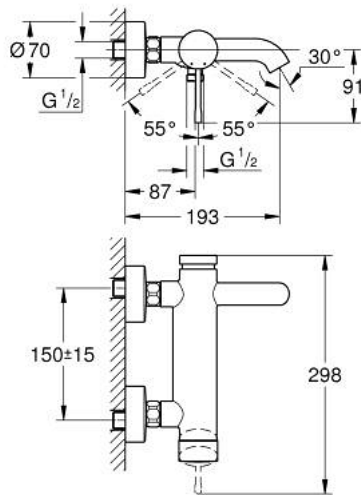

33 624 AL1 ESSENCE SINGLE-LEVER BATH MIXER 1/2"

PRODUCT DESCRIPTION

- Colour: brushed hard graphite
- wall mounted
- GROHE SilkMove 35 mm ceramic cartridge
- with temperature limiter
- GROHE LongLife finish
- automatic diverter: bath/shower
- mousseur
- 1/2" shower outlet
- integrated non-return valve
- S-unions
- protected against backflow

33 624 AL1 ESSENCE SINGLE-LEVER BATH MIXER 1/2"

SPARE PARTS, August 2013 – now

- 1: Lever (Spare part-nr. 46916AL0)
- 2: Screw coupling (Spare part-nr. 46460000)
- 3: Cartridge (Spare part-nr. 46374000)
- 4: S-union (Spare part-nr. 12662AL0)
- 5: Screw connection 1/2" (Spare part-nr. 45044AL0)
- 6: Diverter (Spare part-nr. 46920AL0)
- 7: Non-return valve (Spare part-nr. 08565000)
- 8: Mousseur (Spare part-nr. 13926000)
- 9: Extension 3/4", 20 mm (Spare part-nr. 0713000M)*
- 10: Special spanner (Spare part-nr. 19377000)*