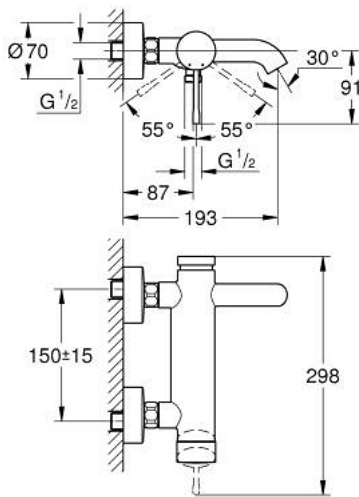

### 33 624 A01 ESSENCE SINGLE-LEVER BATH MIXER 1/2"

**PRODUCT DESCRIPTION**

- Colour: hard graphite
- wall mounted
- GROHE SilkMove 35 mm ceramic cartridge
- with temperature limiter
- GROHE LongLife finish
- automatic diverter: bath/shower
- mousseur
- 1/2" shower outlet
- integrated non-return valve
- S-unions
- protected against backflow