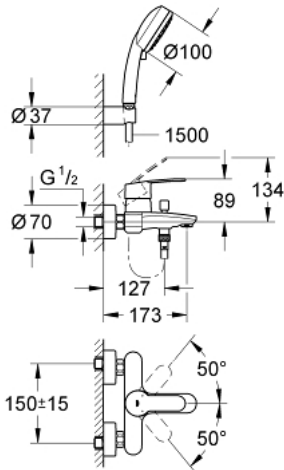

33 592 20A EUROSTYLE COSMOPOLITAN SINGLE-LEVER BATH MIXER 1/2"

PRODUCT DESCRIPTION

- Colour: chrome
- wall mounted
- GROHE SilkMove 46 mm ceramic cartridge
- GROHE LongLife finish
- adjustable flow rate limiter
- automatic diverter: bath/shower
- mousseur
- integrated non-return valve in shower outlet
- S-unions
- protected against backflow
- with shower set
- hand shower Tempesta Cosmopolitan 100, 2 sprays (27 571)
- wall shower holder (27 056)
- shower hose Relexaflex 1500 mm 1/2" x 1/2" (28 151)

33 592 20A EUROSTYLE COSMOPOLITAN SINGLE-LEVER BATH MIXER 1/2"

SPARE PARTS, April 2017 – now

- 1: Lever (Spare part-nr. 46752000)
- 2: Cap (Spare part-nr. 46427000)
- 3: Cartridge (Spare part-nr. 46048000)
- 4: Diverter knob (Spare part-nr. 64309000)
- 5: Diverter (Spare part-nr. 65655000)
- 6: Non-return valve (Spare part-nr. 08565000)
- 7: Mousseur (Spare part-nr. 13941000)
- 8: Screw connection 1/2" (Spare part-nr. 45044000)
- 9: S-union (Spare part-nr. 12662000)
- 10: Dirt strainer (Spare part-nr. 0700200M)
- 11: Temperature limiter (Spare part-nr. 46308000)*
- 12: Extension 3/4", 20 mm (Spare part-nr. 0713000M)*
- 13: Special spanner (Spare part-nr. 19377000)*