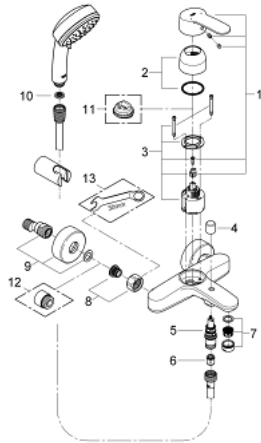

33 592 20A EUROSTYLE COSMOPOLITAN SINGLE-LEVER BATH MIXER 1/2"

PRODUCT DESCRIPTION

- Colour: chrome
- wall mounted
- GROHE SilkMove 46 mm ceramic cartridge
- GROHE LongLife finish
- adjustable flow rate limiter
- automatic diverter: bath/shower
- mousseur
- integrated non-return valve in shower outlet
- S-unions
- protected against backflow
- with shower set
- hand shower Tempesta Cosmopolitan 100, 2 sprays (27 571)
- wall shower holder (27 056)
- shower hose Relexaflex 1500 mm 1/2" x 1/2" (28 151)

33 592 20A EUROSTYLE COSMOPOLITAN SINGLE-LEVER BATH MIXER 1/2"

SPARE PARTS, April 2017 – now

- 1: Lever (Spare part-nr. 46752000)
- 2: Cap (Spare part-nr. 46427000)
- 3: Cartridge (Spare part-nr. 46048000)
- 4: Diverter knob (Spare part-nr. 64309000)
- 5: Diverter (Spare part-nr. 65655000)
- 6: Non-return valve (Spare part-nr. 08565000)
- 7: Mousseur (Spare part-nr. 13941000)
- 8: Screw connection 1/2" (Spare part-nr. 45044000)
- 9: S-union (Spare part-nr. 12662000)
- 10: Dirt strainer (Spare part-nr. 0700200M)
- 11: Temperature limiter (Spare part-nr. 46308000)*
- 12: Extension 3/4", 20 mm (Spare part-nr. 0713000M)*
- 13: Special spanner (Spare part-nr. 19377000)*