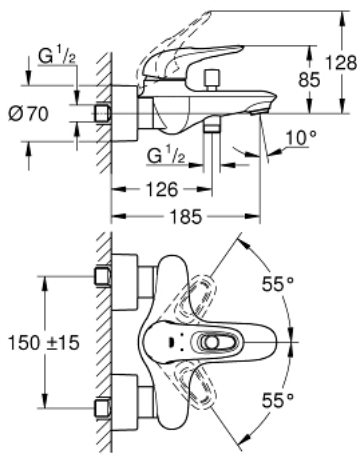

### 33 591 LS3 EUROSTYLE SINGLE-LEVER BATH MIXER 1/2"

#### PRODUCT DESCRIPTION

- Colour: moon white/chrome
- wall mounted
- loop metal lever
- GROHE SilkMove 35 mm ceramic cartridge
- with temperature limiter
- GROHE LongLife finish
- adjustable flow rate limiter
- automatic diverter: bath/shower
- mousseur
- shower outlet 1/2" with integrated non-return valve
- covered S-unions
- metal wall escutcheons
- protected against backflow
- GROHE LongLife finish

## 33 591 LS3 EUROSTYLE SINGLE-LEVER BATH MIXER 1/2"

### SPARE PARTS, January 2015 – now

- 1: Lever (Spare part-nr. 46940LS0)
- 2: Cap (Spare part-nr. 46436000)
- 3: Screw coupling (Spare part-nr. 46460000)
- 4: Cartridge (Spare part-nr. 46374000)
- 5: Diverter knob (Spare part-nr. 64309000)
- 6: Mousseur (Spare part-nr. 13935000)
- 6.1: Strainer (Spare part-nr. 45220000)
- 7: Diverter (Spare part-nr. 65655000)
- 8: Non-return valve (Spare part-nr. 48276000)
- 9: Screw connection 1/2" (Spare part-nr. 45044000)
- 10: S-union (Spare part-nr. 12693LS0)
- 11: Special spanner (Spare part-nr. 19377000)\*
- 12: Extension set 1/2", 30 mm (Spare part-nr. 46238000)\*