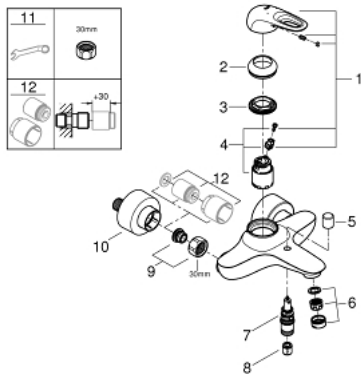

### 33 591 LS3 EUROSTYLE SINGLE-LEVER BATH MIXER 1/2"

#### PRODUCT DESCRIPTION

- Colour: moon white/chrome
- wall mounted
- loop metal lever
- GROHE SilkMove 35 mm ceramic cartridge
- with temperature limiter
- GROHE LongLife finish
- adjustable flow rate limiter
- automatic diverter: bath/shower
- mousseur
- shower outlet 1/2" with integrated non-return valve
- covered S-unions
- metal wall escutcheons
- protected against backflow
- GROHE LongLife finish

## 33 591 LS3 EUROSTYLE SINGLE-LEVER BATH MIXER 1/2"

### SPARE PARTS, January 2015 – now

- 1: Lever (Spare part-nr. 46940LS0)
- 2: Cap (Spare part-nr. 46436000)
- 3: Screw coupling (Spare part-nr. 46460000)
- 4: Cartridge (Spare part-nr. 46374000)
- 5: Diverter knob (Spare part-nr. 64309000)
- 6: Mousseur (Spare part-nr. 13935000)
- 6.1: Strainer (Spare part-nr. 45220000)
- 7: Diverter (Spare part-nr. 65655000)
- 8: Non-return valve (Spare part-nr. 48276000)
- 9: Screw connection 1/2" (Spare part-nr. 45044000)
- 10: S-union (Spare part-nr. 12693LS0)
- 11: Special spanner (Spare part-nr. 19377000)\*
- 12: Extension set 1/2", 30 mm (Spare part-nr. 46238000)\*