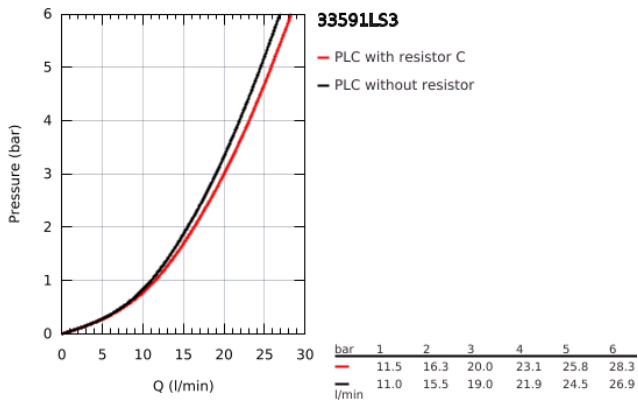

### 33 591 LS3 EUROSTYLE SINGLE-LEVER BATH MIXER 1/2"

#### PRODUCT DESCRIPTION

- Colour: moon white/chrome
- wall mounted
- loop metal lever
- GROHE SilkMove 35 mm ceramic cartridge
- with temperature limiter
- GROHE LongLife finish
- adjustable flow rate limiter
- automatic diverter: bath/shower
- mousseur
- shower outlet 1/2" with integrated non-return valve
- covered S-unions
- metal wall escutcheons
- protected against backflow
- GROHE LongLife finish