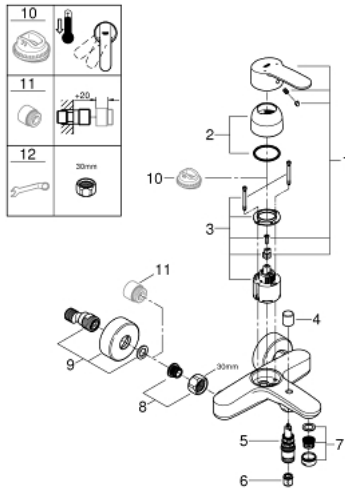

### 33 591 20F EUROSTYLE COSMOPOLITAN SINGLE-LEVER BATH MIXER 1/2"

#### PRODUCT DESCRIPTION

- Colour: chrome
- wall mounted
- GROHE SilkMove 46 mm ceramic cartridge
- GROHE LongLife finish
- adjustable flow rate limiter
- automatic diverter: bath/shower
- mousseur
- integrated non-return valve in shower outlet
- S-unions
- protected against backflow
- optional temperature limiter

## 33 591 20F EUROSTYLE COSMOPOLITAN SINGLE-LEVER BATH MIXER 1/2"

### SPARE PARTS, October 2018 – now

- 1: Lever (Spare part-nr. 46752000)
- 2: Cap (Spare part-nr. 46427000)
- 3: Cartridge (Spare part-nr. 46048000)
- 4: Diverter knob (Spare part-nr. 64309000)
- 5: Diverter (Spare part-nr. 65655000)
- 6: Non-return valve (Spare part-nr. 49086000)
- 7: Mousseur (Spare part-nr. 48159000)
- 8: Screw connection 1/2" (Spare part-nr. 45044000)
- 9: S-union (Spare part-nr. 12662000)
- 10: Temperature limiter (Spare part-nr. 46308000)\*
- 11: Extension 3/4", 20 mm (Spare part-nr. 0713000M)\*
- 12: Special spanner (Spare part-nr. 19377000)\*