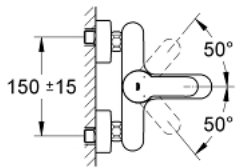

### 33 591 20F EUROSTYLE COSMOPOLITAN SINGLE-LEVER BATH MIXER 1/2"

#### PRODUCT DESCRIPTION

- Colour: chrome
- wall mounted
- GROHE SilkMove 46 mm ceramic cartridge
- GROHE LongLife finish
- adjustable flow rate limiter
- automatic diverter: bath/shower
- mousseur
- integrated non-return valve in shower outlet
- S-unions
- protected against backflow
- optional temperature limiter

## 33 591 20F EUROSTYLE COSMOPOLITAN SINGLE-LEVER BATH MIXER 1/2"

### SPARE PARTS, October 2018 – now

- 1: Lever (Spare part-nr. 46752000)
- 2: Cap (Spare part-nr. 46427000)
- 3: Cartridge (Spare part-nr. 46048000)
- 4: Diverter knob (Spare part-nr. 64309000)
- 5: Diverter (Spare part-nr. 65655000)
- 6: Non-return valve (Spare part-nr. 49086000)
- 7: Mousseur (Spare part-nr. 48159000)
- 8: Screw connection 1/2" (Spare part-nr. 45044000)
- 9: S-union (Spare part-nr. 12662000)
- 10: Temperature limiter (Spare part-nr. 46308000)\*
- 11: Extension 3/4", 20 mm (Spare part-nr. 0713000M)\*
- 12: Special spanner (Spare part-nr. 19377000)\*