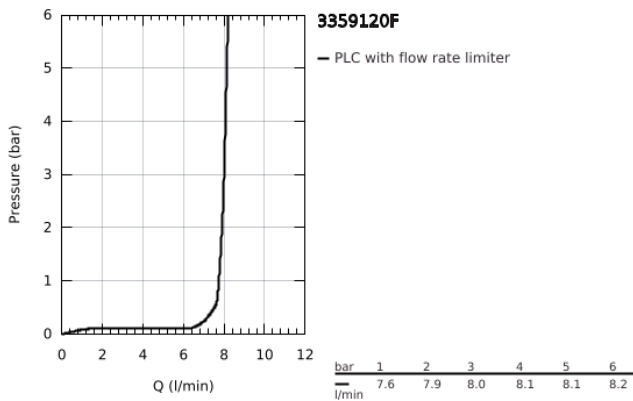

### 33 591 20F EUROSTYLE COSMOPOLITAN SINGLE-LEVER BATH MIXER 1/2"

#### PRODUCT DESCRIPTION

- Colour: chrome
- wall mounted
- GROHE SilkMove 46 mm ceramic cartridge
- GROHE LongLife finish
- adjustable flow rate limiter
- automatic diverter: bath/shower
- mousseur
- integrated non-return valve in shower outlet
- S-unions
- protected against backflow
- optional temperature limiter

## 33 591 20F EUROSTYLE COSMOPOLITAN SINGLE-LEVER BATH MIXER 1/2"