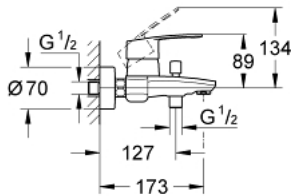

### 33 591 20F EUROSTYLE COSMOPOLITAN SINGLE-LEVER BATH MIXER 1/2"

#### PRODUCT DESCRIPTION

- Colour: chrome
- wall mounted
- GROHE SilkMove 46 mm ceramic cartridge
- GROHE LongLife finish
- adjustable flow rate limiter
- automatic diverter: bath/shower
- mousseur
- integrated non-return valve in shower outlet
- S-unions
- protected against backflow
- optional temperature limiter

## 33 591 20F EUROSTYLE COSMOPOLITAN SINGLE-LEVER BATH MIXER 1/2"

### SPARE PARTS, October 2018 – now

- 1: Lever (Spare part-nr. 46752000)
- 2: Cap (Spare part-nr. 46427000)
- 3: Cartridge (Spare part-nr. 46048000)
- 4: Diverter knob (Spare part-nr. 64309000)
- 5: Diverter (Spare part-nr. 65655000)
- 6: Non-return valve (Spare part-nr. 49086000)
- 7: Mousseur (Spare part-nr. 48159000)
- 8: Screw connection 1/2" (Spare part-nr. 45044000)
- 9: S-union (Spare part-nr. 12662000)
- 10: Temperature limiter (Spare part-nr. 46308000)\*
- 11: Extension 3/4", 20 mm (Spare part-nr. 0713000M)\*
- 12: Special spanner (Spare part-nr. 19377000)\*