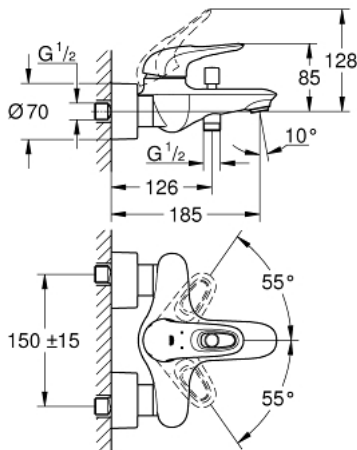

33 591 003 EUROSTYLE SINGLE-LEVER BATH MIXER 1/2"

PRODUCT DESCRIPTION

- Colour: chrome
- wall mounted
- loop metal lever
- GROHE SilkMove 35 mm ceramic cartridge
- with temperature limiter
- GROHE LongLife finish
- adjustable flow rate limiter
- automatic diverter: bath/shower
- mousseur
- shower outlet 1/2" with integrated non-return valve
- covered S-unions
- protected against backflow

33 591 003 EUROSTYLE SINGLE-LEVER BATH MIXER 1/2"

SPARE PARTS, January 2015 – now

- 1: Lever (Spare part-nr. 46940000)
- 2: Cap (Spare part-nr. 46436000)
- 3: Screw coupling (Spare part-nr. 46460000)
- 4: Cartridge (Spare part-nr. 46374000)
- 5: Diverter knob (Spare part-nr. 64309000)
- 6: Mousseur (Spare part-nr. 13952000)
- 7: Diverter (Spare part-nr. 65655000)
- 8: Non-return valve (Spare part-nr. 48276000)
- 9: Screw connection 1/2" (Spare part-nr. 45044000)
- 10: S-union (Spare part-nr. 12693000)
- 11: Special spanner (Spare part-nr. 19377000)*
- 12: Extension set 1/2", 30 mm (Spare part-nr. 46238000)*