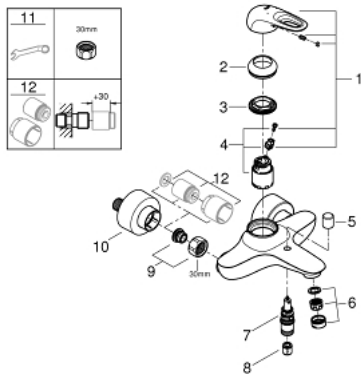

33 591 003 EUROSTYLE SINGLE-LEVER BATH MIXER 1/2"

PRODUCT DESCRIPTION

- Colour: chrome
- wall mounted
- loop metal lever
- GROHE SilkMove 35 mm ceramic cartridge
- with temperature limiter
- GROHE LongLife finish
- adjustable flow rate limiter
- automatic diverter: bath/shower
- mousseur
- shower outlet 1/2" with integrated non-return valve
- covered S-unions
- protected against backflow

33 591 003 EUROSTYLE SINGLE-LEVER BATH MIXER 1/2"

SPARE PARTS, January 2015 – now

- 1: Lever (Spare part-nr. 46940000)
- 2: Cap (Spare part-nr. 46436000)
- 3: Screw coupling (Spare part-nr. 46460000)
- 4: Cartridge (Spare part-nr. 46374000)
- 5: Diverter knob (Spare part-nr. 64309000)
- 6: Mousseur (Spare part-nr. 13952000)
- 7: Diverter (Spare part-nr. 65655000)
- 8: Non-return valve (Spare part-nr. 48276000)
- 9: Screw connection 1/2" (Spare part-nr. 45044000)
- 10: S-union (Spare part-nr. 12693000)
- 11: Special spanner (Spare part-nr. 19377000)*
- 12: Extension set 1/2", 30 mm (Spare part-nr. 46238000)*