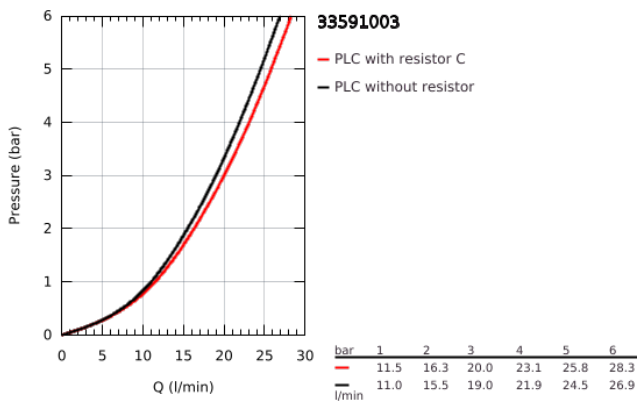

33 591 003 EUROSTYLE SINGLE-LEVER BATH MIXER 1/2"

PRODUCT DESCRIPTION

- Colour: chrome
- wall mounted
- loop metal lever
- GROHE SilkMove 35 mm ceramic cartridge
- with temperature limiter
- GROHE LongLife finish
- adjustable flow rate limiter
- automatic diverter: bath/shower
- mousseur
- shower outlet 1/2" with integrated non-return valve
- covered S-unions
- protected against backflow

33 591 003 EUROSTYLE SINGLE-LEVER BATH MIXER 1/2"

SPARE PARTS, January 2015 – now

- 1: Lever (Spare part-nr. 46940000)
- 2: Cap (Spare part-nr. 46436000)
- 3: Screw coupling (Spare part-nr. 46460000)
- 4: Cartridge (Spare part-nr. 46374000)
- 5: Diverter knob (Spare part-nr. 64309000)
- 6: Mousseur (Spare part-nr. 13952000)
- 7: Diverter (Spare part-nr. 65655000)
- 8: Non-return valve (Spare part-nr. 48276000)
- 9: Screw connection 1/2" (Spare part-nr. 45044000)
- 10: S-union (Spare part-nr. 12693000)
- 11: Special spanner (Spare part-nr. 19377000)*
- 12: Extension set 1/2", 30 mm (Spare part-nr. 46238000)*