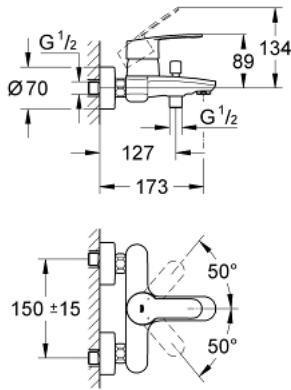

33 591 002 **EUROSTYLE COSMOPOLITAN SINGLE-LEVER BATH MIXER 1/2"**

**PRODUCT DESCRIPTION**

- Colour: chrome
- wall mounted
- GROHE SilkMove 46 mm ceramic cartridge
- GROHE LongLife finish
- adjustable flow rate limiter
- automatic diverter: bath/shower
- mousseur
- integrated non-return valve in shower outlet
- S-unions
- protected against backflow

## 33 591 002 EUROSTYLE COSMOPOLITAN SINGLE-LEVER BATH MIXER 1/2"

### SPARE PARTS, March 2010 – now

1: Lever (Spare part-nr. 46752000)

2: Cap (Spare part-nr. 46427000)

3: Cartridge (Spare part-nr. 46048000)

4: Diverter knob (Spare part-nr. 64309000)

5: Diverter (Spare part-nr. 65655000)

6: Non-return valve (Spare part-nr. 08565000)

7: Mousseur (Spare part-nr. 13941000)

8: Screw connection 1/2" (Spare part-nr. 45044000)

9: S-union (Spare part-nr. 12662000)

10: Temperature limiter (Spare part-nr. 46308000)\*