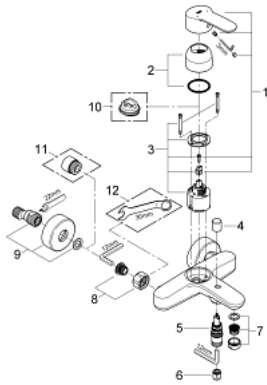

33 591 002 **EUROSTYLE COSMOPOLITAN SINGLE-LEVER BATH MIXER 1/2"**

**PRODUCT DESCRIPTION**

- Colour: chrome
- wall mounted
- GROHE SilkMove 46 mm ceramic cartridge
- GROHE LongLife finish
- adjustable flow rate limiter
- automatic diverter: bath/shower
- mousseur
- integrated non-return valve in shower outlet
- S-unions
- protected against backflow

### SPARE PARTS, March 2010 – now

1: Lever (Spare part-nr. 46752000)

2: Cap (Spare part-nr. 46427000)

3: Cartridge (Spare part-nr. 46048000)

4: Diverter knob (Spare part-nr. 64309000)

5: Diverter (Spare part-nr. 65655000)

6: Non-return valve (Spare part-nr. 08565000)

7: Mousseur (Spare part-nr. 13941000)

8: Screw connection 1/2" (Spare part-nr. 45044000)

9: S-union (Spare part-nr. 12662000)

10: Temperature limiter (Spare part-nr. 46308000)\*

11: Extension 3/4", 20 mm (Spare part-nr. 0713000M)\*

12: Special spanner (Spare part-nr. 19377000)\*

\* Optional accessories