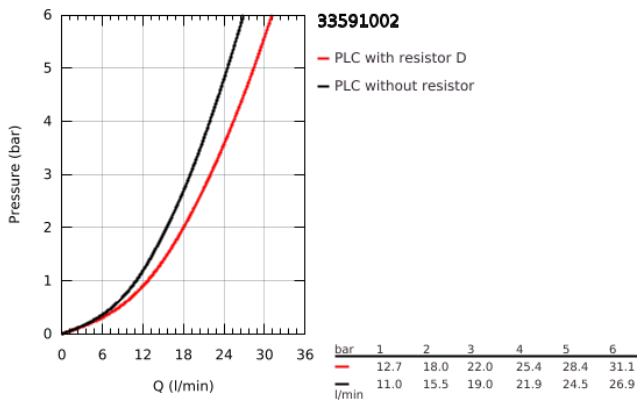

33 591 002 **EUROSTYLE COSMOPOLITAN SINGLE-LEVER BATH MIXER 1/2"**

**PRODUCT DESCRIPTION**

- Colour: chrome
- wall mounted
- GROHE SilkMove 46 mm ceramic cartridge
- GROHE LongLife finish
- adjustable flow rate limiter
- automatic diverter: bath/shower
- mousseur
- integrated non-return valve in shower outlet
- S-unions
- protected against backflow

## 33 591 002 EUROSTYLE COSMOPOLITAN SINGLE-LEVER BATH MIXER 1/2"