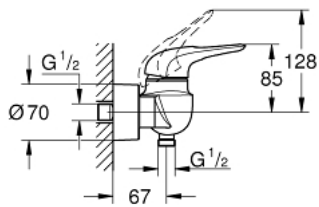

## 33 590 LS3 EUROSTYLE SINGLE-LEVER SHOWER MIXER 1/2"

### PRODUCT DESCRIPTION

- Colour: moon white/chrome
- wall mounted
- loop metal lever
- GROHE SilkMove 35 mm ceramic cartridge
- with temperature limiter
- GROHE LongLife finish
- adjustable flow rate limiter
- shower outlet 1/2" with integrated non-return valve
- covered S-unions
- metal wall escutcheons
- protected against backflow
- GROHE LongLife finish

### SPARE PARTS, January 2015 – now

1: Lever (Spare part-nr. 46940LS0)

2: Cap (Spare part-nr. 46436000)

3: Screw coupling (Spare part-nr. 46460000)

4: Cartridge (Spare part-nr. 46374000)

5: Non-return valve (Spare part-nr. 48276000)