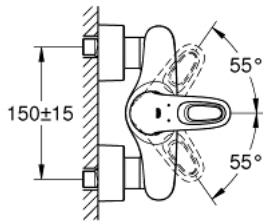

## 33 590 LS3 EUROSTYLE SINGLE-LEVER SHOWER MIXER 1/2"

### PRODUCT DESCRIPTION

- Colour: moon white/chrome
- wall mounted
- loop metal lever
- GROHE SilkMove 35 mm ceramic cartridge
- with temperature limiter
- GROHE LongLife finish
- adjustable flow rate limiter
- shower outlet 1/2" with integrated non-return valve
- covered S-unions
- metal wall escutcheons
- protected against backflow
- GROHE LongLife finish

### SPARE PARTS, January 2015 – now

1: Lever (Spare part-nr. 46940LS0)

2: Cap (Spare part-nr. 46436000)

3: Screw coupling (Spare part-nr. 46460000)

4: Cartridge (Spare part-nr. 46374000)

5: Non-return valve (Spare part-nr. 48276000)