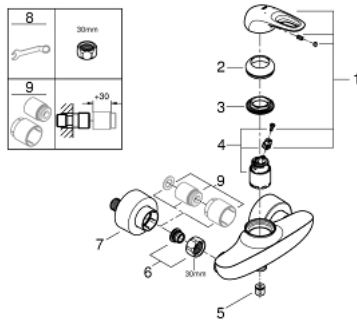

## 33 590 LS3 EUROSTYLE SINGLE-LEVER SHOWER MIXER 1/2"

### PRODUCT DESCRIPTION

- Colour: moon white/chrome
- wall mounted
- loop metal lever
- GROHE SilkMove 35 mm ceramic cartridge
- with temperature limiter
- GROHE LongLife finish
- adjustable flow rate limiter
- shower outlet 1/2" with integrated non-return valve
- covered S-unions
- metal wall escutcheons
- protected against backflow
- GROHE LongLife finish

### SPARE PARTS, January 2015 – now

1: Lever (Spare part-nr. 46940LS0)

2: Cap (Spare part-nr. 46436000)

3: Screw coupling (Spare part-nr. 46460000)

4: Cartridge (Spare part-nr. 46374000)

5: Non-return valve (Spare part-nr. 48276000)

6: Screw connection 1/2" (Spare part-nr. 45044000)

7: S-union (Spare part-nr. 12693LS0)

8: Socket Spanner (Spare part-nr. 19332000)\*

9: Extension set 1/2", 30 mm (Spare part-nr. 46238000)\*

\* Optional accessories