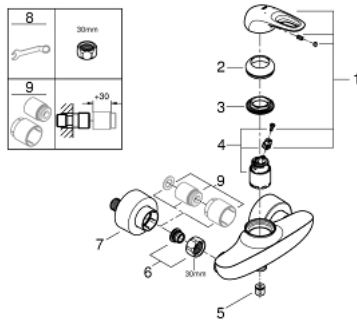

33 590 003 EUROSTYLE SINGLE-LEVER SHOWER MIXER 1/2"

PRODUCT DESCRIPTION

- Colour: chrome
- wall mounted
- loop metal lever
- GROHE SilkMove 35 mm ceramic cartridge
- with temperature limiter
- GROHE LongLife finish
- adjustable flow rate limiter
- shower outlet 1/2" with integrated non-return valve
- covered S-unions
- protected against backflow

33 590 003 EUROSTYLE SINGLE-LEVER SHOWER MIXER 1/2"

SPARE PARTS, January 2015 – now

1: Lever (Spare part-nr. 46940000)

2: Cap (Spare part-nr. 46436000)

3: Screw coupling (Spare part-nr. 46460000)

4: Cartridge (Spare part-nr. 46374000)

5: Non-return valve (Spare part-nr. 48276000)

6: Screw connection 1/2" (Spare part-nr. 45044000)

7: S-union (Spare part-nr. 12693000)

8: Special spanner (Spare part-nr. 19377000)*

9: Extension set 1/2", 30 mm (Spare part-nr. 46238000)*