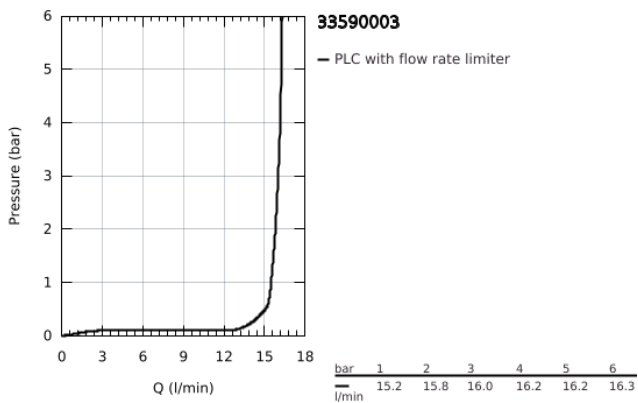

33 590 003 EUROSTYLE SINGLE-LEVER SHOWER MIXER 1/2"

PRODUCT DESCRIPTION

- Colour: chrome
- wall mounted
- loop metal lever
- GROHE SilkMove 35 mm ceramic cartridge
- with temperature limiter
- GROHE LongLife finish
- adjustable flow rate limiter
- shower outlet 1/2" with integrated non-return valve
- covered S-unions
- protected against backflow

33 590 003 EUROSTYLE SINGLE-LEVER SHOWER MIXER 1/2"

SPARE PARTS, January 2015 – now

1: Lever (Spare part-nr. 46940000)

2: Cap (Spare part-nr. 46436000)

3: Screw coupling (Spare part-nr. 46460000)

4: Cartridge (Spare part-nr. 46374000)

5: Non-return valve (Spare part-nr. 48276000)

6: Screw connection 1/2" (Spare part-nr. 45044000)

7: S-union (Spare part-nr. 12693000)

8: Special spanner (Spare part-nr. 19377000)*

9: Extension set 1/2", 30 mm (Spare part-nr. 46238000)*