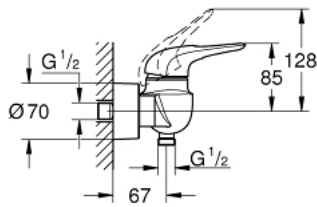

33 590 003 EUROSTYLE SINGLE-LEVER SHOWER MIXER 1/2"

PRODUCT DESCRIPTION

- Colour: chrome
- wall mounted
- loop metal lever
- GROHE SilkMove 35 mm ceramic cartridge
- with temperature limiter
- GROHE LongLife finish
- adjustable flow rate limiter
- shower outlet 1/2" with integrated non-return valve
- covered S-unions
- protected against backflow

33 590 003 EUROSTYLE SINGLE-LEVER SHOWER MIXER 1/2"

SPARE PARTS, January 2015 – now

1: Lever (Spare part-nr. 46940000)

2: Cap (Spare part-nr. 46436000)

3: Screw coupling (Spare part-nr. 46460000)

4: Cartridge (Spare part-nr. 46374000)

5: Non-return valve (Spare part-nr. 48276000)

6: Screw connection 1/2" (Spare part-nr. 45044000)

7: S-union (Spare part-nr. 12693000)

8: Special spanner (Spare part-nr. 19377000)*

9: Extension set 1/2", 30 mm (Spare part-nr. 46238000)*