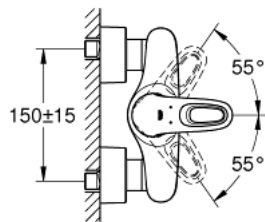

33 590 003 EUROSTYLE SINGLE-LEVER SHOWER MIXER 1/2"

PRODUCT DESCRIPTION

- Colour: chrome
- wall mounted
- loop metal lever
- GROHE SilkMove 35 mm ceramic cartridge
- with temperature limiter
- GROHE LongLife finish
- adjustable flow rate limiter
- shower outlet 1/2" with integrated non-return valve
- covered S-unions
- protected against backflow

33 590 003 EUROSTYLE SINGLE-LEVER SHOWER MIXER 1/2"

SPARE PARTS, January 2015 – now

1: Lever (Spare part-nr. 46940000)

2: Cap (Spare part-nr. 46436000)

3: Screw coupling (Spare part-nr. 46460000)

4: Cartridge (Spare part-nr. 46374000)

5: Non-return valve (Spare part-nr. 48276000)

6: Screw connection 1/2" (Spare part-nr. 45044000)

7: S-union (Spare part-nr. 12693000)

8: Special spanner (Spare part-nr. 19377000)*

9: Extension set 1/2", 30 mm (Spare part-nr. 46238000)*