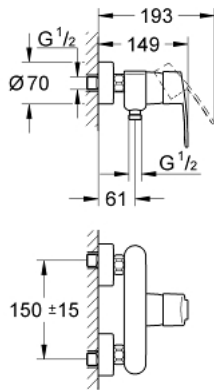

33 590 002 **EUROSTYLE COSMOPOLITAN SINGLE-LEVER SHOWER MIXER 1/2"**

PRODUCT DESCRIPTION

- Colour: chrome
- wall mounted
- GROHE SilkMove 46 mm ceramic cartridge
- GROHE LongLife finish
- adjustable flow rate limiter
- shower bottom outlet 1/2"
- integrated non-return valve
- S-unions
- protected against backflow

33 590 002 EUROSTYLE COSMOPOLITAN SINGLE-LEVER SHOWER MIXER 1/2"

SPARE PARTS, March 2010 – now

- 1: Lever (Spare part-nr. 46752000)
- 2: Cap (Spare part-nr. 46427000)
- 3: Cartridge (Spare part-nr. 46048000)
- 4: Screw connection 1/2" (Spare part-nr. 45044000)
- 5: S-union (Spare part-nr. 12662000)
- 6: Non-return valve (Spare part-nr. 08565000)
- 7: Temperature limiter (Spare part-nr. 46308000)*
- 8: Extension 3/4", 20 mm (Spare part-nr. 0713000M)*
- 9: Plastic tray (Spare part-nr. 18383002)*
- 10: Special spanner (Spare part-nr. 19377000)*