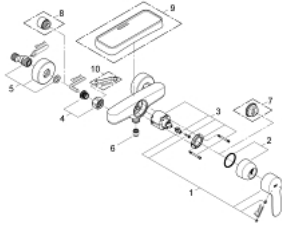

33 590 002 **EUROSTYLE COSMOPOLITAN SINGLE-LEVER SHOWER MIXER 1/2"**

PRODUCT DESCRIPTION

- Colour: chrome
- wall mounted
- GROHE SilkMove 46 mm ceramic cartridge
- GROHE LongLife finish
- adjustable flow rate limiter
- shower bottom outlet 1/2"
- integrated non-return valve
- S-unions
- protected against backflow

33 590 002 EUROSTYLE COSMOPOLITAN SINGLE-LEVER SHOWER MIXER 1/2"

SPARE PARTS, March 2010 – now

- 1: Lever (Spare part-nr. 46752000)
- 2: Cap (Spare part-nr. 46427000)
- 3: Cartridge (Spare part-nr. 46048000)
- 4: Screw connection 1/2" (Spare part-nr. 45044000)
- 5: S-union (Spare part-nr. 12662000)
- 6: Non-return valve (Spare part-nr. 08565000)
- 7: Temperature limiter (Spare part-nr. 46308000)*
- 8: Extension 3/4", 20 mm (Spare part-nr. 0713000M)*
- 9: Plastic tray (Spare part-nr. 18383002)*
- 10: Special spanner (Spare part-nr. 19377000)*