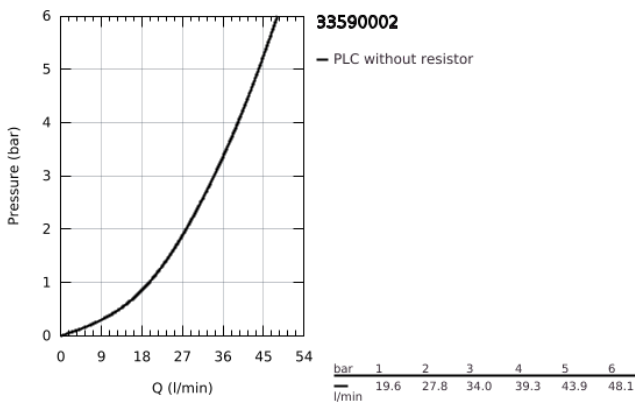

33 590 002 **EUROSTYLE COSMOPOLITAN SINGLE-LEVER SHOWER MIXER 1/2"**

PRODUCT DESCRIPTION

- Colour: chrome
- wall mounted
- GROHE SilkMove 46 mm ceramic cartridge
- GROHE LongLife finish
- adjustable flow rate limiter
- shower bottom outlet 1/2"
- integrated non-return valve
- S-unions
- protected against backflow

33 590 002 EUROSTYLE COSMOPOLITAN SINGLE-LEVER SHOWER MIXER 1/2"

SPARE PARTS, March 2010 – now

- 1: Lever (Spare part-nr. 46752000)
- 2: Cap (Spare part-nr. 46427000)
- 3: Cartridge (Spare part-nr. 46048000)
- 4: Screw connection 1/2" (Spare part-nr. 45044000)
- 5: S-union (Spare part-nr. 12662000)
- 6: Non-return valve (Spare part-nr. 08565000)
- 7: Temperature limiter (Spare part-nr. 46308000)*
- 8: Extension 3/4", 20 mm (Spare part-nr. 0713000M)*
- 9: Plastic tray (Spare part-nr. 18383002)*
- 10: Special spanner (Spare part-nr. 19377000)*