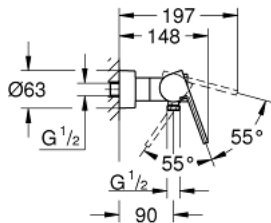

### 33 577 DC3 GROHE PLUS SINGLE-LEVER SHOWER MIXER 1/2"

#### PRODUCT DESCRIPTION

- Colour: supersteel
- wall mounted
- GROHE SilkMove 35 mm ceramic cartridge
- with temperature limiter
- GROHE LongLife finish
- 1/2" shower outlet
- integrated non-return valve
- covered S-unions
- protected against backflow

### 33 577 DC3 GROHE PLUS SINGLE-LEVER SHOWER MIXER 1/2"

**SPARE PARTS**, January 2019 – now

- 1: Lever (Spare part-nr. 48450DC0)
  - 2: Cartridge (Spare part-nr. 46374000)
  - 3: Non-return valve (Spare part-nr. 08565000)
  - 4: Screw connection 1/2" (Spare part-nr. 45044DC0)
  - 5: S-union (Spare part-nr. 48453DC0)
  - 6: Extension set 1/2", 30 mm (Spare part-nr. 46238000)\*
  - 7: Socket Spanner (Spare part-nr. 19332000)\*
  - 8: Special spanner (Spare part-nr. 19377000)\*
- \* Optional accessories