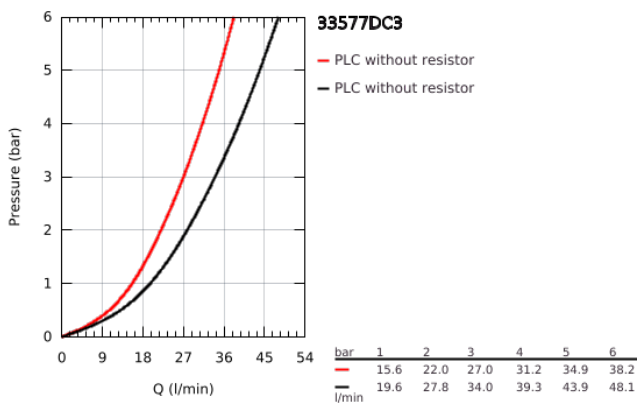

### 33 577 DC3 GROHE PLUS SINGLE-LEVER SHOWER MIXER 1/2"

#### PRODUCT DESCRIPTION

- Colour: supersteel
- wall mounted
- GROHE SilkMove 35 mm ceramic cartridge
- with temperature limiter
- GROHE LongLife finish
- 1/2" shower outlet
- integrated non-return valve
- covered S-unions
- protected against backflow

### 33 577 DC3 GROHE PLUS SINGLE-LEVER SHOWER MIXER 1/2"

**SPARE PARTS**, January 2019 – now

- 1: Lever (Spare part-nr. 48450DC0)
  - 2: Cartridge (Spare part-nr. 46374000)
  - 3: Non-return valve (Spare part-nr. 08565000)
  - 4: Screw connection 1/2" (Spare part-nr. 45044DC0)
  - 5: S-union (Spare part-nr. 48453DC0)
  - 6: Extension set 1/2", 30 mm (Spare part-nr. 46238000)\*
  - 7: Socket Spanner (Spare part-nr. 19332000)\*
  - 8: Special spanner (Spare part-nr. 19377000)\*
- \* Optional accessories