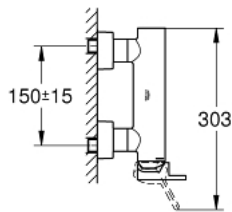

### 33 577 DC3 GROHE PLUS SINGLE-LEVER SHOWER MIXER 1/2"

#### PRODUCT DESCRIPTION

- Colour: supersteel
- wall mounted
- GROHE SilkMove 35 mm ceramic cartridge
- with temperature limiter
- GROHE LongLife finish
- 1/2" shower outlet
- integrated non-return valve
- covered S-unions
- protected against backflow

### 33 577 DC3 GROHE PLUS SINGLE-LEVER SHOWER MIXER 1/2"

**SPARE PARTS**, January 2019 – now

- 1: Lever (Spare part-nr. 48450DC0)
  - 2: Cartridge (Spare part-nr. 46374000)
  - 3: Non-return valve (Spare part-nr. 08565000)
  - 4: Screw connection 1/2" (Spare part-nr. 45044DC0)
  - 5: S-union (Spare part-nr. 48453DC0)
  - 6: Extension set 1/2", 30 mm (Spare part-nr. 46238000)\*
  - 7: Socket Spanner (Spare part-nr. 19332000)\*
  - 8: Special spanner (Spare part-nr. 19377000)\*
- \* Optional accessories