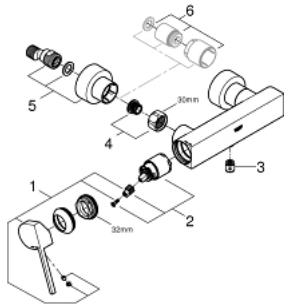

33 577 AL3 GROHE PLUS SINGLE-LEVER SHOWER MIXER 1/2"

PRODUCT DESCRIPTION

- Colour: brushed hard graphite
- wall mounted
- GROHE SilkMove 35 mm ceramic cartridge
- with temperature limiter
- GROHE LongLife finish
- 1/2" shower outlet
- integrated non-return valve
- covered S-unions
- protected against backflow

33 577 AL3 GROHE PLUS SINGLE-LEVER SHOWER MIXER 1/2"

SPARE PARTS, March 2019 – now

- 1: Lever (Spare part-nr. 48450AL0)
- 2: Cartridge (Spare part-nr. 46374000)
- 3: Non-return valve (Spare part-nr. 08565000)
- 4: Screw connection 1/2" (Spare part-nr. 45044AL0)
- 5: S-union (Spare part-nr. 48453AL0)
- 6: Extension set 1/2", 30 mm (Spare part-nr. 46238000)*
- 7: Socket Spanner (Spare part-nr. 19332000)*
- 8: Special spanner (Spare part-nr. 19377000)*