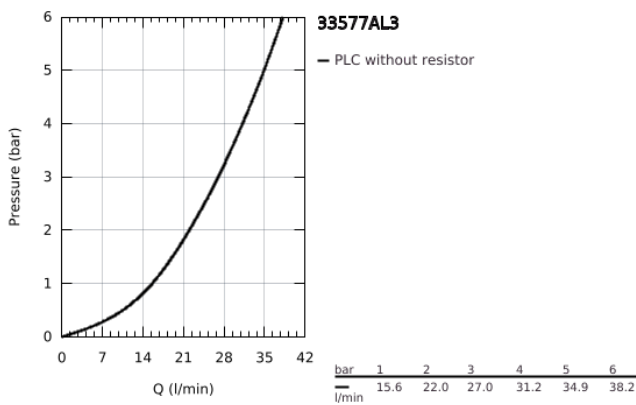

33 577 AL3 GROHE PLUS SINGLE-LEVER SHOWER MIXER 1/2"

PRODUCT DESCRIPTION

- Colour: brushed hard graphite
- wall mounted
- GROHE SilkMove 35 mm ceramic cartridge
- with temperature limiter
- GROHE LongLife finish
- 1/2" shower outlet
- integrated non-return valve
- covered S-unions
- protected against backflow

33 577 AL3 GROHE PLUS SINGLE-LEVER SHOWER MIXER 1/2"

SPARE PARTS, March 2019 – now

- 1: Lever (Spare part-nr. 48450AL0)
- 2: Cartridge (Spare part-nr. 46374000)
- 3: Non-return valve (Spare part-nr. 08565000)
- 4: Screw connection 1/2" (Spare part-nr. 45044AL0)
- 5: S-union (Spare part-nr. 48453AL0)
- 6: Extension set 1/2", 30 mm (Spare part-nr. 46238000)*
- 7: Socket Spanner (Spare part-nr. 19332000)*
- 8: Special spanner (Spare part-nr. 19377000)*