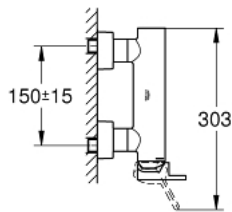

33 577 AL3 GROHE PLUS SINGLE-LEVER SHOWER MIXER 1/2"

PRODUCT DESCRIPTION

- Colour: brushed hard graphite
- wall mounted
- GROHE SilkMove 35 mm ceramic cartridge
- with temperature limiter
- GROHE LongLife finish
- 1/2" shower outlet
- integrated non-return valve
- covered S-unions
- protected against backflow

33 577 AL3 GROHE PLUS SINGLE-LEVER SHOWER MIXER 1/2"

SPARE PARTS, March 2019 – now

- 1: Lever (Spare part-nr. 48450AL0)
- 2: Cartridge (Spare part-nr. 46374000)
- 3: Non-return valve (Spare part-nr. 08565000)
- 4: Screw connection 1/2" (Spare part-nr. 45044AL0)
- 5: S-union (Spare part-nr. 48453AL0)
- 6: Extension set 1/2", 30 mm (Spare part-nr. 46238000)*
- 7: Socket Spanner (Spare part-nr. 19332000)*
- 8: Special spanner (Spare part-nr. 19377000)*