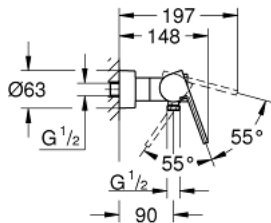

33 577 AL3 GROHE PLUS SINGLE-LEVER SHOWER MIXER 1/2"

PRODUCT DESCRIPTION

- Colour: brushed hard graphite
- wall mounted
- GROHE SilkMove 35 mm ceramic cartridge
- with temperature limiter
- GROHE LongLife finish
- 1/2" shower outlet
- integrated non-return valve
- covered S-unions
- protected against backflow

33 577 AL3 GROHE PLUS SINGLE-LEVER SHOWER MIXER 1/2"

SPARE PARTS, March 2019 – now

- 1: Lever (Spare part-nr. 48450AL0)
- 2: Cartridge (Spare part-nr. 46374000)
- 3: Non-return valve (Spare part-nr. 08565000)
- 4: Screw connection 1/2" (Spare part-nr. 45044AL0)
- 5: S-union (Spare part-nr. 48453AL0)
- 6: Extension set 1/2", 30 mm (Spare part-nr. 46238000)*
- 7: Socket Spanner (Spare part-nr. 19332000)*
- 8: Special spanner (Spare part-nr. 19377000)*