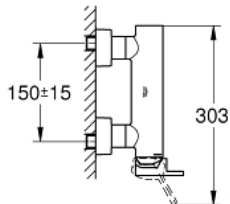

33 577 003 GROHE PLUS SINGLE-LEVER SHOWER MIXER 1/2"

PRODUCT DESCRIPTION

- Colour: chrome
- wall mounted
- GROHE SilkMove 35 mm ceramic cartridge
- with temperature limiter
- GROHE LongLife finish
- 1/2" shower outlet
- integrated non-return valve
- covered S-unions
- protected against backflow

33 577 003 GROHE PLUS SINGLE-LEVER SHOWER MIXER 1/2"

SPARE PARTS, August 2018 – now

- 1: Lever (Spare part-nr. 48450000)
 - 2: Cartridge (Spare part-nr. 46374000)
 - 3: Non-return valve (Spare part-nr. 08565000)
 - 4: Screw connection 1/2" (Spare part-nr. 45044000)
 - 5: S-union (Spare part-nr. 48453000)
 - 6: Extension set 1/2", 30 mm (Spare part-nr. 46238000)*
 - 7: Socket Spanner (Spare part-nr. 19332000)*
 - 8: Special spanner (Spare part-nr. 19377000)*
- * Optional accessories