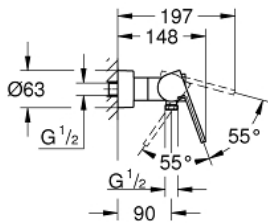

33 577 003 GROHE PLUS SINGLE-LEVER SHOWER MIXER 1/2"

PRODUCT DESCRIPTION

- Colour: chrome
- wall mounted
- GROHE SilkMove 35 mm ceramic cartridge
- with temperature limiter
- GROHE LongLife finish
- 1/2" shower outlet
- integrated non-return valve
- covered S-unions
- protected against backflow

33 577 003 GROHE PLUS SINGLE-LEVER SHOWER MIXER 1/2"

SPARE PARTS, August 2018 – now

- 1: Lever (Spare part-nr. 48450000)
 - 2: Cartridge (Spare part-nr. 46374000)
 - 3: Non-return valve (Spare part-nr. 08565000)
 - 4: Screw connection 1/2" (Spare part-nr. 45044000)
 - 5: S-union (Spare part-nr. 48453000)
 - 6: Extension set 1/2", 30 mm (Spare part-nr. 46238000)*
 - 7: Socket Spanner (Spare part-nr. 19332000)*
 - 8: Special spanner (Spare part-nr. 19377000)*
- * Optional accessories