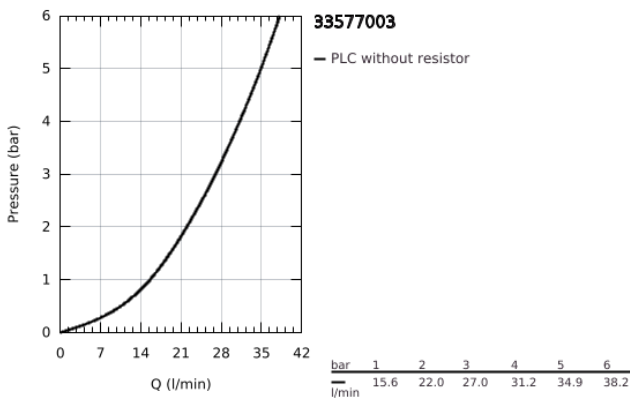

33 577 003 GROHE PLUS SINGLE-LEVER SHOWER MIXER 1/2"

PRODUCT DESCRIPTION

- Colour: chrome
- wall mounted
- GROHE SilkMove 35 mm ceramic cartridge
- with temperature limiter
- GROHE LongLife finish
- 1/2" shower outlet
- integrated non-return valve
- covered S-unions
- protected against backflow

33 577 003 GROHE PLUS SINGLE-LEVER SHOWER MIXER 1/2"

SPARE PARTS, August 2018 – now

- 1: Lever (Spare part-nr. 48450000)
 - 2: Cartridge (Spare part-nr. 46374000)
 - 3: Non-return valve (Spare part-nr. 08565000)
 - 4: Screw connection 1/2" (Spare part-nr. 45044000)
 - 5: S-union (Spare part-nr. 48453000)
 - 6: Extension set 1/2", 30 mm (Spare part-nr. 46238000)*
 - 7: Socket Spanner (Spare part-nr. 19332000)*
 - 8: Special spanner (Spare part-nr. 19377000)*
- * Optional accessories