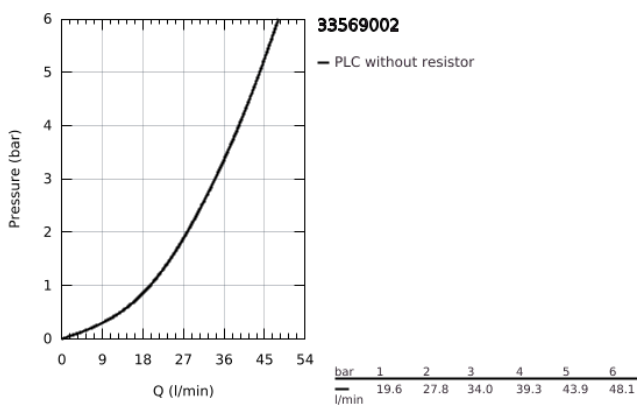

33 569 002 **EURODISC COSMOPOLITAN SINGLE-LEVER SHOWER MIXER 1/2"**

**PRODUCT DESCRIPTION**

- Colour: chrome
- wall mounted
- GROHE SilkMove 46 mm ceramic cartridge
- GROHE LongLife finish
- adjustable flow rate limiter
- shower bottom outlet 1/2"
- integrated non-return valve
- S-unions
- protected against backflow

## 33 569 002 EURODISC COSMOPOLITAN SINGLE-LEVER SHOWER MIXER 1/2"

### SPARE PARTS, March 2010 – now

- 1: Lever (Spare part-nr. 46743000)
- 2: Cap (Spare part-nr. 46427000)
- 3: Cartridge (Spare part-nr. 46048000)
- 4: Screw connection 1/2" (Spare part-nr. 45044000)
- 5: S-union (Spare part-nr. 12662000)
- 6: Non-return valve (Spare part-nr. 08565000)
- 7: Temperature limiter (Spare part-nr. 46308000)\*
- 8: Extension 3/4", 20 mm (Spare part-nr. 0713000M)\*
- 9: Special spanner (Spare part-nr. 19377000)\*