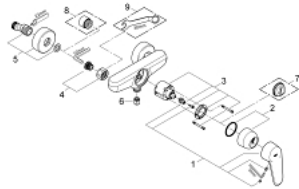

33 569 002 **EURODISC COSMOPOLITAN SINGLE-LEVER SHOWER MIXER 1/2"**

**PRODUCT DESCRIPTION**

- Colour: chrome
- wall mounted
- GROHE SilkMove 46 mm ceramic cartridge
- GROHE LongLife finish
- adjustable flow rate limiter
- shower bottom outlet 1/2"
- integrated non-return valve
- S-unions
- protected against backflow

## 33 569 002 EURODISC COSMOPOLITAN SINGLE-LEVER SHOWER MIXER 1/2"

### SPARE PARTS, March 2010 – now

- 1: Lever (Spare part-nr. 46743000)
- 2: Cap (Spare part-nr. 46427000)
- 3: Cartridge (Spare part-nr. 46048000)
- 4: Screw connection 1/2" (Spare part-nr. 45044000)
- 5: S-union (Spare part-nr. 12662000)
- 6: Non-return valve (Spare part-nr. 08565000)
- 7: Temperature limiter (Spare part-nr. 46308000)\*
- 8: Extension 3/4", 20 mm (Spare part-nr. 0713000M)\*
- 9: Special spanner (Spare part-nr. 19377000)\*