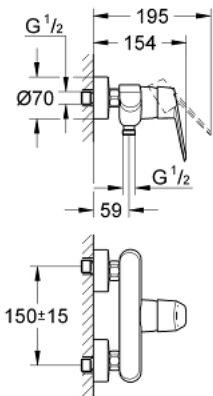

33 569 002 **EURODISC COSMOPOLITAN SINGLE-LEVER SHOWER MIXER 1/2"**

**PRODUCT DESCRIPTION**

- Colour: chrome
- wall mounted
- GROHE SilkMove 46 mm ceramic cartridge
- GROHE LongLife finish
- adjustable flow rate limiter
- shower bottom outlet 1/2"
- integrated non-return valve
- S-unions
- protected against backflow

## 33 569 002 EURODISC COSMOPOLITAN SINGLE-LEVER SHOWER MIXER 1/2"

### SPARE PARTS, March 2010 – now

- 1: Lever (Spare part-nr. 46743000)
- 2: Cap (Spare part-nr. 46427000)
- 3: Cartridge (Spare part-nr. 46048000)
- 4: Screw connection 1/2" (Spare part-nr. 45044000)
- 5: S-union (Spare part-nr. 12662000)
- 6: Non-return valve (Spare part-nr. 08565000)
- 7: Temperature limiter (Spare part-nr. 46308000)\*
- 8: Extension 3/4", 20 mm (Spare part-nr. 0713000M)\*
- 9: Special spanner (Spare part-nr. 19377000)\*