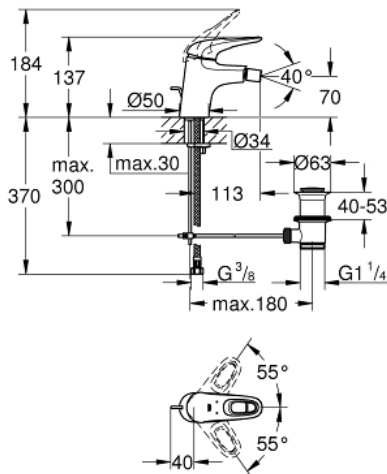

## 33 565 LS3 EUROSTYLE SINGLE-LEVER BIDET MIXER 1/2" S-SIZE

### PRODUCT DESCRIPTION

- Colour: moon white/chrome
- loop metal lever
- GROHE SilkMove 35 mm ceramic cartridge
- adjustable flow rate limiter
- with temperature limiter
- GROHE LongLife finish
- GROHE EcoJoy - less water, perfect flow
- maximum flow rate (at 3 bar): 5 l/min
- GROHE FastFixation installation system
- with ball joint
- pop-up waste set 1 1/4"
- flexible connection hoses

### SPARE PARTS, January 2015 – now

- 1: Lever (Spare part-nr. 46938LS0)
  - 2: Cap (Spare part-nr. 46492000)
  - 3: Screw coupling (Spare part-nr. 46460000)
  - 4: Cartridge (Spare part-nr. 46374000)
  - 5: Pop-up rod (Spare part-nr. 46739000)
  - 6: Mousseur (Spare part-nr. 13998000)
  - 7: Shank mounting kit (Spare part-nr. 46671000)
  - 8: Waste set 1 1/4" (Spare part-nr. 28910000)
  - 8.1: Plug (Spare part-nr. 07182000)
  - 8.2: Eccentric rod (Spare part-nr. 07052000)
  - 9: Eccentric rod (Spare part-nr. 07341000)\*
  - 10: Socket Spanner (Spare part-nr. 19332000)\*
  - 11: Mounting wrench (Spare part-nr. 19017000)\*
- \* Optional accessories