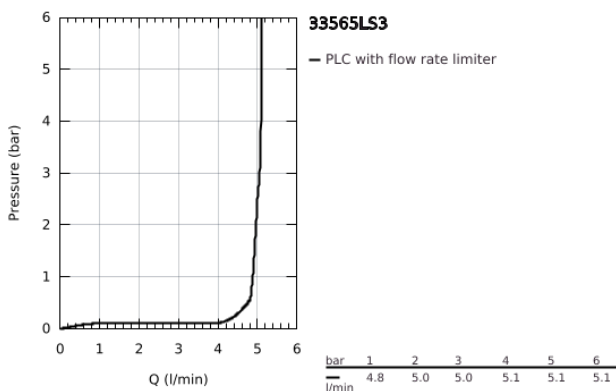

## 33 565 LS3 EUROSTYLE SINGLE-LEVER BIDET MIXER 1/2" S-SIZE

### PRODUCT DESCRIPTION

- Colour: moon white/chrome
- loop metal lever
- GROHE SilkMove 35 mm ceramic cartridge
- adjustable flow rate limiter
- with temperature limiter
- GROHE LongLife finish
- GROHE EcoJoy - less water, perfect flow
- maximum flow rate (at 3 bar): 5 l/min
- GROHE FastFixation installation system
- with ball joint
- pop-up waste set 1 1/4"
- flexible connection hoses