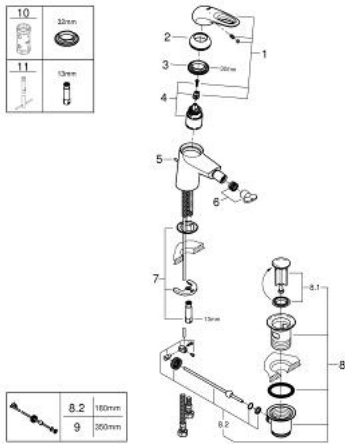

## 33 565 LS3 EUROSTYLE SINGLE-LEVER BIDET MIXER 1/2" S-SIZE

### PRODUCT DESCRIPTION

- Colour: moon white/chrome
- loop metal lever
- GROHE SilkMove 35 mm ceramic cartridge
- adjustable flow rate limiter
- with temperature limiter
- GROHE LongLife finish
- GROHE EcoJoy - less water, perfect flow
- maximum flow rate (at 3 bar): 5 l/min
- GROHE FastFixation installation system
- with ball joint
- pop-up waste set 1 1/4"
- flexible connection hoses

### SPARE PARTS, January 2015 – now

- 1: Lever (Spare part-nr. 46938LS0)
  - 2: Cap (Spare part-nr. 46492000)
  - 3: Screw coupling (Spare part-nr. 46460000)
  - 4: Cartridge (Spare part-nr. 46374000)
  - 5: Pop-up rod (Spare part-nr. 46739000)
  - 6: Mousseur (Spare part-nr. 13998000)
  - 7: Shank mounting kit (Spare part-nr. 46671000)
  - 8: Waste set 1 1/4" (Spare part-nr. 28910000)
  - 8.1: Plug (Spare part-nr. 07182000)
  - 8.2: Eccentric rod (Spare part-nr. 07052000)
  - 9: Eccentric rod (Spare part-nr. 07341000)\*
  - 10: Socket Spanner (Spare part-nr. 19332000)\*
  - 11: Mounting wrench (Spare part-nr. 19017000)\*
- \* Optional accessories