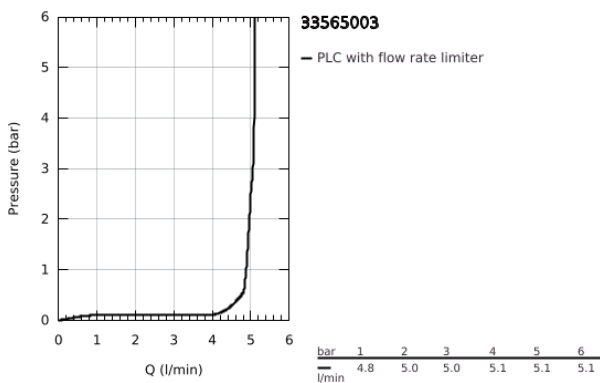

33 565 003 **EUROSTYLE SINGLE-LEVER BIDET MIXER 1/2"**
S-SIZE

PRODUCT DESCRIPTION

- Colour: chrome
- loop metal lever
- GROHE SilkMove 35 mm ceramic cartridge
- adjustable flow rate limiter
- with temperature limiter
- GROHE LongLife finish
- GROHE EcoJoy - less water, perfect flow
- maximum flow rate (at 3 bar): 5 l/min
- GROHE FastFixation installation system
- with ball joint
- pop-up waste set 1 1/4"
- flexible connection hoses

33 565 003 EUROSTYLE SINGLE-LEVER BIDET MIXER 1/2" S-SIZE

SPARE PARTS, January 2015 – now

- 1: Lever (Spare part-nr. 46938000)
 - 2: Cap (Spare part-nr. 46492000)
 - 3: Screw coupling (Spare part-nr. 46460000)
 - 4: Cartridge (Spare part-nr. 46374000)
 - 5: Pop-up rod (Spare part-nr. 46739000)
 - 6: Mousseur (Spare part-nr. 13998000)
 - 7: Shank mounting kit (Spare part-nr. 46671000)
 - 8: Waste set 1 1/4" (Spare part-nr. 28910000)
 - 8.1: Plug (Spare part-nr. 07182000)
 - 8.2: Eccentric rod (Spare part-nr. 07052000)
 - 9: Eccentric rod (Spare part-nr. 07341000)*
 - 10: Socket Spanner (Spare part-nr. 19332000)*
 - 11: Mounting wrench (Spare part-nr. 19017000)*
- * Optional accessories