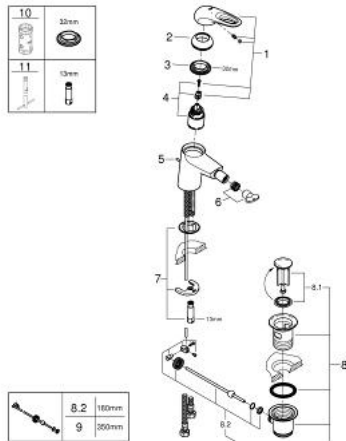

33 565 003 **EUROSTYLE SINGLE-LEVER BIDET MIXER 1/2"**
S-SIZE

PRODUCT DESCRIPTION

- Colour: chrome
- loop metal lever
- GROHE SilkMove 35 mm ceramic cartridge
- adjustable flow rate limiter
- with temperature limiter
- GROHE LongLife finish
- GROHE EcoJoy - less water, perfect flow
- maximum flow rate (at 3 bar): 5 l/min
- GROHE FastFixation installation system
- with ball joint
- pop-up waste set 1 1/4"
- flexible connection hoses

33 565 003 EUROSTYLE SINGLE-LEVER BIDET MIXER 1/2" S-SIZE

SPARE PARTS, January 2015 – now

- 1: Lever (Spare part-nr. 46938000)
 - 2: Cap (Spare part-nr. 46492000)
 - 3: Screw coupling (Spare part-nr. 46460000)
 - 4: Cartridge (Spare part-nr. 46374000)
 - 5: Pop-up rod (Spare part-nr. 46739000)
 - 6: Mousseur (Spare part-nr. 13998000)
 - 7: Shank mounting kit (Spare part-nr. 46671000)
 - 8: Waste set 1 1/4" (Spare part-nr. 28910000)
 - 8.1: Plug (Spare part-nr. 07182000)
 - 8.2: Eccentric rod (Spare part-nr. 07052000)
 - 9: Eccentric rod (Spare part-nr. 07341000)*
 - 10: Socket Spanner (Spare part-nr. 19332000)*
 - 11: Mounting wrench (Spare part-nr. 19017000)*
- * Optional accessories