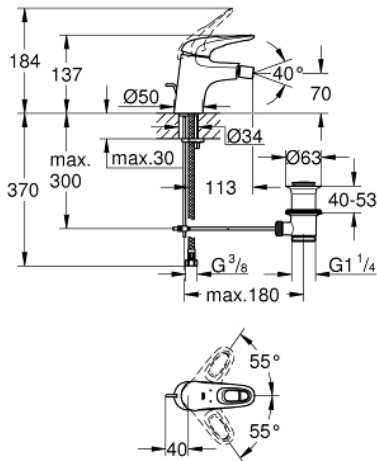

33 565 003 **EUROSTYLE SINGLE-LEVER BIDET MIXER 1/2"**
S-SIZE

PRODUCT DESCRIPTION

- Colour: chrome
- loop metal lever
- GROHE SilkMove 35 mm ceramic cartridge
- adjustable flow rate limiter
- with temperature limiter
- GROHE LongLife finish
- GROHE EcoJoy - less water, perfect flow
- maximum flow rate (at 3 bar): 5 l/min
- GROHE FastFixation installation system
- with ball joint
- pop-up waste set 1 1/4"
- flexible connection hoses

33 565 003 EUROSTYLE SINGLE-LEVER BIDET MIXER 1/2" S-SIZE

SPARE PARTS, January 2015 – now

- 1: Lever (Spare part-nr. 46938000)
 - 2: Cap (Spare part-nr. 46492000)
 - 3: Screw coupling (Spare part-nr. 46460000)
 - 4: Cartridge (Spare part-nr. 46374000)
 - 5: Pop-up rod (Spare part-nr. 46739000)
 - 6: Mousseur (Spare part-nr. 13998000)
 - 7: Shank mounting kit (Spare part-nr. 46671000)
 - 8: Waste set 1 1/4" (Spare part-nr. 28910000)
 - 8.1: Plug (Spare part-nr. 07182000)
 - 8.2: Eccentric rod (Spare part-nr. 07052000)
 - 9: Eccentric rod (Spare part-nr. 07341000)*
 - 10: Socket Spanner (Spare part-nr. 19332000)*
 - 11: Mounting wrench (Spare part-nr. 19017000)*
- * Optional accessories