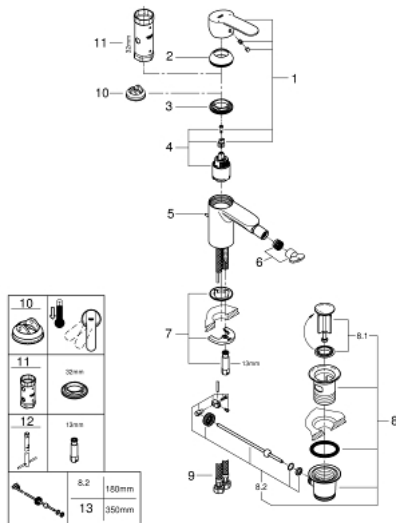

33 565 002 **EUROSTYLE COSMOPOLITAN SINGLE-LEVER BIDET MIXER 1/2" S-SIZE**

PRODUCT DESCRIPTION

- Colour: chrome
- GROHE SilkMove 35 mm ceramic cartridge
- adjustable flow rate limiter
- GROHE LongLife finish
- GROHE EcoJoy - less water, perfect flow
- maximum flow rate (at 3 bar): 5 l/min
- GROHE FastFixation installation system
- ball-joint mousseur
- pop-up waste set 1 1/4"
- flexible connection hoses

33 565 002 EUROSTYLE COSMOPOLITAN SINGLE-LEVER BIDET MIXER 1/2" S-SIZE

SPARE PARTS, July 2018 – now

- 1: Lever (Spare part-nr. 46748000)
- 2: Cap (Spare part-nr. 46492000)
- 3: Screw coupling (Spare part-nr. 46460000)
- 4: Cartridge (Spare part-nr. 46374000)
- 5: Pop-up rod (Spare part-nr. 46739000)
- 6: Mousseur (Spare part-nr. 13998000)
- 7: Shank mounting kit (Spare part-nr. 46671000)
- 8: Waste set 1 1/4" (Spare part-nr. 28910000)
- 8.1: Plug (Spare part-nr. 07182000)
- 8.2: Eccentric rod (Spare part-nr. 07052000)
- 9: Connection hose (Spare part-nr. 46255000)
- 10: Temperature limiter (Spare part-nr. 46375000)*
- 11: Socket Spanner (Spare part-nr. 19332000)*
- 12: Mounting wrench (Spare part-nr. 19017000)*
- 13: Eccentric rod (Spare part-nr. 07341000)*