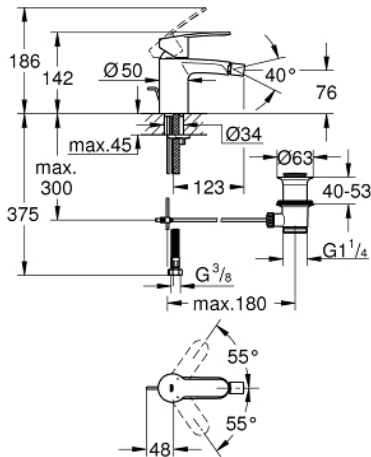

33 565 002 **EUROSTYLE COSMOPOLITAN SINGLE-LEVER BIDET MIXER 1/2" S-SIZE**

PRODUCT DESCRIPTION

- Colour: chrome
- GROHE SilkMove 35 mm ceramic cartridge
- adjustable flow rate limiter
- GROHE LongLife finish
- GROHE EcoJoy - less water, perfect flow
- maximum flow rate (at 3 bar): 5 l/min
- GROHE FastFixation installation system
- ball-joint mousseur
- pop-up waste set 1 1/4"
- flexible connection hoses

33 565 002 EUROSTYLE COSMOPOLITAN SINGLE-LEVER BIDET MIXER 1/2" S-SIZE

SPARE PARTS, July 2018 – now

- 1: Lever (Spare part-nr. 46748000)
- 2: Cap (Spare part-nr. 46492000)
- 3: Screw coupling (Spare part-nr. 46460000)
- 4: Cartridge (Spare part-nr. 46374000)
- 5: Pop-up rod (Spare part-nr. 46739000)
- 6: Mousseur (Spare part-nr. 13998000)
- 7: Shank mounting kit (Spare part-nr. 46671000)
- 8: Waste set 1 1/4" (Spare part-nr. 28910000)
- 8.1: Plug (Spare part-nr. 07182000)
- 8.2: Eccentric rod (Spare part-nr. 07052000)
- 9: Connection hose (Spare part-nr. 46255000)
- 10: Temperature limiter (Spare part-nr. 46375000)*
- 11: Socket Spanner (Spare part-nr. 19332000)*
- 12: Mounting wrench (Spare part-nr. 19017000)*
- 13: Eccentric rod (Spare part-nr. 07341000)*