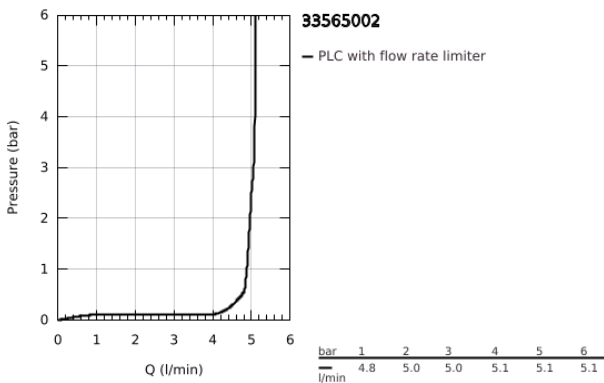

33 565 002 **EUROSTYLE COSMOPOLITAN SINGLE-LEVER BIDET MIXER 1/2" S-SIZE**

PRODUCT DESCRIPTION

- Colour: chrome
- GROHE SilkMove 35 mm ceramic cartridge
- adjustable flow rate limiter
- GROHE LongLife finish
- GROHE EcoJoy - less water, perfect flow
- maximum flow rate (at 3 bar): 5 l/min
- GROHE FastFixation installation system
- ball-joint mousseur
- pop-up waste set 1 1/4"
- flexible connection hoses

33 565 002 EUROSTYLE COSMOPOLITAN SINGLE-LEVER BIDET MIXER 1/2" S-SIZE

SPARE PARTS, July 2018 – now

- 1: Lever (Spare part-nr. 46748000)
- 2: Cap (Spare part-nr. 46492000)
- 3: Screw coupling (Spare part-nr. 46460000)
- 4: Cartridge (Spare part-nr. 46374000)
- 5: Pop-up rod (Spare part-nr. 46739000)
- 6: Mousseur (Spare part-nr. 13998000)
- 7: Shank mounting kit (Spare part-nr. 46671000)
- 8: Waste set 1 1/4" (Spare part-nr. 28910000)
- 8.1: Plug (Spare part-nr. 07182000)
- 8.2: Eccentric rod (Spare part-nr. 07052000)
- 9: Connection hose (Spare part-nr. 46255000)
- 10: Temperature limiter (Spare part-nr. 46375000)*
- 11: Socket Spanner (Spare part-nr. 19332000)*
- 12: Mounting wrench (Spare part-nr. 19017000)*
- 13: Eccentric rod (Spare part-nr. 07341000)*