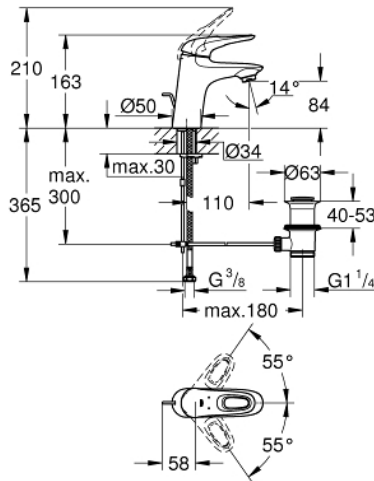

33 558 LS3 **EUROSTYLE SINGLE-LEVER BASIN MIXER 1/2"**
S-SIZE

PRODUCT DESCRIPTION

- Colour: moon white/chrome
- loop metal lever
- GROHE SilkMove 35 mm ceramic cartridge
- adjustable flow rate limiter
- with temperature limiter
- GROHE LongLife finish
- GROHE EcoJoy - less water, perfect flow
- maximum flow rate (at 3 bar): 5 l/min
- GROHE FastFixation installation system
- pop-up waste set 1 1/4"
- flexible connection hoses

33 558 LS3 EUROSTYLE SINGLE-LEVER BASIN MIXER 1/2" S-SIZE

SPARE PARTS, February 2015 – now

- 1: Lever (Spare part-nr. 46938LS0)
 - 2: Cap (Spare part-nr. 46492000)
 - 3: Screw coupling (Spare part-nr. 46460000)
 - 4: Cartridge (Spare part-nr. 46374000)
 - 5: Pop-up rod (Spare part-nr. 46739000)
 - 6: Mousseur (Spare part-nr. 48159000)
 - 7: Shank mounting kit (Spare part-nr. 46671000)
 - 8: Waste set 1 1/4" (Spare part-nr. 28910000)
 - 8.1: Plug (Spare part-nr. 07182000)
 - 8.2: Eccentric rod (Spare part-nr. 07052000)
 - 9: Eccentric rod (Spare part-nr. 07341000)*
 - 10: Socket Spanner (Spare part-nr. 19332000)*
 - 11: Mounting wrench (Spare part-nr. 19017000)*
- * Optional accessories