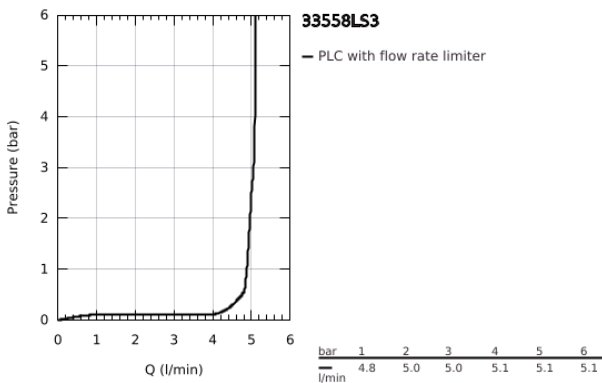

33 558 LS3 **EUROSTYLE SINGLE-LEVER BASIN MIXER 1/2"**
S-SIZE

PRODUCT DESCRIPTION

- Colour: moon white/chrome
- loop metal lever
- GROHE SilkMove 35 mm ceramic cartridge
- adjustable flow rate limiter
- with temperature limiter
- GROHE LongLife finish
- GROHE EcoJoy - less water, perfect flow
- maximum flow rate (at 3 bar): 5 l/min
- GROHE FastFixation installation system
- pop-up waste set 1 1/4"
- flexible connection hoses

33 558 LS3 EUROSTYLE SINGLE-LEVER BASIN MIXER 1/2" S-SIZE

SPARE PARTS, February 2015 – now

- 1: Lever (Spare part-nr. 46938LS0)
 - 2: Cap (Spare part-nr. 46492000)
 - 3: Screw coupling (Spare part-nr. 46460000)
 - 4: Cartridge (Spare part-nr. 46374000)
 - 5: Pop-up rod (Spare part-nr. 46739000)
 - 6: Mousseur (Spare part-nr. 48159000)
 - 7: Shank mounting kit (Spare part-nr. 46671000)
 - 8: Waste set 1 1/4" (Spare part-nr. 28910000)
 - 8.1: Plug (Spare part-nr. 07182000)
 - 8.2: Eccentric rod (Spare part-nr. 07052000)
 - 9: Eccentric rod (Spare part-nr. 07341000)*
 - 10: Socket Spanner (Spare part-nr. 19332000)*
 - 11: Mounting wrench (Spare part-nr. 19017000)*
- * Optional accessories