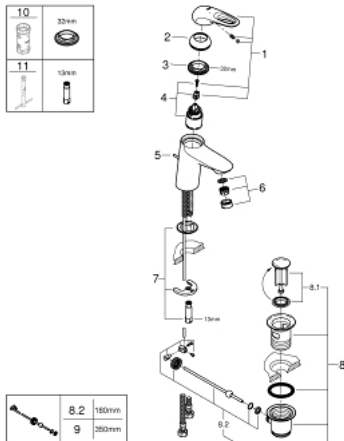

33 558 LS3 **EUROSTYLE SINGLE-LEVER BASIN MIXER 1/2"**
S-SIZE

PRODUCT DESCRIPTION

- Colour: moon white/chrome
- loop metal lever
- GROHE SilkMove 35 mm ceramic cartridge
- adjustable flow rate limiter
- with temperature limiter
- GROHE LongLife finish
- GROHE EcoJoy - less water, perfect flow
- maximum flow rate (at 3 bar): 5 l/min
- GROHE FastFixation installation system
- pop-up waste set 1 1/4"
- flexible connection hoses

33 558 LS3 EUROSTYLE SINGLE-LEVER BASIN MIXER 1/2" S-SIZE

SPARE PARTS, February 2015 – now

- 1: Lever (Spare part-nr. 46938LS0)
 - 2: Cap (Spare part-nr. 46492000)
 - 3: Screw coupling (Spare part-nr. 46460000)
 - 4: Cartridge (Spare part-nr. 46374000)
 - 5: Pop-up rod (Spare part-nr. 46739000)
 - 6: Mousseur (Spare part-nr. 48159000)
 - 7: Shank mounting kit (Spare part-nr. 46671000)
 - 8: Waste set 1 1/4" (Spare part-nr. 28910000)
 - 8.1: Plug (Spare part-nr. 07182000)
 - 8.2: Eccentric rod (Spare part-nr. 07052000)
 - 9: Eccentric rod (Spare part-nr. 07341000)*
 - 10: Socket Spanner (Spare part-nr. 19332000)*
 - 11: Mounting wrench (Spare part-nr. 19017000)*
- * Optional accessories