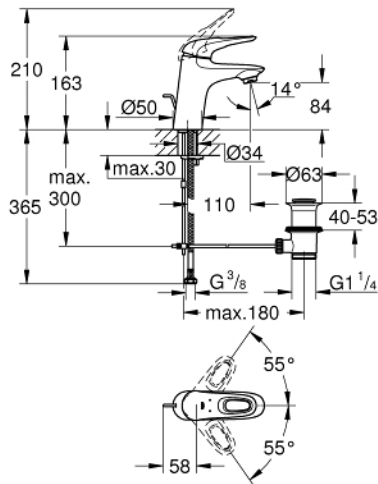

33 558 003 **EUROSTYLE SINGLE-LEVER BASIN MIXER 1/2"**
S-SIZE

PRODUCT DESCRIPTION

- Colour: chrome
- loop metal lever
- GROHE SilkMove 35 mm ceramic cartridge
- adjustable flow rate limiter
- with temperature limiter
- GROHE LongLife finish
- GROHE EcoJoy - less water, perfect flow
- maximum flow rate (at 3 bar): 5 l/min
- GROHE FastFixation installation system
- pop-up waste set 1 1/4"
- flexible connection hoses

33 558 003 **EUROSTYLE SINGLE-LEVER BASIN MIXER 1/2"**
S-SIZE

SPARE PARTS, January 2015 – now

- 1: Lever (Spare part-nr. 46938000)
 - 2: Cap (Spare part-nr. 46492000)
 - 3: Screw coupling (Spare part-nr. 46460000)
 - 4: Cartridge (Spare part-nr. 46374000)
 - 5: Pop-up rod (Spare part-nr. 46739000)
 - 6: Mousseur (Spare part-nr. 48159000)
 - 7: Shank mounting kit (Spare part-nr. 46671000)
 - 8: Waste set 1 1/4" (Spare part-nr. 28910000)
 - 8.1: Plug (Spare part-nr. 07182000)
 - 8.2: Eccentric rod (Spare part-nr. 07052000)
 - 9: Eccentric rod (Spare part-nr. 07341000)*
 - 10: Socket Spanner (Spare part-nr. 19332000)*
 - 11: Mounting wrench (Spare part-nr. 19017000)*
- * Optional accessories