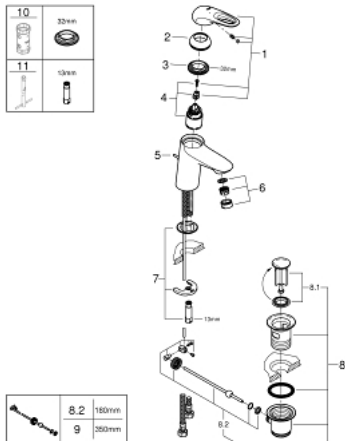

33 558 003 **EUROSTYLE SINGLE-LEVER BASIN MIXER 1/2"**
S-SIZE

PRODUCT DESCRIPTION

- Colour: chrome
- loop metal lever
- GROHE SilkMove 35 mm ceramic cartridge
- adjustable flow rate limiter
- with temperature limiter
- GROHE LongLife finish
- GROHE EcoJoy - less water, perfect flow
- maximum flow rate (at 3 bar): 5 l/min
- GROHE FastFixation installation system
- pop-up waste set 1 1/4"
- flexible connection hoses

33 558 003 **EUROSTYLE SINGLE-LEVER BASIN MIXER 1/2"**
S-SIZE

SPARE PARTS, January 2015 – now

- 1: Lever (Spare part-nr. 46938000)
 - 2: Cap (Spare part-nr. 46492000)
 - 3: Screw coupling (Spare part-nr. 46460000)
 - 4: Cartridge (Spare part-nr. 46374000)
 - 5: Pop-up rod (Spare part-nr. 46739000)
 - 6: Mousseur (Spare part-nr. 48159000)
 - 7: Shank mounting kit (Spare part-nr. 46671000)
 - 8: Waste set 1 1/4" (Spare part-nr. 28910000)
 - 8.1: Plug (Spare part-nr. 07182000)
 - 8.2: Eccentric rod (Spare part-nr. 07052000)
 - 9: Eccentric rod (Spare part-nr. 07341000)*
 - 10: Socket Spanner (Spare part-nr. 19332000)*
 - 11: Mounting wrench (Spare part-nr. 19017000)*
- * Optional accessories