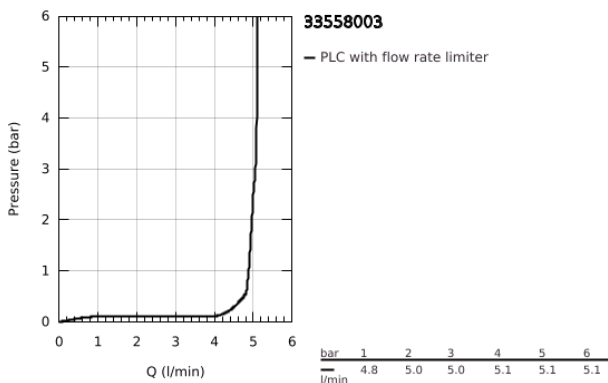

33 558 003 **EUROSTYLE SINGLE-LEVER BASIN MIXER 1/2"**
S-SIZE

PRODUCT DESCRIPTION

- Colour: chrome
- loop metal lever
- GROHE SilkMove 35 mm ceramic cartridge
- adjustable flow rate limiter
- with temperature limiter
- GROHE LongLife finish
- GROHE EcoJoy - less water, perfect flow
- maximum flow rate (at 3 bar): 5 l/min
- GROHE FastFixation installation system
- pop-up waste set 1 1/4"
- flexible connection hoses

33 558 003 **EUROSTYLE SINGLE-LEVER BASIN MIXER 1/2"**
S-SIZE

SPARE PARTS, January 2015 – now

- 1: Lever (Spare part-nr. 46938000)
 - 2: Cap (Spare part-nr. 46492000)
 - 3: Screw coupling (Spare part-nr. 46460000)
 - 4: Cartridge (Spare part-nr. 46374000)
 - 5: Pop-up rod (Spare part-nr. 46739000)
 - 6: Mousseur (Spare part-nr. 48159000)
 - 7: Shank mounting kit (Spare part-nr. 46671000)
 - 8: Waste set 1 1/4" (Spare part-nr. 28910000)
 - 8.1: Plug (Spare part-nr. 07182000)
 - 8.2: Eccentric rod (Spare part-nr. 07052000)
 - 9: Eccentric rod (Spare part-nr. 07341000)*
 - 10: Socket Spanner (Spare part-nr. 19332000)*
 - 11: Mounting wrench (Spare part-nr. 19017000)*
- * Optional accessories