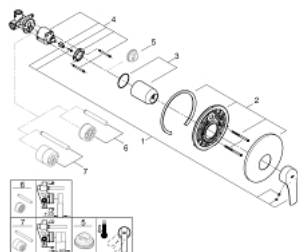

33 556 003 EUROSMART SINGLE-LEVER SHOWER MIXER 1/2"

PRODUCT DESCRIPTION

- Colour: chrome
- wall installation
- GROHE SilkMove 46 mm ceramic cartridge
- GROHE LongLife finish
- GROHE FastFixation escutcheon with covered fixation
- set for final installation (19 451 003)
- rough-in set for wall mounted shower mixer
- adjustable flow rate limiter
- escutcheon- and shaft-sealing
- metal wall escutcheon
- optional temperature limiter

33 556 003 EUROSMART SINGLE-LEVER SHOWER MIXER 1/2"

SPARE PARTS, July 2019 – now

- 1: Lever (Spare part-nr. 48549000)
- 2: Escutcheon (Spare part-nr. 46904000)
- 3: Cap (Spare part-nr. 06874000)
- 4: Cartridge (Spare part-nr. 46048000)
- 5: Temperature limiter (Spare part-nr. 46308000)*
- 6: Extension set (Spare part-nr. 46191000)*
- 7: Extension set (Spare part-nr. 46343000)*