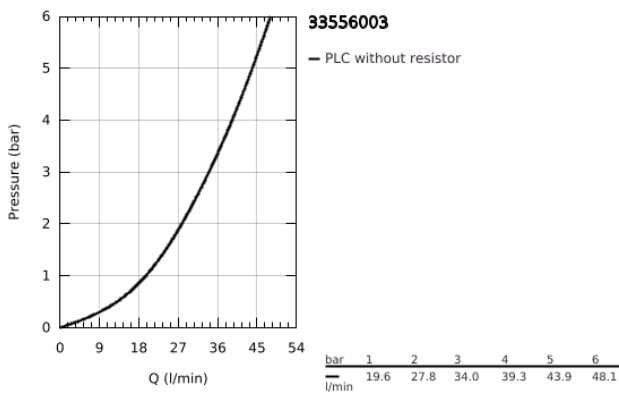

33 556 003 EUROSMART SINGLE-LEVER SHOWER MIXER 1/2"

PRODUCT DESCRIPTION

- Colour: chrome
- wall installation
- GROHE SilkMove 46 mm ceramic cartridge
- GROHE LongLife finish
- GROHE FastFixation escutcheon with covered fixation
- set for final installation (19 451 003)
- rough-in set for wall mounted shower mixer
- adjustable flow rate limiter
- escutcheon- and shaft-sealing
- metal wall escutcheon
- optional temperature limiter

33 556 003 EUROSMART SINGLE-LEVER SHOWER MIXER 1/2"

SPARE PARTS, July 2019 – now

- 1: Lever (Spare part-nr. 48549000)
- 2: Escutcheon (Spare part-nr. 46904000)
- 3: Cap (Spare part-nr. 06874000)
- 4: Cartridge (Spare part-nr. 46048000)
- 5: Temperature limiter (Spare part-nr. 46308000)*
- 6: Extension set (Spare part-nr. 46191000)*
- 7: Extension set (Spare part-nr. 46343000)*