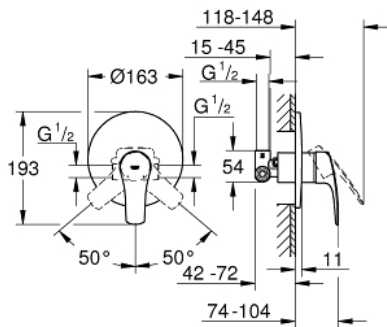

33 556 003 EUROSMART SINGLE-LEVER SHOWER MIXER 1/2"

PRODUCT DESCRIPTION

- Colour: chrome
- wall installation
- GROHE SilkMove 46 mm ceramic cartridge
- GROHE LongLife finish
- GROHE FastFixation escutcheon with covered fixation
- set for final installation (19 451 003)
- rough-in set for wall mounted shower mixer
- adjustable flow rate limiter
- escutcheon- and shaft-sealing
- metal wall escutcheon
- optional temperature limiter

33 556 003 EUROSMART SINGLE-LEVER SHOWER MIXER 1/2"

SPARE PARTS, July 2019 – now

- 1: Lever (Spare part-nr. 48549000)
- 2: Escutcheon (Spare part-nr. 46904000)
- 3: Cap (Spare part-nr. 06874000)
- 4: Cartridge (Spare part-nr. 46048000)
- 5: Temperature limiter (Spare part-nr. 46308000)*
- 6: Extension set (Spare part-nr. 46191000)*
- 7: Extension set (Spare part-nr. 46343000)*