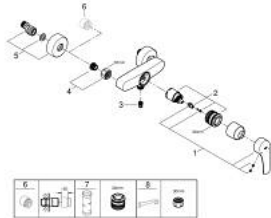

## 33 555 30F EUROSMART SINGLE-LEVER SHOWER MIXER 1/2"

### PRODUCT DESCRIPTION

- Colour: chrome
- wall mounted
- GROHE SilkMove 35 mm ceramic cartridge
- adjustable flow rate limiter
- with temperature limiter
- GROHE LongLife finish
- shower bottom outlet with integrated non return-valve

### SPARE PARTS, July 2019 – now

- 1: Lever (Spare part-nr. 48542000)
- 2: Cartridge (Spare part-nr. 46374000)
- 3: Non-return valve (Spare part-nr. 49164000)
- 4: Screw connection 1/2" (Spare part-nr. 45044000)
- 5: S-union (Spare part-nr. 12662000)
- 6: Extension 3/4", 20 mm (Spare part-nr. 0713000M)\*
- 7: Socket Spanner (Spare part-nr. 19332000)\*
- 8: Special spanner (Spare part-nr. 19377000)\*