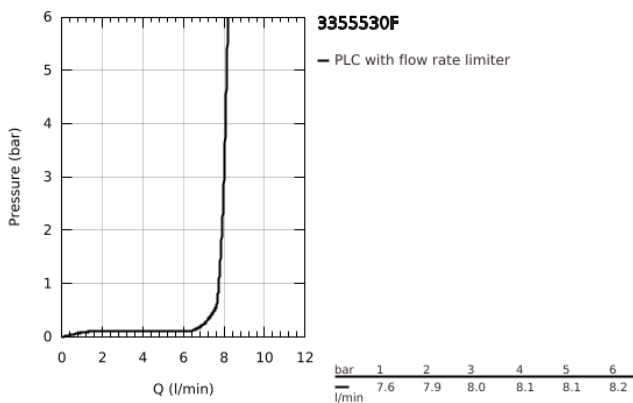

## 33 555 30F EUROSMART SINGLE-LEVER SHOWER MIXER 1/2"

### PRODUCT DESCRIPTION

- Colour: chrome
- wall mounted
- GROHE SilkMove 35 mm ceramic cartridge
- adjustable flow rate limiter
- with temperature limiter
- GROHE LongLife finish
- shower bottom outlet with integrated non return-valve