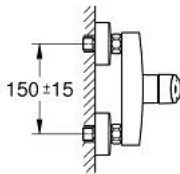

## 33 555 30F EUROSMART SINGLE-LEVER SHOWER MIXER 1/2"

### PRODUCT DESCRIPTION

- Colour: chrome
- wall mounted
- GROHE SilkMove 35 mm ceramic cartridge
- adjustable flow rate limiter
- with temperature limiter
- GROHE LongLife finish
- shower bottom outlet with integrated non return-valve

### SPARE PARTS, July 2019 – now

- 1: Lever (Spare part-nr. 48542000)
- 2: Cartridge (Spare part-nr. 46374000)
- 3: Non-return valve (Spare part-nr. 49164000)
- 4: Screw connection 1/2" (Spare part-nr. 45044000)
- 5: S-union (Spare part-nr. 12662000)
- 6: Extension 3/4", 20 mm (Spare part-nr. 0713000M)\*
- 7: Socket Spanner (Spare part-nr. 19332000)\*
- 8: Special spanner (Spare part-nr. 19377000)\*