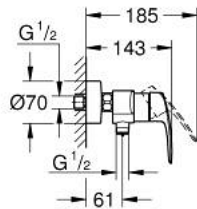

## 33 555 30F EUROSMART SINGLE-LEVER SHOWER MIXER 1/2"

### PRODUCT DESCRIPTION

- Colour: chrome
- wall mounted
- GROHE SilkMove 35 mm ceramic cartridge
- adjustable flow rate limiter
- with temperature limiter
- GROHE LongLife finish
- shower bottom outlet with integrated non return-valve

### SPARE PARTS, July 2019 – now

- 1: Lever (Spare part-nr. 48542000)
- 2: Cartridge (Spare part-nr. 46374000)
- 3: Non-return valve (Spare part-nr. 49164000)
- 4: Screw connection 1/2" (Spare part-nr. 45044000)
- 5: S-union (Spare part-nr. 12662000)
- 6: Extension 3/4", 20 mm (Spare part-nr. 0713000M)\*
- 7: Socket Spanner (Spare part-nr. 19332000)\*
- 8: Special spanner (Spare part-nr. 19377000)\*