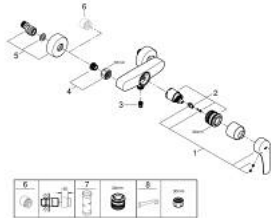

33 555 243 3 **EUROSMART SINGLE-LEVER SHOWER MIXER 1/2"**

**PRODUCT DESCRIPTION**

- Colour: matte black
- wall mounted
- GROHE SilkMove 35 mm ceramic cartridge
- adjustable flow rate limiter
- with temperature limiter
- shower bottom outlet with integrated non return-valve
- S-unions
- metal wall escutcheons
- protected against backflow

## 33 555 243 3 EUROSMART SINGLE-LEVER SHOWER MIXER 1/2"

### SPARE PARTS, February 2023 – now

- 1: Lever (Spare part-nr. 485422430)
- 2: Cartridge (Spare part-nr. 46374000)
- 3: Non-return valve (Spare part-nr. 42601000)
- 4: Screw connection 1/2" (Spare part-nr. 450442430)
- 5: S-union (Spare part-nr. 126622430)
- 6: Extension 3/4", 20 mm (Spare part-nr. 0713000M)\*
- 7: Socket Spanner (Spare part-nr. 19332000)\*
- 8: Special spanner (Spare part-nr. 19377000)\*