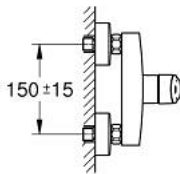

33 555 243 3 **EUROSMART SINGLE-LEVER SHOWER MIXER 1/2"**

**PRODUCT DESCRIPTION**

- Colour: matte black
- wall mounted
- GROHE SilkMove 35 mm ceramic cartridge
- adjustable flow rate limiter
- with temperature limiter
- shower bottom outlet with integrated non return-valve
- S-unions
- metal wall escutcheons
- protected against backflow

## 33 555 243 3 EUROSMART SINGLE-LEVER SHOWER MIXER 1/2"

### SPARE PARTS, February 2023 – now

- 1: Lever (Spare part-nr. 485422430)
- 2: Cartridge (Spare part-nr. 46374000)
- 3: Non-return valve (Spare part-nr. 42601000)
- 4: Screw connection 1/2" (Spare part-nr. 450442430)
- 5: S-union (Spare part-nr. 126622430)
- 6: Extension 3/4", 20 mm (Spare part-nr. 0713000M)\*
- 7: Socket Spanner (Spare part-nr. 19332000)\*
- 8: Special spanner (Spare part-nr. 19377000)\*