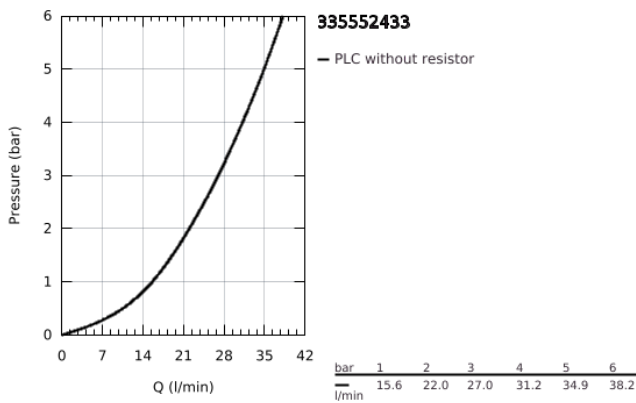

33 555 243 3 **EUROSMART SINGLE-LEVER SHOWER MIXER 1/2"**

**PRODUCT DESCRIPTION**

- Colour: matte black
- wall mounted
- GROHE SilkMove 35 mm ceramic cartridge
- adjustable flow rate limiter
- with temperature limiter
- shower bottom outlet with integrated non return-valve
- S-unions
- metal wall escutcheons
- protected against backflow

## 33 555 243 3 EUROSMART SINGLE-LEVER SHOWER MIXER 1/2"