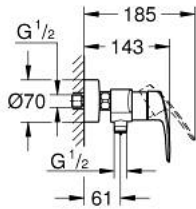

33 555 243 3 **EUROSMART SINGLE-LEVER SHOWER MIXER 1/2"**

**PRODUCT DESCRIPTION**

- Colour: matte black
- wall mounted
- GROHE SilkMove 35 mm ceramic cartridge
- adjustable flow rate limiter
- with temperature limiter
- shower bottom outlet with integrated non return-valve
- S-unions
- metal wall escutcheons
- protected against backflow

## 33 555 243 3 EUROSMART SINGLE-LEVER SHOWER MIXER 1/2"

### SPARE PARTS, February 2023 – now

- 1: Lever (Spare part-nr. 485422430)
- 2: Cartridge (Spare part-nr. 46374000)
- 3: Non-return valve (Spare part-nr. 42601000)
- 4: Screw connection 1/2" (Spare part-nr. 450442430)
- 5: S-union (Spare part-nr. 126622430)
- 6: Extension 3/4", 20 mm (Spare part-nr. 0713000M)\*
- 7: Socket Spanner (Spare part-nr. 19332000)\*
- 8: Special spanner (Spare part-nr. 19377000)\*