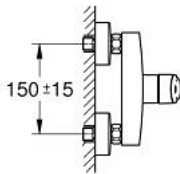

33 555 003 EUROSMART SINGLE-LEVER SHOWER MIXER 1/2"

PRODUCT DESCRIPTION

- Colour: chrome
- wall mounted
- GROHE SilkMove 35 mm ceramic cartridge
- adjustable flow rate limiter
- with temperature limiter
- GROHE LongLife finish
- shower bottom outlet with integrated non return-valve

- S-unions
- metal wall escutcheons
- protected against backflow

33 555 003 EUROSMART SINGLE-LEVER SHOWER MIXER 1/2"

SPARE PARTS, July 2019 – now

- 1: Lever (Spare part-nr. 48542000)
- 2: Cartridge (Spare part-nr. 46374000)
- 3: Non-return valve (Spare part-nr. 42601000)
- 4: Screw connection 1/2" (Spare part-nr. 45044000)
- 5: S-union (Spare part-nr. 12662000)
- 6: Extension 3/4", 20 mm (Spare part-nr. 0713000M)*
- 7: Socket Spanner (Spare part-nr. 19332000)*
- 8: Special spanner (Spare part-nr. 19377000)*