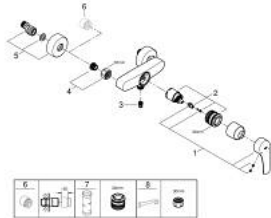

33 555 003 EUROSMART SINGLE-LEVER SHOWER MIXER 1/2"

PRODUCT DESCRIPTION

- Colour: chrome
- wall mounted
- GROHE SilkMove 35 mm ceramic cartridge
- adjustable flow rate limiter
- with temperature limiter
- GROHE LongLife finish
- shower bottom outlet with integrated non return-valve

- S-unions
- metal wall escutcheons
- protected against backflow

33 555 003 EUROSMART SINGLE-LEVER SHOWER MIXER 1/2"

SPARE PARTS, July 2019 – now

- 1: Lever (Spare part-nr. 48542000)
- 2: Cartridge (Spare part-nr. 46374000)
- 3: Non-return valve (Spare part-nr. 42601000)
- 4: Screw connection 1/2" (Spare part-nr. 45044000)
- 5: S-union (Spare part-nr. 12662000)
- 6: Extension 3/4", 20 mm (Spare part-nr. 0713000M)*
- 7: Socket Spanner (Spare part-nr. 19332000)*
- 8: Special spanner (Spare part-nr. 19377000)*