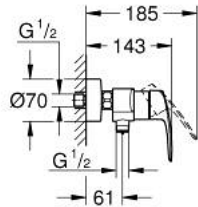

33 555 003 EUROSMART SINGLE-LEVER SHOWER MIXER 1/2"

PRODUCT DESCRIPTION

- Colour: chrome
- wall mounted
- GROHE SilkMove 35 mm ceramic cartridge
- adjustable flow rate limiter
- with temperature limiter
- GROHE LongLife finish
- shower bottom outlet with integrated non return-valve

- S-unions
- metal wall escutcheons
- protected against backflow

33 555 003 EUROSMART SINGLE-LEVER SHOWER MIXER 1/2"

SPARE PARTS, July 2019 – now

- 1: Lever (Spare part-nr. 48542000)
- 2: Cartridge (Spare part-nr. 46374000)
- 3: Non-return valve (Spare part-nr. 42601000)
- 4: Screw connection 1/2" (Spare part-nr. 45044000)
- 5: S-union (Spare part-nr. 12662000)
- 6: Extension 3/4", 20 mm (Spare part-nr. 0713000M)*
- 7: Socket Spanner (Spare part-nr. 19332000)*
- 8: Special spanner (Spare part-nr. 19377000)*