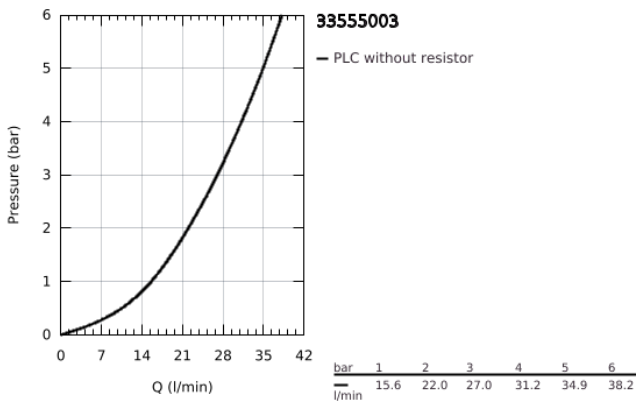

33 555 003 EUROSMART SINGLE-LEVER SHOWER MIXER 1/2"

PRODUCT DESCRIPTION

- Colour: chrome
- wall mounted
- GROHE SilkMove 35 mm ceramic cartridge
- adjustable flow rate limiter
- with temperature limiter
- GROHE LongLife finish
- shower bottom outlet with integrated non return-valve

- S-unions
- metal wall escutcheons
- protected against backflow

33 555 003 EUROSMART SINGLE-LEVER SHOWER MIXER 1/2"

SPARE PARTS, July 2019 – now

- 1: Lever (Spare part-nr. 48542000)
- 2: Cartridge (Spare part-nr. 46374000)
- 3: Non-return valve (Spare part-nr. 42601000)
- 4: Screw connection 1/2" (Spare part-nr. 45044000)
- 5: S-union (Spare part-nr. 12662000)
- 6: Extension 3/4", 20 mm (Spare part-nr. 0713000M)*
- 7: Socket Spanner (Spare part-nr. 19332000)*
- 8: Special spanner (Spare part-nr. 19377000)*