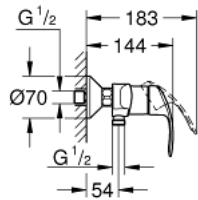

33 555 002 **EUROSMART SINGLE-LEVER SHOWER MIXER 1/2"**

PRODUCT DESCRIPTION

- Colour: chrome
- wall mounted
- GROHE SilkMove 35 mm ceramic cartridge
- with temperature limiter
- GROHE LongLife finish
- adjustable flow rate limiter
- shower bottom outlet with integrated non return-valve
- S-unions
- metal wall escutcheons
- protected against backflow

33 555 002 EUROSMART SINGLE-LEVER SHOWER MIXER 1/2"

SPARE PARTS, October 2013 – now

- 1: Lever (Spare part-nr. 46898000)
- 2: Cap (Spare part-nr. 46899000)
- 3: Cartridge (Spare part-nr. 46374000)
- 4: Screw connection 1/2" (Spare part-nr. 45044000)
- 5: S-union (Spare part-nr. 12075000)
- 5.1: Seal (Spare part-nr. 0138600M)
- 5.2: Escutcheon (Spare part-nr. 0221000M)
- 6: Non-return valve (Spare part-nr. 48276000)
- 7: Extension 3/4", 20 mm (Spare part-nr. 0713000M)*
- 8: Socket Spanner (Spare part-nr. 19332000)*
- 9: Special spanner (Spare part-nr. 19377000)*