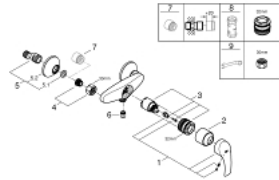

33 555 002 **EUROSMART SINGLE-LEVER SHOWER MIXER 1/2"**

PRODUCT DESCRIPTION

- Colour: chrome
- wall mounted
- GROHE SilkMove 35 mm ceramic cartridge
- with temperature limiter
- GROHE LongLife finish
- adjustable flow rate limiter
- shower bottom outlet with integrated non return-valve
- S-unions
- metal wall escutcheons
- protected against backflow

33 555 002 EUROSMART SINGLE-LEVER SHOWER MIXER 1/2"

SPARE PARTS, October 2013 – now

- 1: Lever (Spare part-nr. 46898000)
- 2: Cap (Spare part-nr. 46899000)
- 3: Cartridge (Spare part-nr. 46374000)
- 4: Screw connection 1/2" (Spare part-nr. 45044000)
- 5: S-union (Spare part-nr. 12075000)
- 5.1: Seal (Spare part-nr. 0138600M)
- 5.2: Escutcheon (Spare part-nr. 0221000M)
- 6: Non-return valve (Spare part-nr. 48276000)
- 7: Extension 3/4", 20 mm (Spare part-nr. 0713000M)*
- 8: Socket Spanner (Spare part-nr. 19332000)*
- 9: Special spanner (Spare part-nr. 19377000)*