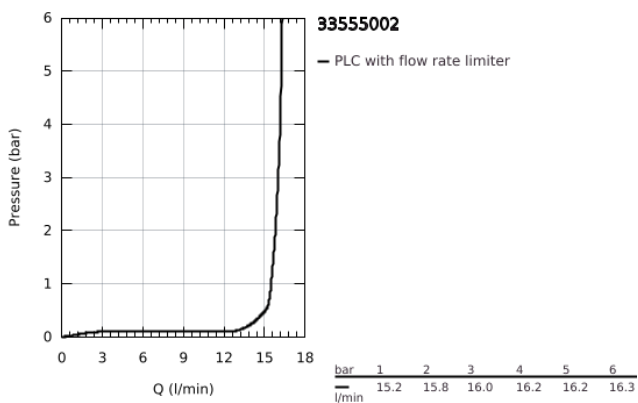

33 555 002 **EUROSMART SINGLE-LEVER SHOWER MIXER 1/2"**

PRODUCT DESCRIPTION

- Colour: chrome
- wall mounted
- GROHE SilkMove 35 mm ceramic cartridge
- with temperature limiter
- GROHE LongLife finish
- adjustable flow rate limiter
- shower bottom outlet with integrated non return-valve
- S-unions
- metal wall escutcheons
- protected against backflow

33 555 002 EUROSMART SINGLE-LEVER SHOWER MIXER 1/2"

SPARE PARTS, October 2013 – now

- 1: Lever (Spare part-nr. 46898000)
- 2: Cap (Spare part-nr. 46899000)
- 3: Cartridge (Spare part-nr. 46374000)
- 4: Screw connection 1/2" (Spare part-nr. 45044000)
- 5: S-union (Spare part-nr. 12075000)
- 5.1: Seal (Spare part-nr. 0138600M)
- 5.2: Escutcheon (Spare part-nr. 0221000M)
- 6: Non-return valve (Spare part-nr. 48276000)
- 7: Extension 3/4", 20 mm (Spare part-nr. 0713000M)*
- 8: Socket Spanner (Spare part-nr. 19332000)*
- 9: Special spanner (Spare part-nr. 19377000)*