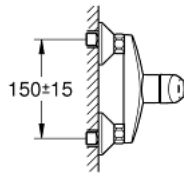

33 555 002 **EUROSMART SINGLE-LEVER SHOWER MIXER 1/2"**

PRODUCT DESCRIPTION

- Colour: chrome
- wall mounted
- GROHE SilkMove 35 mm ceramic cartridge
- with temperature limiter
- GROHE LongLife finish
- adjustable flow rate limiter
- shower bottom outlet with integrated non return-valve
- S-unions
- metal wall escutcheons
- protected against backflow

33 555 002 EUROSMART SINGLE-LEVER SHOWER MIXER 1/2"

SPARE PARTS, October 2013 – now

- 1: Lever (Spare part-nr. 46898000)
- 2: Cap (Spare part-nr. 46899000)
- 3: Cartridge (Spare part-nr. 46374000)
- 4: Screw connection 1/2" (Spare part-nr. 45044000)
- 5: S-union (Spare part-nr. 12075000)
- 5.1: Seal (Spare part-nr. 0138600M)
- 5.2: Escutcheon (Spare part-nr. 0221000M)
- 6: Non-return valve (Spare part-nr. 48276000)
- 7: Extension 3/4", 20 mm (Spare part-nr. 0713000M)*
- 8: Socket Spanner (Spare part-nr. 19332000)*
- 9: Special spanner (Spare part-nr. 19377000)*