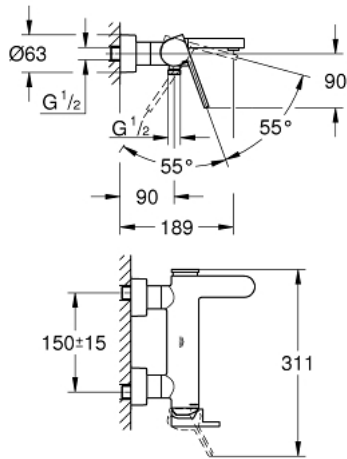

33 553 DC3 GROHE PLUS SINGLE-LEVER BATH MIXER 1/2"

PRODUCT DESCRIPTION

- Colour: supersteel
- wall mounted
- GROHE SilkMove 35 mm ceramic cartridge
- with temperature limiter
- GROHE LongLife finish
- automatic diverter: bath/shower
- laminar mousseur
- 1/2" shower outlet
- integrated non-return valve
- covered S-unions
- protected against backflow

33 553 DC3 GROHE PLUS SINGLE-LEVER BATH MIXER 1/2"

SPARE PARTS, January 2019 – now

- 1: Lever (Spare part-nr. 48450DC0)
- 2: Cartridge (Spare part-nr. 46374000)
- 3: Diverter (Spare part-nr. 48451DC0)
- 4: Mousseur (Spare part-nr. 48009000)
- 5: Non-return valve (Spare part-nr. 08565000)
- 6: Screw connection 1/2" (Spare part-nr. 45044DC0)
- 7: S-union (Spare part-nr. 48453DC0)
- 8: Extension set 1/2", 30 mm (Spare part-nr. 46238000)*
- 9: Socket Spanner (Spare part-nr. 19332000)*
- 10: Special spanner (Spare part-nr. 19377000)*