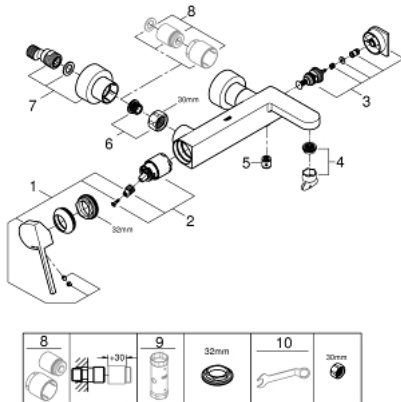

33 553 DC3 GROHE PLUS SINGLE-LEVER BATH MIXER 1/2"

PRODUCT DESCRIPTION

- Colour: supersteel
- wall mounted
- GROHE SilkMove 35 mm ceramic cartridge
- with temperature limiter
- GROHE LongLife finish
- automatic diverter: bath/shower
- laminar mousseur
- 1/2" shower outlet
- integrated non-return valve
- covered S-unions
- protected against backflow

33 553 DC3 GROHE PLUS SINGLE-LEVER BATH MIXER 1/2"

SPARE PARTS, January 2019 – now

- 1: Lever (Spare part-nr. 48450DC0)
- 2: Cartridge (Spare part-nr. 46374000)
- 3: Diverter (Spare part-nr. 48451DC0)
- 4: Mousseur (Spare part-nr. 48009000)
- 5: Non-return valve (Spare part-nr. 08565000)
- 6: Screw connection 1/2" (Spare part-nr. 45044DC0)
- 7: S-union (Spare part-nr. 48453DC0)
- 8: Extension set 1/2", 30 mm (Spare part-nr. 46238000)*
- 9: Socket Spanner (Spare part-nr. 19332000)*
- 10: Special spanner (Spare part-nr. 19377000)*