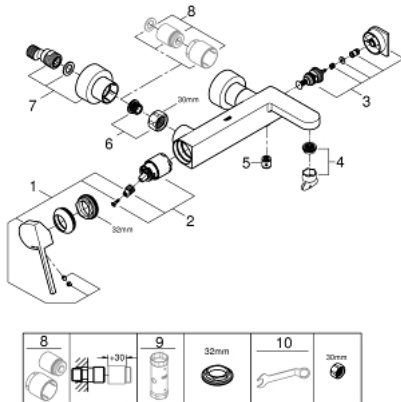

## 33 553 AL3 GROHE PLUS SINGLE-LEVER BATH MIXER 1/2"

### PRODUCT DESCRIPTION

- Colour: brushed hard graphite
- wall mounted
- GROHE SilkMove 35 mm ceramic cartridge
- with temperature limiter
- GROHE LongLife finish
- automatic diverter: bath/shower
- laminar mousseur
- 1/2" shower outlet
- integrated non-return valve
- covered S-unions
- protected against backflow

### 33 553 AL3 GROHE PLUS SINGLE-LEVER BATH MIXER 1/2"

**SPARE PARTS**, March 2019 – now

- 1: Lever (Spare part-nr. 48450AL0)
- 2: Cartridge (Spare part-nr. 46374000)
- 3: Diverter (Spare part-nr. 48451AL0)
- 4: Mousseur (Spare part-nr. 48009000)
- 5: Non-return valve (Spare part-nr. 08565000)
- 6: Screw connection 1/2" (Spare part-nr. 45044AL0)
- 7: S-union (Spare part-nr. 48453AL0)
- 8: Extension set 1/2", 30 mm (Spare part-nr. 46238000)\*
- 9: Socket Spanner (Spare part-nr. 19332000)\*
- 10: Special spanner (Spare part-nr. 19377000)\*