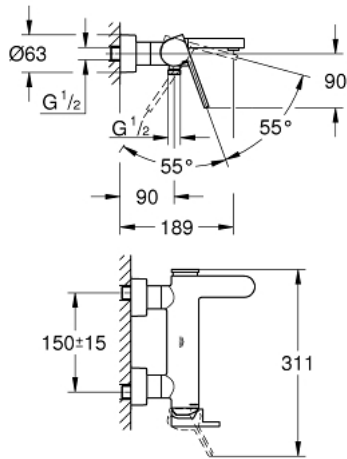

## 33 553 AL3 GROHE PLUS SINGLE-LEVER BATH MIXER 1/2"

### PRODUCT DESCRIPTION

- Colour: brushed hard graphite
- wall mounted
- GROHE SilkMove 35 mm ceramic cartridge
- with temperature limiter
- GROHE LongLife finish
- automatic diverter: bath/shower
- laminar mousseur
- 1/2" shower outlet
- integrated non-return valve
- covered S-unions
- protected against backflow

### 33 553 AL3 GROHE PLUS SINGLE-LEVER BATH MIXER 1/2"

**SPARE PARTS**, March 2019 – now

- 1: Lever (Spare part-nr. 48450AL0)
- 2: Cartridge (Spare part-nr. 46374000)
- 3: Diverter (Spare part-nr. 48451AL0)
- 4: Mousseur (Spare part-nr. 48009000)
- 5: Non-return valve (Spare part-nr. 08565000)
- 6: Screw connection 1/2" (Spare part-nr. 45044AL0)
- 7: S-union (Spare part-nr. 48453AL0)
- 8: Extension set 1/2", 30 mm (Spare part-nr. 46238000)\*
- 9: Socket Spanner (Spare part-nr. 19332000)\*
- 10: Special spanner (Spare part-nr. 19377000)\*