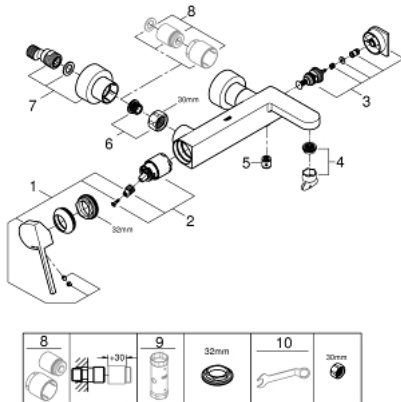

### 33 553 003 GROHE PLUS SINGLE-LEVER BATH MIXER 1/2"

#### PRODUCT DESCRIPTION

- Colour: chrome
- wall mounted
- GROHE SilkMove 35 mm ceramic cartridge
- with temperature limiter
- GROHE LongLife finish
- automatic diverter: bath/shower
- laminar mousseur
- 1/2" shower outlet
- integrated non-return valve
- covered S-unions
- protected against backflow

### 33 553 003 GROHE PLUS SINGLE-LEVER BATH MIXER 1/2"

**SPARE PARTS**, August 2018 – now

- 1: Lever (Spare part-nr. 48450000)
- 2: Cartridge (Spare part-nr. 46374000)
- 3: Diverter (Spare part-nr. 48451000)
- 4: Mousseur (Spare part-nr. 48009000)
- 5: Non-return valve (Spare part-nr. 08565000)
- 6: Screw connection 1/2" (Spare part-nr. 45044000)
- 7: S-union (Spare part-nr. 48453000)
- 8: Extension set 1/2", 30 mm (Spare part-nr. 46238000)\*
- 9: Socket Spanner (Spare part-nr. 19332000)\*
- 10: Special spanner (Spare part-nr. 19377000)\*