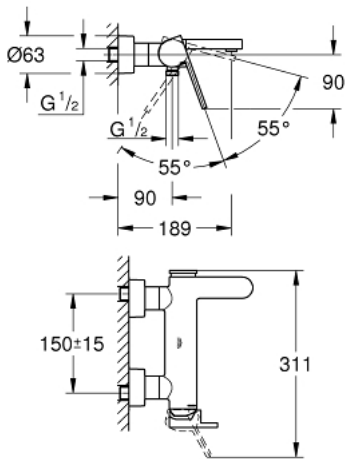

### 33 553 003 GROHE PLUS SINGLE-LEVER BATH MIXER 1/2"

#### PRODUCT DESCRIPTION

- Colour: chrome
- wall mounted
- GROHE SilkMove 35 mm ceramic cartridge
- with temperature limiter
- GROHE LongLife finish
- automatic diverter: bath/shower
- laminar mousseur
- 1/2" shower outlet
- integrated non-return valve
- covered S-unions
- protected against backflow

### 33 553 003 GROHE PLUS SINGLE-LEVER BATH MIXER 1/2"

**SPARE PARTS**, August 2018 – now

- 1: Lever (Spare part-nr. 48450000)
- 2: Cartridge (Spare part-nr. 46374000)
- 3: Diverter (Spare part-nr. 48451000)
- 4: Mousseur (Spare part-nr. 48009000)
- 5: Non-return valve (Spare part-nr. 08565000)
- 6: Screw connection 1/2" (Spare part-nr. 45044000)
- 7: S-union (Spare part-nr. 48453000)
- 8: Extension set 1/2", 30 mm (Spare part-nr. 46238000)\*
- 9: Socket Spanner (Spare part-nr. 19332000)\*
- 10: Special spanner (Spare part-nr. 19377000)\*