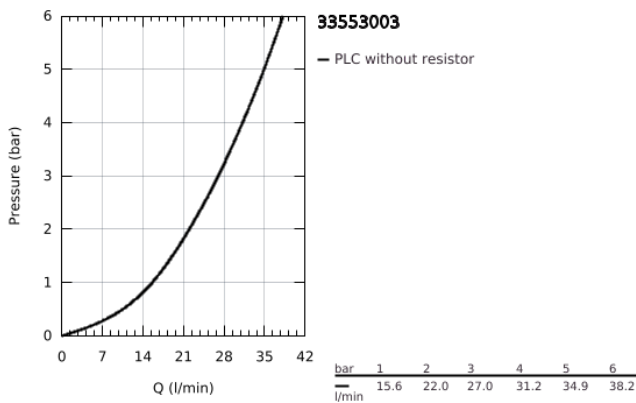

### 33 553 003 GROHE PLUS SINGLE-LEVER BATH MIXER 1/2"

#### PRODUCT DESCRIPTION

- Colour: chrome
- wall mounted
- GROHE SilkMove 35 mm ceramic cartridge
- with temperature limiter
- GROHE LongLife finish
- automatic diverter: bath/shower
- laminar mousseur
- 1/2" shower outlet
- integrated non-return valve
- covered S-unions
- protected against backflow