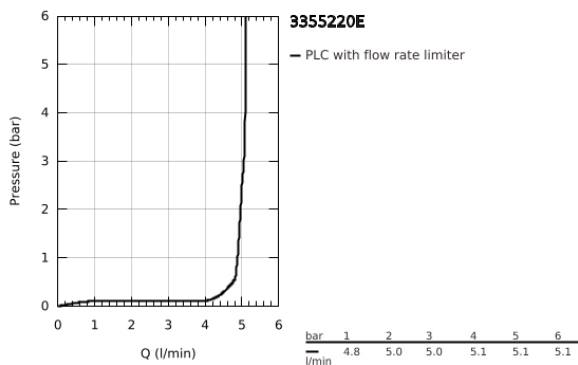

33 552 20E EUROSTYLE COSMOPOLITAN SINGLE-LEVER BASIN MIXER 1/2" S-SIZE

PRODUCT DESCRIPTION

- Colour: chrome
- GROHE SilkMove 35 mm ceramic cartridge
- adjustable flow rate limiter
- temperature limiter
- GROHE LongLife finish
- GROHE EcoJoy - less water, perfect flow
- maximum flow rate (at 3 bar): 5 l/min
- SpeedClean mousseur
- GROHE FastFixation installation system
- pop-up waste set 1 1/4"
- flexible connection hoses

33 552 20E **EUROSTYLE COSMOPOLITAN SINGLE-LEVER BASIN MIXER 1/2" S-SIZE**

SPARE PARTS, August 2017 – now

- 1: Lever (Spare part-nr. 46748000)
- 2: Cap (Spare part-nr. 46492000)
- 3: Screw coupling (Spare part-nr. 46460000)
- 4: Cartridge (Spare part-nr. 46374000)
- 5: Pop-up rod (Spare part-nr. 46739000)
- 6: Mousseur (Spare part-nr. 48159000)
- 7: Shank mounting kit (Spare part-nr. 46671000)
- 8: Waste set 1 1/4" (Spare part-nr. 28910000)
- 8.1: Plug (Spare part-nr. 07182000)
- 8.2: Eccentric rod (Spare part-nr. 07052000)
- 9: Socket Spanner (Spare part-nr. 19332000)*
- 10: Mounting wrench (Spare part-nr. 19017000)*
- 11: Eccentric rod (Spare part-nr. 07341000)*