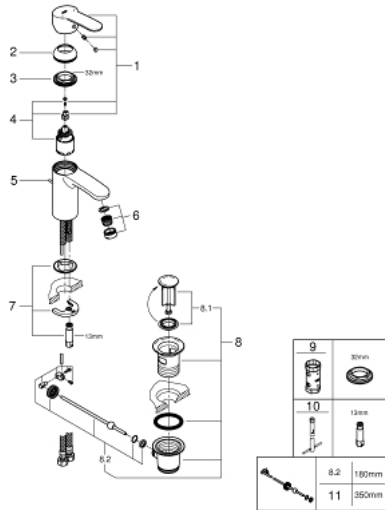

33 552 20E EUROSTYLE COSMOPOLITAN SINGLE-LEVER BASIN MIXER 1/2" S-SIZE

PRODUCT DESCRIPTION

- Colour: chrome
- GROHE SilkMove 35 mm ceramic cartridge
- adjustable flow rate limiter
- temperature limiter
- GROHE LongLife finish
- GROHE EcoJoy - less water, perfect flow
- maximum flow rate (at 3 bar): 5 l/min
- SpeedClean mousseur
- GROHE FastFixation installation system
- pop-up waste set 1 1/4"
- flexible connection hoses

33 552 20E **EUROSTYLE COSMOPOLITAN SINGLE-LEVER BASIN MIXER 1/2" S-SIZE**

SPARE PARTS, August 2017 – now

- 1: Lever (Spare part-nr. 46748000)
- 2: Cap (Spare part-nr. 46492000)
- 3: Screw coupling (Spare part-nr. 46460000)
- 4: Cartridge (Spare part-nr. 46374000)
- 5: Pop-up rod (Spare part-nr. 46739000)
- 6: Mousseur (Spare part-nr. 48159000)
- 7: Shank mounting kit (Spare part-nr. 46671000)
- 8: Waste set 1 1/4" (Spare part-nr. 28910000)
- 8.1: Plug (Spare part-nr. 07182000)
- 8.2: Eccentric rod (Spare part-nr. 07052000)
- 9: Socket Spanner (Spare part-nr. 19332000)*
- 10: Mounting wrench (Spare part-nr. 19017000)*
- 11: Eccentric rod (Spare part-nr. 07341000)*