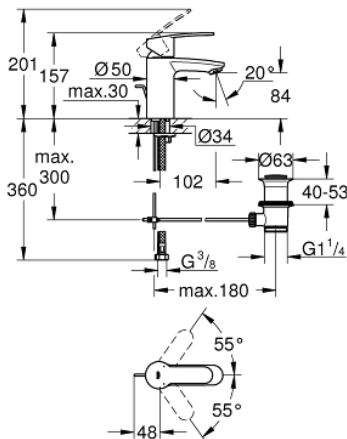

33 552 20E EUROSTYLE COSMOPOLITAN SINGLE-LEVER BASIN MIXER 1/2" S-SIZE

PRODUCT DESCRIPTION

- Colour: chrome
- GROHE SilkMove 35 mm ceramic cartridge
- adjustable flow rate limiter
- temperature limiter
- GROHE LongLife finish
- GROHE EcoJoy - less water, perfect flow
- maximum flow rate (at 3 bar): 5 l/min
- SpeedClean mousseur
- GROHE FastFixation installation system
- pop-up waste set 1 1/4"
- flexible connection hoses

33 552 20E **EUROSTYLE COSMOPOLITAN SINGLE-LEVER BASIN MIXER 1/2" S-SIZE**

SPARE PARTS, August 2017 – now

- 1: Lever (Spare part-nr. 46748000)
- 2: Cap (Spare part-nr. 46492000)
- 3: Screw coupling (Spare part-nr. 46460000)
- 4: Cartridge (Spare part-nr. 46374000)
- 5: Pop-up rod (Spare part-nr. 46739000)
- 6: Mousseur (Spare part-nr. 48159000)
- 7: Shank mounting kit (Spare part-nr. 46671000)
- 8: Waste set 1 1/4" (Spare part-nr. 28910000)
- 8.1: Plug (Spare part-nr. 07182000)
- 8.2: Eccentric rod (Spare part-nr. 07052000)
- 9: Socket Spanner (Spare part-nr. 19332000)*
- 10: Mounting wrench (Spare part-nr. 19017000)*
- 11: Eccentric rod (Spare part-nr. 07341000)*