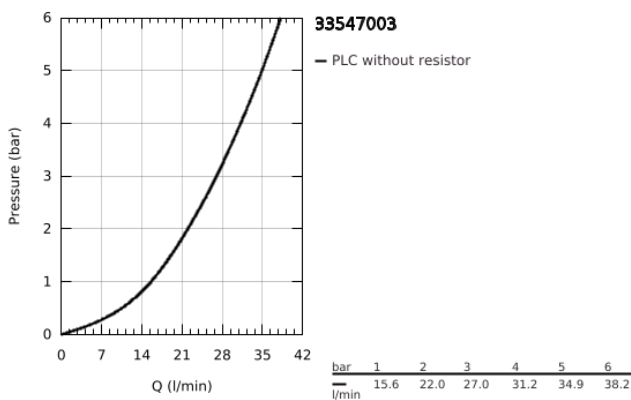

### 33 547 003 GROHE PLUS SINGLE-LEVER BATH MIXER 1/2"

#### PRODUCT DESCRIPTION

- Colour: chrome
- wall mounted
- GROHE SilkMove 35 mm ceramic cartridge
- with temperature limiter
- GROHE LongLife finish
- automatic diverter: bath/shower
- laminar mousseur
- 1/2" shower outlet
- integrated non-return valve
- covered S-unions
- protected against backflow
- with shower set
- hand shower Euphoria Cube Stick (27 698)
- wall shower holder (27 693)
- Silverflex shower hose 1500 mm 1/2" x 1/2" (28 364)