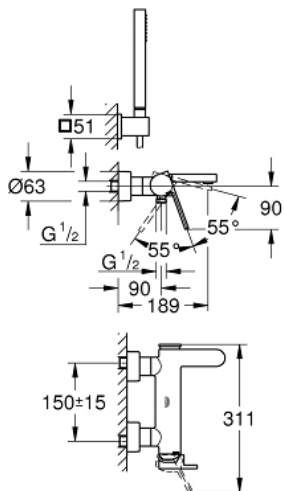

### 33 547 003 GROHE PLUS SINGLE-LEVER BATH MIXER 1/2"

#### PRODUCT DESCRIPTION

- Colour: chrome
- wall mounted
- GROHE SilkMove 35 mm ceramic cartridge
- with temperature limiter
- GROHE LongLife finish
- automatic diverter: bath/shower
- laminar mousseur
- 1/2" shower outlet
- integrated non-return valve
- covered S-unions
- protected against backflow
- with shower set
- hand shower Euphoria Cube Stick (27 698)
- wall shower holder (27 693)
- Silverflex shower hose 1500 mm 1/2" x 1/2" (28 364)

## 33 547 003 GROHE PLUS SINGLE-LEVER BATH MIXER 1/2"

### SPARE PARTS, August 2018 – now

- 1: Lever (Spare part-nr. 48450000)
- 2: Cartridge (Spare part-nr. 46374000)
- 3: Diverter (Spare part-nr. 48451000)
- 4: Mousseur (Spare part-nr. 48009000)
- 5: Non-return valve (Spare part-nr. 08565000)
- 6: Screw connection 1/2" (Spare part-nr. 45044000)
- 7: S-union (Spare part-nr. 48453000)
- 8: Dirt strainer (Spare part-nr. 0700200M)
- 9: Extension set 1/2", 30 mm (Spare part-nr. 46238000)\*
- 10: Socket Spanner (Spare part-nr. 19332000)\*
- 11: Special spanner (Spare part-nr. 19377000)\*