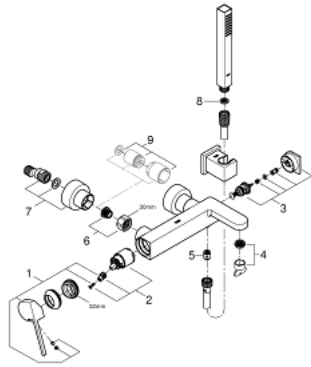

### 33 547 003 GROHE PLUS SINGLE-LEVER BATH MIXER 1/2"

#### PRODUCT DESCRIPTION

- Colour: chrome
- wall mounted
- GROHE SilkMove 35 mm ceramic cartridge
- with temperature limiter
- GROHE LongLife finish
- automatic diverter: bath/shower
- laminar mousseur
- 1/2" shower outlet
- integrated non-return valve
- covered S-unions
- protected against backflow
- with shower set
- hand shower Euphoria Cube Stick (27 698)
- wall shower holder (27 693)
- Silverflex shower hose 1500 mm 1/2" x 1/2" (28 364)

## 33 547 003 GROHE PLUS SINGLE-LEVER BATH MIXER 1/2"

### SPARE PARTS, August 2018 – now

- 1: Lever (Spare part-nr. 48450000)
- 2: Cartridge (Spare part-nr. 46374000)
- 3: Diverter (Spare part-nr. 48451000)
- 4: Mousseur (Spare part-nr. 48009000)
- 5: Non-return valve (Spare part-nr. 08565000)
- 6: Screw connection 1/2" (Spare part-nr. 45044000)
- 7: S-union (Spare part-nr. 48453000)
- 8: Dirt strainer (Spare part-nr. 0700200M)
- 9: Extension set 1/2", 30 mm (Spare part-nr. 46238000)\*
- 10: Socket Spanner (Spare part-nr. 19332000)\*
- 11: Special spanner (Spare part-nr. 19377000)\*