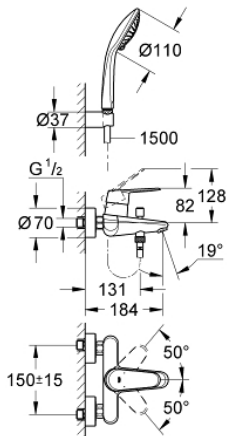

33 395 002 EURODISC COSMOPOLITAN SINGLE-LEVER BATH MIXER 1/2"

PRODUCT DESCRIPTION

- Colour: chrome
- wall mounted
- GROHE SilkMove 46 mm ceramic cartridge
- GROHE LongLife finish
- adjustable flow rate limiter
- automatic diverter: bath/shower
- mousseur
- integrated non-return valve in shower outlet
- S-unions
- protected against backflow
- with shower set
- hand shower Euphoria 110 Champagne (27 222)
- wall shower holder (27 056)
- shower hose Relexaflex 1500 mm 1/2" x 1/2" (28 151)

33 395 002 EURODISC COSMOPOLITAN SINGLE-LEVER BATH MIXER 1/2"

SPARE PARTS, March 2010 – now

- 1: Lever (Spare part-nr. 46743000)
- 2: Cap (Spare part-nr. 46427000)
- 3: Cartridge (Spare part-nr. 46048000)
- 4: Screw connection 1/2" (Spare part-nr. 45044000)
- 5: S-union (Spare part-nr. 12662000)
- 6: Diverter knob (Spare part-nr. 64309000)
- 7: Diverter (Spare part-nr. 65655000)
- 8: Non-return valve (Spare part-nr. 08565000)
- 9: Mousseur (Spare part-nr. 13952000)
- 10: Dirt strainer (Spare part-nr. 0700200M)
- 11: Temperature limiter (Spare part-nr. 46308000)*
- 12: Extension 3/4", 20 mm (Spare part-nr. 0713000M)*
- 13: Special spanner (Spare part-nr. 19377000)*