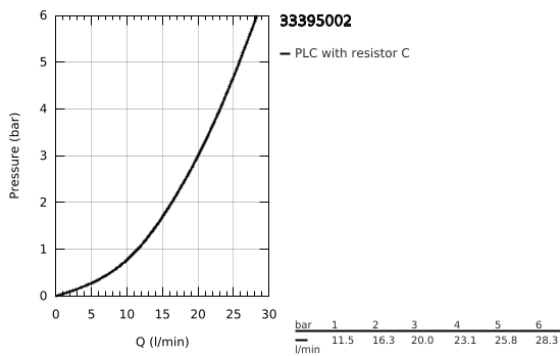

33 395 002 EURODISC COSMOPOLITAN SINGLE-LEVER BATH MIXER 1/2"

PRODUCT DESCRIPTION

- Colour: chrome
- wall mounted
- GROHE SilkMove 46 mm ceramic cartridge
- GROHE LongLife finish
- adjustable flow rate limiter
- automatic diverter: bath/shower
- mousseur
- integrated non-return valve in shower outlet
- S-unions
- protected against backflow
- with shower set
- hand shower Euphoria 110 Champagne (27 222)
- wall shower holder (27 056)
- shower hose Relexaflex 1500 mm 1/2" x 1/2" (28 151)

33 395 002 EURODISC COSMOPOLITAN SINGLE-LEVER BATH MIXER 1/2"

SPARE PARTS, March 2010 – now

- 1: Lever (Spare part-nr. 46743000)
- 2: Cap (Spare part-nr. 46427000)
- 3: Cartridge (Spare part-nr. 46048000)
- 4: Screw connection 1/2" (Spare part-nr. 45044000)
- 5: S-union (Spare part-nr. 12662000)
- 6: Diverter knob (Spare part-nr. 64309000)
- 7: Diverter (Spare part-nr. 65655000)
- 8: Non-return valve (Spare part-nr. 08565000)
- 9: Mousseur (Spare part-nr. 13952000)
- 10: Dirt strainer (Spare part-nr. 0700200M)
- 11: Temperature limiter (Spare part-nr. 46308000)*
- 12: Extension 3/4", 20 mm (Spare part-nr. 0713000M)*
- 13: Special spanner (Spare part-nr. 19377000)*