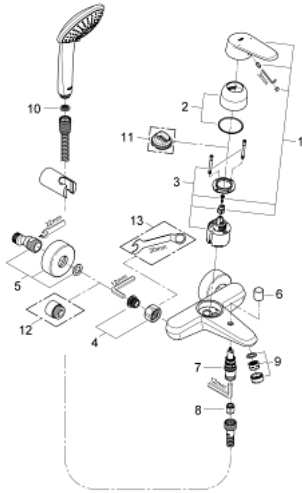

33 395 002 EURODISC COSMOPOLITAN SINGLE-LEVER BATH MIXER 1/2"

PRODUCT DESCRIPTION

- Colour: chrome
- wall mounted
- GROHE SilkMove 46 mm ceramic cartridge
- GROHE LongLife finish
- adjustable flow rate limiter
- automatic diverter: bath/shower
- mousseur
- integrated non-return valve in shower outlet
- S-unions
- protected against backflow
- with shower set
- hand shower Euphoria 110 Champagne (27 222)
- wall shower holder (27 056)
- shower hose Relexaflex 1500 mm 1/2" x 1/2" (28 151)

33 395 002 EURODISC COSMOPOLITAN SINGLE-LEVER BATH MIXER 1/2"

SPARE PARTS, March 2010 – now

- 1: Lever (Spare part-nr. 46743000)
- 2: Cap (Spare part-nr. 46427000)
- 3: Cartridge (Spare part-nr. 46048000)
- 4: Screw connection 1/2" (Spare part-nr. 45044000)
- 5: S-union (Spare part-nr. 12662000)
- 6: Diverter knob (Spare part-nr. 64309000)
- 7: Diverter (Spare part-nr. 65655000)
- 8: Non-return valve (Spare part-nr. 08565000)
- 9: Mousseur (Spare part-nr. 13952000)
- 10: Dirt strainer (Spare part-nr. 0700200M)
- 11: Temperature limiter (Spare part-nr. 46308000)*
- 12: Extension 3/4", 20 mm (Spare part-nr. 0713000M)*
- 13: Special spanner (Spare part-nr. 19377000)*