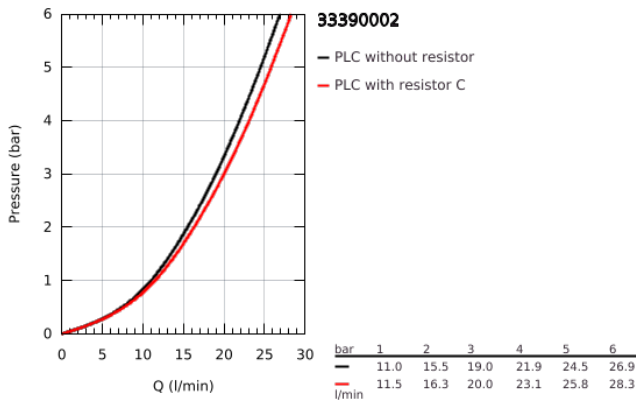

33 390 002 **EURODISC COSMOPOLITAN SINGLE-LEVER BATH MIXER 1/2"**

PRODUCT DESCRIPTION

- Colour: chrome
- wall mounted
- GROHE SilkMove 46 mm ceramic cartridge
- GROHE LongLife finish
- adjustable flow rate limiter
- automatic diverter: bath/shower
- mousseur
- integrated non-return valve in shower outlet
- S-unions
- protected against backflow

33 390 002 EURODISC COSMOPOLITAN SINGLE-LEVER BATH MIXER 1/2"

SPARE PARTS, March 2010 – now

- 1: Lever (Spare part-nr. 46743000)
- 2: Cap (Spare part-nr. 46427000)
- 3: Cartridge (Spare part-nr. 46048000)
- 4: Screw connection 1/2" (Spare part-nr. 45044000)
- 5: S-union (Spare part-nr. 12662000)
- 6: Diverter knob (Spare part-nr. 64309000)
- 7: Diverter (Spare part-nr. 65655000)
- 8: Non-return valve (Spare part-nr. 08565000)
- 9: Mousseur (Spare part-nr. 13952000)
- 10: Temperature limiter (Spare part-nr. 46308000)*
- 11: Extension 3/4", 20 mm (Spare part-nr. 0713000M)*
- 12: Special spanner (Spare part-nr. 19377000)*