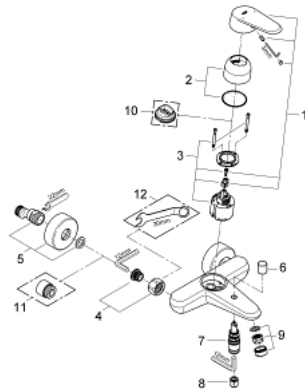

33 390 002 **EURODISC COSMOPOLITAN SINGLE-LEVER BATH MIXER 1/2"**

PRODUCT DESCRIPTION

- Colour: chrome
- wall mounted
- GROHE SilkMove 46 mm ceramic cartridge
- GROHE LongLife finish
- adjustable flow rate limiter
- automatic diverter: bath/shower
- mousseur
- integrated non-return valve in shower outlet
- S-unions
- protected against backflow

33 390 002 EURODISC COSMOPOLITAN SINGLE-LEVER BATH MIXER 1/2"

SPARE PARTS, March 2010 – now

- 1: Lever (Spare part-nr. 46743000)
- 2: Cap (Spare part-nr. 46427000)
- 3: Cartridge (Spare part-nr. 46048000)
- 4: Screw connection 1/2" (Spare part-nr. 45044000)
- 5: S-union (Spare part-nr. 12662000)
- 6: Diverter knob (Spare part-nr. 64309000)
- 7: Diverter (Spare part-nr. 65655000)
- 8: Non-return valve (Spare part-nr. 08565000)
- 9: Mousseur (Spare part-nr. 13952000)
- 10: Temperature limiter (Spare part-nr. 46308000)*
- 11: Extension 3/4", 20 mm (Spare part-nr. 0713000M)*
- 12: Special spanner (Spare part-nr. 19377000)*