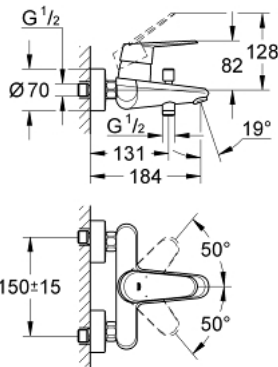

33 390 002 **EURODISC COSMOPOLITAN SINGLE-LEVER BATH MIXER 1/2"**

PRODUCT DESCRIPTION

- Colour: chrome
- wall mounted
- GROHE SilkMove 46 mm ceramic cartridge
- GROHE LongLife finish
- adjustable flow rate limiter
- automatic diverter: bath/shower
- mousseur
- integrated non-return valve in shower outlet
- S-unions
- protected against backflow

33 390 002 EURODISC COSMOPOLITAN SINGLE-LEVER BATH MIXER 1/2"

SPARE PARTS, March 2010 – now

- 1: Lever (Spare part-nr. 46743000)
- 2: Cap (Spare part-nr. 46427000)
- 3: Cartridge (Spare part-nr. 46048000)
- 4: Screw connection 1/2" (Spare part-nr. 45044000)
- 5: S-union (Spare part-nr. 12662000)
- 6: Diverter knob (Spare part-nr. 64309000)
- 7: Diverter (Spare part-nr. 65655000)
- 8: Non-return valve (Spare part-nr. 08565000)
- 9: Mousseur (Spare part-nr. 13952000)
- 10: Temperature limiter (Spare part-nr. 46308000)*
- 11: Extension 3/4", 20 mm (Spare part-nr. 0713000M)*
- 12: Special spanner (Spare part-nr. 19377000)*