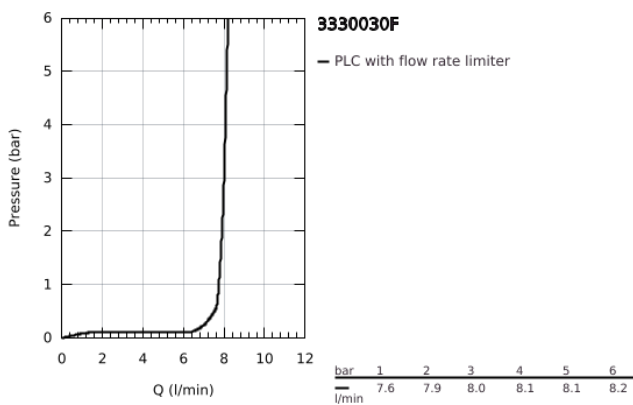

### 33 300 30F EUROSMART SINGLE-LEVER BATH MIXER 1/2"

#### PRODUCT DESCRIPTION

- Colour: chrome
- wall mounted
- GROHE SilkMove 35 mm ceramic cartridge
- adjustable flow rate limiter
- with temperature limiter
- GROHE LongLife finish
- automatic diverter: bath/shower
- mousseur
- integrated non-return valve in shower outlet
- S-unions
- metal wall escutcheons
- protected against backflow
- professional edition

## 33 300 30F EUROSMART SINGLE-LEVER BATH MIXER 1/2"