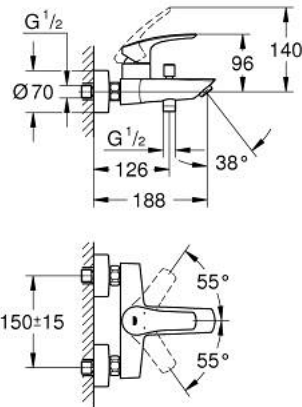

### 33 300 30F EUROSMART SINGLE-LEVER BATH MIXER 1/2"

#### PRODUCT DESCRIPTION

- Colour: chrome
- wall mounted
- GROHE SilkMove 35 mm ceramic cartridge
- adjustable flow rate limiter
- with temperature limiter
- GROHE LongLife finish
- automatic diverter: bath/shower
- mousseur
- integrated non-return valve in shower outlet
- S-unions
- metal wall escutcheons
- protected against backflow
- professional edition

## 33 300 30F EUROSMART SINGLE-LEVER BATH MIXER 1/2"

### SPARE PARTS, November 2021 – now

- 1: Lever (Spare part-nr. 48550000)
- 2: Cartridge (Spare part-nr. 46374000)
- 3: Diverter knob (Spare part-nr. 64309000)
- 4: Flow straightener (Spare part-nr. 13960000)
- 5: Diverter (Spare part-nr. 65655000)
- 6: Non-return valve (Spare part-nr. 49086000)
- 7: S-union (Spare part-nr. 12662000)
- 8: Extension 3/4", 20 mm (Spare part-nr. 0713000M)\*
- 9: Socket Spanner (Spare part-nr. 19332000)\*
- 10: Special spanner (Spare part-nr. 19377000)\*