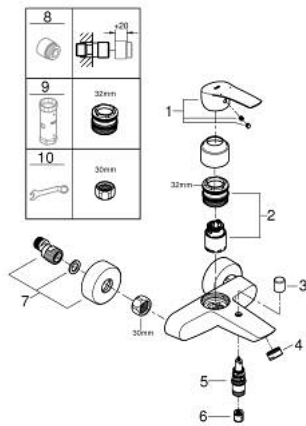

### 33 300 30F EUROSMART SINGLE-LEVER BATH MIXER 1/2"

#### PRODUCT DESCRIPTION

- Colour: chrome
- wall mounted
- GROHE SilkMove 35 mm ceramic cartridge
- adjustable flow rate limiter
- with temperature limiter
- GROHE LongLife finish
- automatic diverter: bath/shower
- mousseur
- integrated non-return valve in shower outlet
- S-unions
- metal wall escutcheons
- protected against backflow
- professional edition

## 33 300 30F EUROSMART SINGLE-LEVER BATH MIXER 1/2"

### SPARE PARTS, November 2021 – now

- 1: Lever (Spare part-nr. 48550000)
- 2: Cartridge (Spare part-nr. 46374000)
- 3: Diverter knob (Spare part-nr. 64309000)
- 4: Flow straightener (Spare part-nr. 13960000)
- 5: Diverter (Spare part-nr. 65655000)
- 6: Non-return valve (Spare part-nr. 49086000)
- 7: S-union (Spare part-nr. 12662000)
- 8: Extension 3/4", 20 mm (Spare part-nr. 0713000M)\*
- 9: Socket Spanner (Spare part-nr. 19332000)\*
- 10: Special spanner (Spare part-nr. 19377000)\*