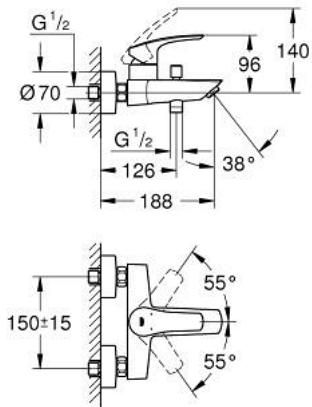

33 300 243 F EUROSMART SINGLE-LEVER BATH MIXER 1/2"

PRODUCT DESCRIPTION

- Colour: matte black
- wall mounted
- GROHE SilkMove 35 mm ceramic cartridge
- adjustable flow rate limiter
- with temperature limiter
- automatic diverter: bath/shower
- mousseur
- integrated non-return valve in shower outlet
- S-unions
- metal wall escutcheons
- protected against backflow
- professional edition

33 300 243 F EUROSMART SINGLE-LEVER BATH MIXER 1/2"

SPARE PARTS, January 2024 – now

- 1: Lever (Spare part-nr. 485502430)
- 2: Cartridge (Spare part-nr. 46374000)
- 3: Diverter knob (Spare part-nr. 643092430)
- 4: Flow straightener (Spare part-nr. 139602430)
- 5: Diverter (Spare part-nr. 656552430)
- 6: Non-return valve (Spare part-nr. 49086000)
- 7: S-union (Spare part-nr. 126622430)
- 8: Extension 3/4", 20 mm (Spare part-nr. 0713000M)*
- 9: Socket Spanner (Spare part-nr. 19332000)*
- 10: Special spanner (Spare part-nr. 19377000)*