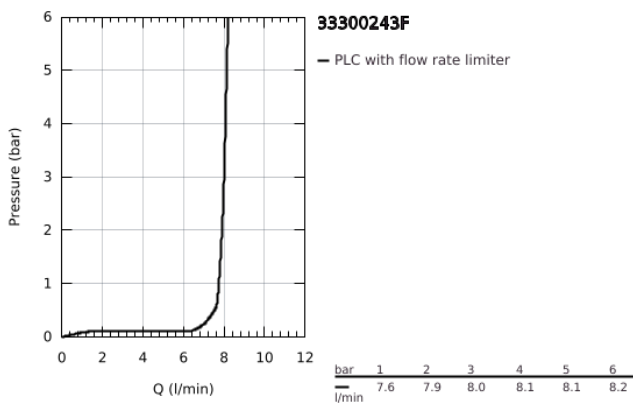

33 300 243 F EUROSMART SINGLE-LEVER BATH MIXER 1/2"

PRODUCT DESCRIPTION

- Colour: matte black
- wall mounted
- GROHE SilkMove 35 mm ceramic cartridge
- adjustable flow rate limiter
- with temperature limiter
- automatic diverter: bath/shower
- mousseur
- integrated non-return valve in shower outlet
- S-unions
- metal wall escutcheons
- protected against backflow
- professional edition

33 300 243 F EUROSMART SINGLE-LEVER BATH MIXER 1/2"

SPARE PARTS, January 2024 – now

- 1: Lever (Spare part-nr. 485502430)
- 2: Cartridge (Spare part-nr. 46374000)
- 3: Diverter knob (Spare part-nr. 643092430)
- 4: Flow straightener (Spare part-nr. 139602430)
- 5: Diverter (Spare part-nr. 656552430)
- 6: Non-return valve (Spare part-nr. 49086000)
- 7: S-union (Spare part-nr. 126622430)
- 8: Extension 3/4", 20 mm (Spare part-nr. 0713000M)*
- 9: Socket Spanner (Spare part-nr. 19332000)*
- 10: Special spanner (Spare part-nr. 19377000)*