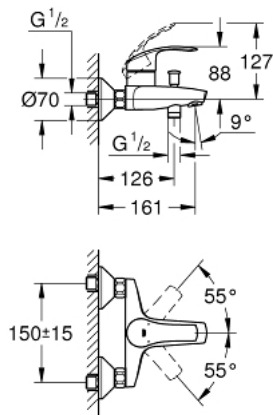

### 33 300 002 EUROSMART SINGLE-LEVER BATH MIXER 1/2"

#### PRODUCT DESCRIPTION

- Colour: chrome
- wall mounted
- GROHE SilkMove 35 mm ceramic cartridge
- with temperature limiter
- GROHE LongLife finish
- adjustable flow rate limiter
- automatic diverter: bath/shower
- mousseur
- integrated non-return valve in shower outlet
- S-unions
- metal wall escutcheons
- protected against backflow

## 33 300 002 EUROSMART SINGLE-LEVER BATH MIXER 1/2"

### SPARE PARTS, October 2013 – now

- 1: Lever (Spare part-nr. 46898000)
  - 2: Cap (Spare part-nr. 46899000)
  - 3: Cartridge (Spare part-nr. 46374000)
  - 4: Diverter knob (Spare part-nr. 65648000)
  - 5: Diverter (Spare part-nr. 65655000)
  - 6: Non-return valve (Spare part-nr. 08565000)
  - 7: Mousseur (Spare part-nr. 13952000)
  - 8: Screw connection 1/2" (Spare part-nr. 45044000)
  - 9: S-union (Spare part-nr. 12075000)
  - 9.1: Seal (Spare part-nr. 0138600M)
  - 9.2: Escutcheon (Spare part-nr. 0221000M)
  - 10: Extension 3/4", 20 mm (Spare part-nr. 0713000M)\*
  - 11: Socket Spanner (Spare part-nr. 19332000)\*
  - 12: Special spanner (Spare part-nr. 19377000)\*
- \* Optional accessories