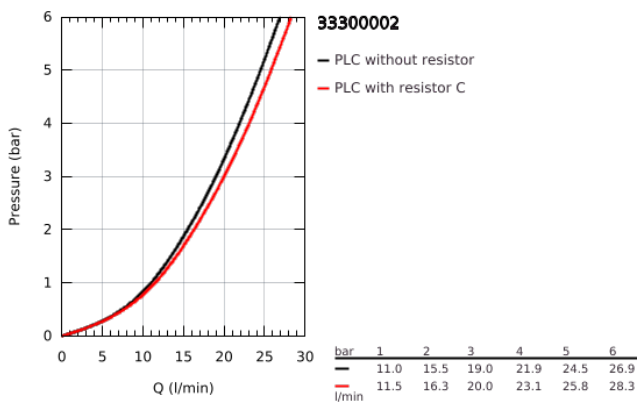

### 33 300 002 EUROSMART SINGLE-LEVER BATH MIXER 1/2"

#### PRODUCT DESCRIPTION

- Colour: chrome
- wall mounted
- GROHE SilkMove 35 mm ceramic cartridge
- with temperature limiter
- GROHE LongLife finish
- adjustable flow rate limiter
- automatic diverter: bath/shower
- mousseur
- integrated non-return valve in shower outlet
- S-unions
- metal wall escutcheons
- protected against backflow