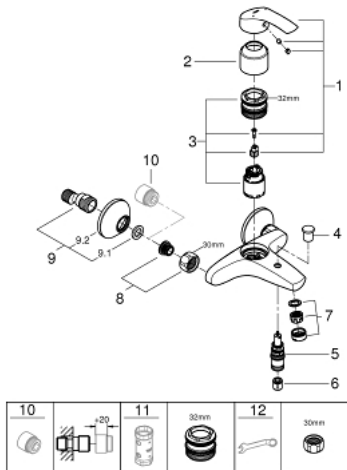

### 33 300 002 EUROSMART SINGLE-LEVER BATH MIXER 1/2"

#### PRODUCT DESCRIPTION

- Colour: chrome
- wall mounted
- GROHE SilkMove 35 mm ceramic cartridge
- with temperature limiter
- GROHE LongLife finish
- adjustable flow rate limiter
- automatic diverter: bath/shower
- mousseur
- integrated non-return valve in shower outlet
- S-unions
- metal wall escutcheons
- protected against backflow

## 33 300 002 EUROSMART SINGLE-LEVER BATH MIXER 1/2"

### SPARE PARTS, October 2013 – now

- 1: Lever (Spare part-nr. 46898000)
  - 2: Cap (Spare part-nr. 46899000)
  - 3: Cartridge (Spare part-nr. 46374000)
  - 4: Diverter knob (Spare part-nr. 65648000)
  - 5: Diverter (Spare part-nr. 65655000)
  - 6: Non-return valve (Spare part-nr. 08565000)
  - 7: Mousseur (Spare part-nr. 13952000)
  - 8: Screw connection 1/2" (Spare part-nr. 45044000)
  - 9: S-union (Spare part-nr. 12075000)
  - 9.1: Seal (Spare part-nr. 0138600M)
  - 9.2: Escutcheon (Spare part-nr. 0221000M)
  - 10: Extension 3/4", 20 mm (Spare part-nr. 0713000M)\*
  - 11: Socket Spanner (Spare part-nr. 19332000)\*
  - 12: Special spanner (Spare part-nr. 19377000)\*
- \* Optional accessories