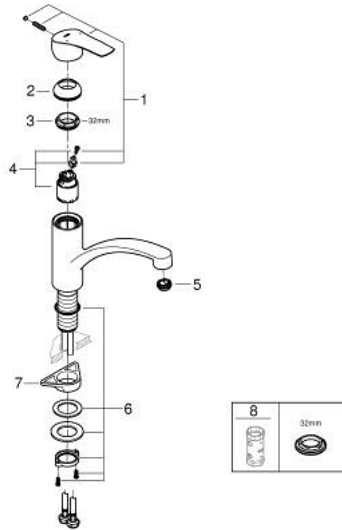

### 33 281 DC3 EUROSMART SINGLE-LEVER SINK MIXER 1/2"

#### PRODUCT DESCRIPTION

- Colour: supersteel
- low spout
- GROHE LongLife finish
- GROHE SilkMove 35 mm ceramic cartridge
- adjustable flow rate limiter
- swivel cast spout
- swivel area 140°
- Protected Water Ways no contact of water with lead or nickel inside the tap
- Easy Release Aerator for tool free replacement
- flexible connection hoses
- metal fixation set
- maximum flow rate (at 3 bar): 11 l/min
- professional edition

## 33 281 DC3 EUROSMART SINGLE-LEVER SINK MIXER 1/2"

### SPARE PARTS, June 2022 – now

- 1: Lever (Spare part-nr. 48530DC0)
- 2: Cap (Spare part-nr. 46492DC0)
- 3: Screw ring (Spare part-nr. 46815000)
- 4: Cartridge (Spare part-nr. 46374000)
- 5: Flow straightener (Spare part-nr. 48356000)
- 6: Shank fastening assembly (Spare part-nr. 48384000)
- 7: Support plate (Spare part-nr. 05334000)
- 8: Socket Spanner (Spare part-nr. 19332000)\*