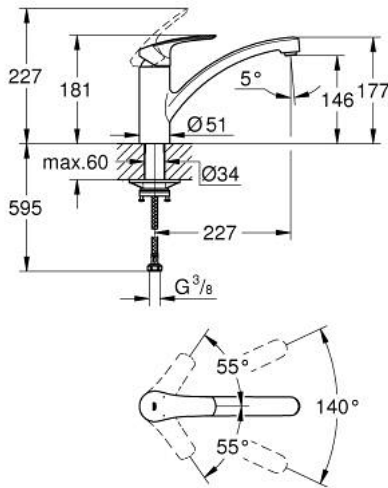

### 33 281 DC3 EUROSMART SINGLE-LEVER SINK MIXER 1/2"

#### PRODUCT DESCRIPTION

- Colour: supersteel
- low spout
- GROHE LongLife finish
- GROHE SilkMove 35 mm ceramic cartridge
- adjustable flow rate limiter
- swivel cast spout
- swivel area 140°
- Protected Water Ways no contact of water with lead or nickel inside the tap
- Easy Release Aerator for tool free replacement
- flexible connection hoses
- metal fixation set
- maximum flow rate (at 3 bar): 11 l/min
- professional edition

## 33 281 DC3 EUROSMART SINGLE-LEVER SINK MIXER 1/2"

### SPARE PARTS, June 2022 – now

- 1: Lever (Spare part-nr. 48530DC0)
- 2: Cap (Spare part-nr. 46492DC0)
- 3: Screw ring (Spare part-nr. 46815000)
- 4: Cartridge (Spare part-nr. 46374000)
- 5: Flow straightener (Spare part-nr. 48356000)
- 6: Shank fastening assembly (Spare part-nr. 48384000)
- 7: Support plate (Spare part-nr. 05334000)
- 8: Socket Spanner (Spare part-nr. 19332000)\*