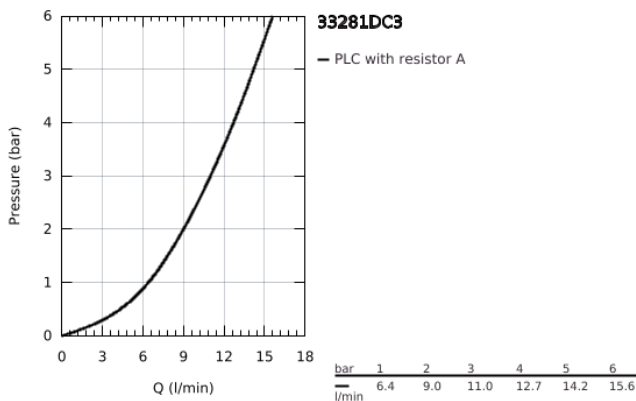

### 33 281 DC3 EUROSMART SINGLE-LEVER SINK MIXER 1/2"

#### PRODUCT DESCRIPTION

- Colour: supersteel
- low spout
- GROHE LongLife finish
- GROHE SilkMove 35 mm ceramic cartridge
- adjustable flow rate limiter
- swivel cast spout
- swivel area 140°
- Protected Water Ways no contact of water with lead or nickel inside the tap
- Easy Release Aerator for tool free replacement
- flexible connection hoses
- metal fixation set
- maximum flow rate (at 3 bar): 11 l/min
- professional edition