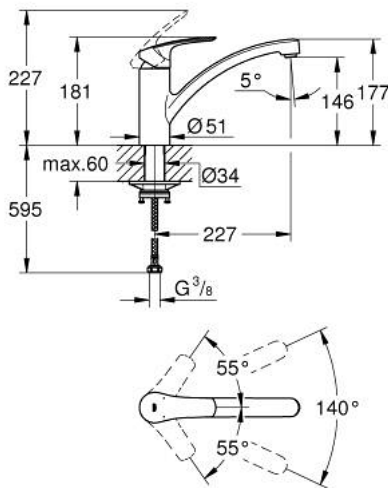

33 281 30E EUROSMART SINGLE-LEVER SINK MIXER 1/2"

PRODUCT DESCRIPTION

- Colour: chrome
- low spout
- GROHE LongLife finish
- GROHE SilkMove 35 mm ceramic cartridge
- integrated temperature limiter
- adjustable flow rate limiter
- swivel cast spout
- swivel area 140°
- Protected Water Ways no contact of water with lead or nickel inside the tap
- GROHE EcoJoy - less water, perfect flow
- flexible connection hoses
- metal fixation set
- maximum flow rate (at 3 bar): 5 l/min
- professional edition

33 281 30E EUROSMART SINGLE-LEVER SINK MIXER 1/2"

SPARE PARTS, June 2022 – now

- 1: Lever (Spare part-nr. 48530000)
- 2: Cap (Spare part-nr. 46492000)
- 3: Screw ring (Spare part-nr. 46815000)
- 4: Cartridge (Spare part-nr. 46374000)
- 5: Flow straightener (Spare part-nr. 48377000)
- 6: Shank fastening assembly (Spare part-nr. 48384000)
- 7: Support plate (Spare part-nr. 05334000)
- 8: Socket Spanner (Spare part-nr. 19332000)*