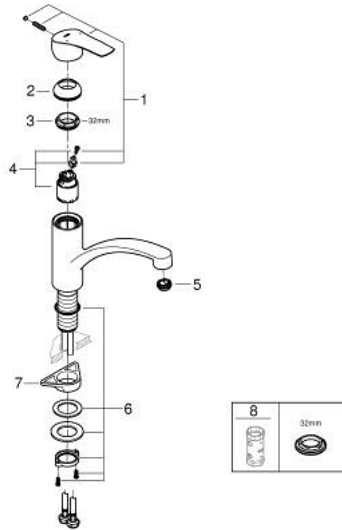

33 281 30E EUROSMART SINGLE-LEVER SINK MIXER 1/2"

PRODUCT DESCRIPTION

- Colour: chrome
- low spout
- GROHE LongLife finish
- GROHE SilkMove 35 mm ceramic cartridge
- integrated temperature limiter
- adjustable flow rate limiter
- swivel cast spout
- swivel area 140°
- Protected Water Ways no contact of water with lead or nickel inside the tap
- GROHE EcoJoy - less water, perfect flow
- flexible connection hoses
- metal fixation set
- maximum flow rate (at 3 bar): 5 l/min
- professional edition

33 281 30E EUROSMART SINGLE-LEVER SINK MIXER 1/2"

SPARE PARTS, June 2022 – now

- 1: Lever (Spare part-nr. 48530000)
- 2: Cap (Spare part-nr. 46492000)
- 3: Screw ring (Spare part-nr. 46815000)
- 4: Cartridge (Spare part-nr. 46374000)
- 5: Flow straightener (Spare part-nr. 48377000)
- 6: Shank fastening assembly (Spare part-nr. 48384000)
- 7: Support plate (Spare part-nr. 05334000)
- 8: Socket Spanner (Spare part-nr. 19332000)*