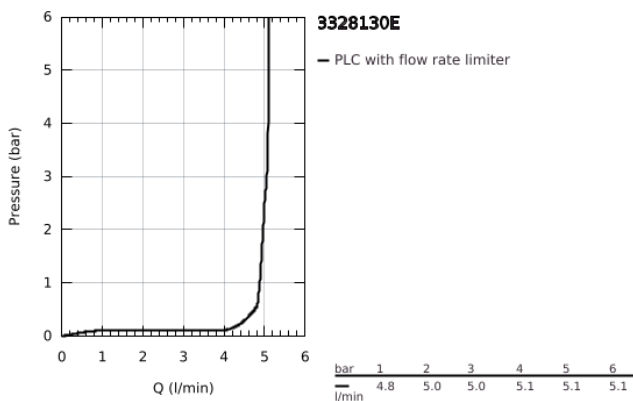

33 281 30E EUROSMART SINGLE-LEVER SINK MIXER 1/2"

PRODUCT DESCRIPTION

- Colour: chrome
- low spout
- GROHE LongLife finish
- GROHE SilkMove 35 mm ceramic cartridge
- integrated temperature limiter
- adjustable flow rate limiter
- swivel cast spout
- swivel area 140°
- Protected Water Ways no contact of water with lead or nickel inside the tap
- GROHE EcoJoy - less water, perfect flow
- flexible connection hoses
- metal fixation set
- maximum flow rate (at 3 bar): 5 l/min
- professional edition

33 281 30E EUROSMART SINGLE-LEVER SINK MIXER 1/2"

SPARE PARTS, June 2022 – now

- 1: Lever (Spare part-nr. 48530000)
- 2: Cap (Spare part-nr. 46492000)
- 3: Screw ring (Spare part-nr. 46815000)
- 4: Cartridge (Spare part-nr. 46374000)
- 5: Flow straightener (Spare part-nr. 48377000)
- 6: Shank fastening assembly (Spare part-nr. 48384000)
- 7: Support plate (Spare part-nr. 05334000)
- 8: Socket Spanner (Spare part-nr. 19332000)*